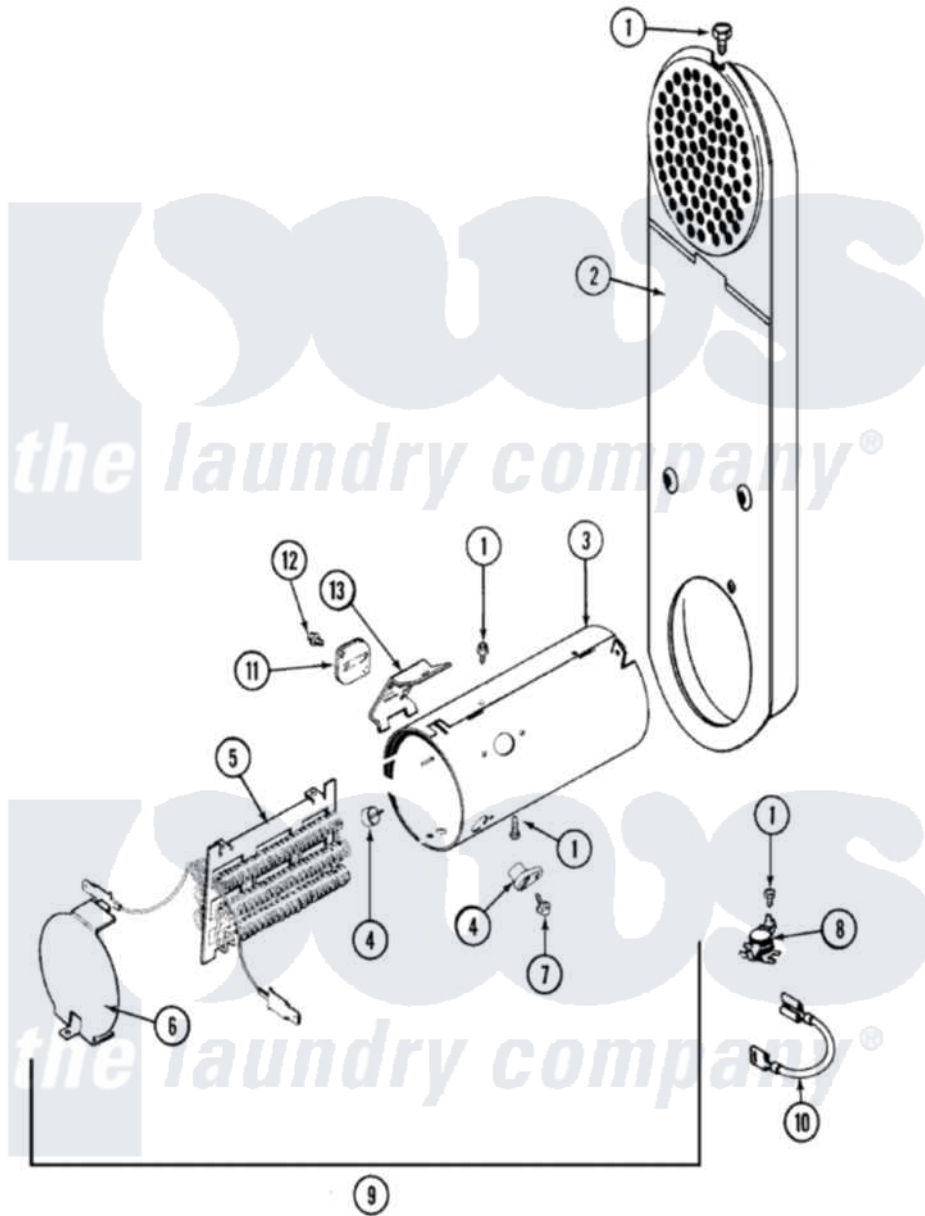

Maytag MLE2000AZW 10 - HEATER (DRYER)

Maytag Residential Maytag MLE2000AZW Stacked Washer and Dryer Parts Diagram 10 - HEATER (DRYER)
 Click on the part number to view part

Item	Original Part Number	Replaced By	Status	Part Description
1	211294	90767		Screw, 8A X 3/8 HeX Washer Head Tapping
2	33003038			Assembly, Inlet Duct-Elec
"	33001803	33003038		Assembly, Inlet Duct-Elec
3	314995			Enclosure, Heater
4	314998			Insulator, Terminal
5	33002112			Sub Assembly, Heater
6	314999			Shield, Radiant
7	314554		Not Available	SCREW
8	303396			Thermostat, Hi-Limit
9	33002113			Heater Assembly
10	Y307173			Wire, Jumper
11	307473			Fuse, Thermal
12	314848	W10116760		Screw
13	315346			Bracket, Thermal Fuse
14	Y308590	W10116795		Heater