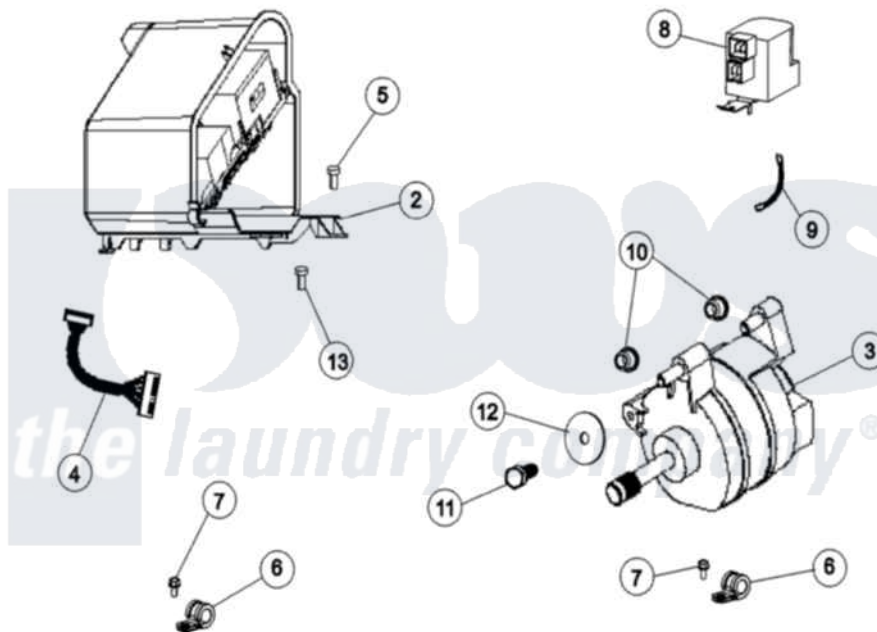

# Maytag MLE2000AZW 11 - MOTOR & MOTOR CONTROL

1 USE FOR ITEM 2 PRIOR TO SERIES 62

ITEM 1 - KIT CONTAINS:

Maytag [Residential Maytag MLE2000AZW Stacked Washer and Dryer Parts](#) Parts Diagram 11 - MOTOR & MOTOR CONTROL

Click on the part number to view part

Item	Original Part Number	Replaced By	Status	Part Description
1	<a href="#">12002039</a>			Neptune Motor Conversion Kit
2	22003249	<a href="#">12002039</a>		Neptune Motor Conversion Kit
"	<a href="#">22004473</a>			Motor Control Assembly
"	<a href="#">22004473</a>			Motor Control Assembly
"	<a href="#">22004473</a>			Motor Control Assembly
"	<a href="#">22001995</a>			Screw Note: Screw, Tumbler Front And Shroud
"	<a href="#">22001995</a>			Screw Note: Screw, Tumbler Front And Shroud
"	<a href="#">22004046</a>			Control Assembly, Motor
"	22002470	<a href="#">12002039</a>		Neptune Motor Conversion Kit
3	22003247	<a href="#">12001808</a>		Kit- Motor
"	22003442	<a href="#">12002039</a>		Neptune Motor Conversion Kit
"	<a href="#">22003856</a>			Motor, Variable Speed
4	2205140	<a href="#">22004499</a>		Harness, Wire
"	<a href="#">33001989</a>			Retainer, Vault Switch

"	22004047	<a href="#">22004212</a>	Motor Harness
"	2205083	<a href="#">22004431</a>	Harness, Main Led
5	Y310632	<a href="#">1163839</a>	Screw
6	<a href="#">33001989</a>		Retainer, Vault Switch
"	<a href="#">22002014</a>		Clip, Harness To Support
7	<a href="#">22002019</a>		Screw, Wire Clip To Motor Cnt
8	22002058	<a href="#">22003599</a>	Bolt- Moto
"	<a href="#">22003686</a>		Bolt, Motor
9	<a href="#">22002320</a>		Washer, Belt Tension Bolt
10	22002082	<a href="#">22003329</a>	Isolator, Motor