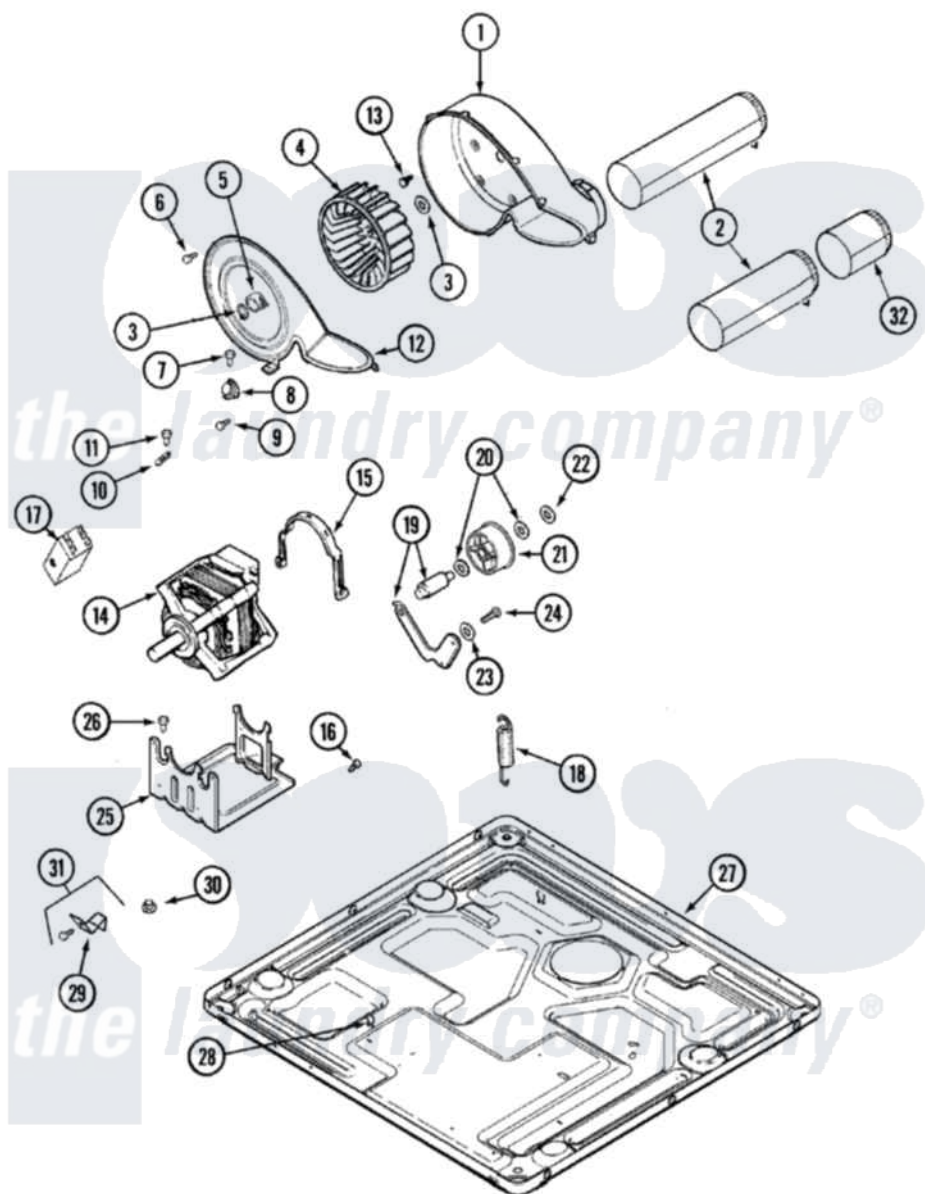

Maytag MLE2000AZW 12 - MOTOR DRIVE (DRYER)

Maytag Residential Maytag MLE2000AZW Stacked Washer and Dryer Parts Parts Diagram 12 - MOTOR DRIVE (DRYER)

[Click on the part number to view part](#)

Item	Original Part Number	Replaced By	Status	Part Description
1	33001789			Housing, Blower
2	33002321			Seal, Exhaust
"	22001995			Screw Note: Screw, Tumbler Front And Shroud
"	33002570			Duct, Exhaust
"	33002185			Duct Assembly, Exhaust
3	410233	9703438		Ring-Retrn
4	33002797			Wheel, Blower
"	33001790			Wheel, Blower
5	312967			Clamp, Blower Housing
6	33001855	33002917		Screw, No.10-16
7	Y313561			Screw---NA
8	306911			Thermostat, Multi-Temp
9	22001996	3370225		Screw
10	33001762			Fuse, Thermal
11	22001996	3370225		Screw

12	33001796	33002711	Cover, Blower Housing
13	314818	1163839	Screw
14	33002478		Motor
"	33002237	33002478	Motor
"	33002795		Motor, Drive 60Hz
"	33002462	33002478	Motor
15	Y015825		Clip, Motor To Motor Support
16	910343	488234	Screw 8-32 X 1/4
17	33001854	33002478	Motor
18	33002157		Grommet
"	33002459		Assembly, Spring And Plug
"	33001754	33002459	Assembly, Spring And Plug
19	33001840	6-3705180	Idler Arm
20	Y312527		Washer, Idler Shaft
21	33001783	6-3700340	Bearing- I
22	312958	354987	Ring, Retaining
23	315772		Sleeve, Idler Arm
24	Y014874		Screw, Idler Arm And Sleeve
25	33001752	33002817	Motor Support, Offset
26	Y313561		Screw----NA
27	33002467		Base
"	315218		Shield, Transformer
"	33002041	33002467	Base
"	33002049	302797	Grommet
"	33002186	W10133285	Transformer 120V To 22.5vac
"	22001078	3177991	Screw
"	314568	Y313559	Screw
28	33002050		Protector, Harness
"	410490		Spring, Retainer Wire Harness
"	315471	22003298	Retainer, Wire
29	33002042	33002758	Bracket, LH, Base To Support
"	22001995		Screw Note: Screw, Tumbler Front And Shroud
"	33002502	33002757	Bracket, RH, Base To Support
"	33002043	33002757	Bracket, RH, Base To Support
"	33002503		Bracket, Support
30	33002044		Guide
31	12001551		Contains RT And LT Brackets
32	33002571		Duct, Exhaust