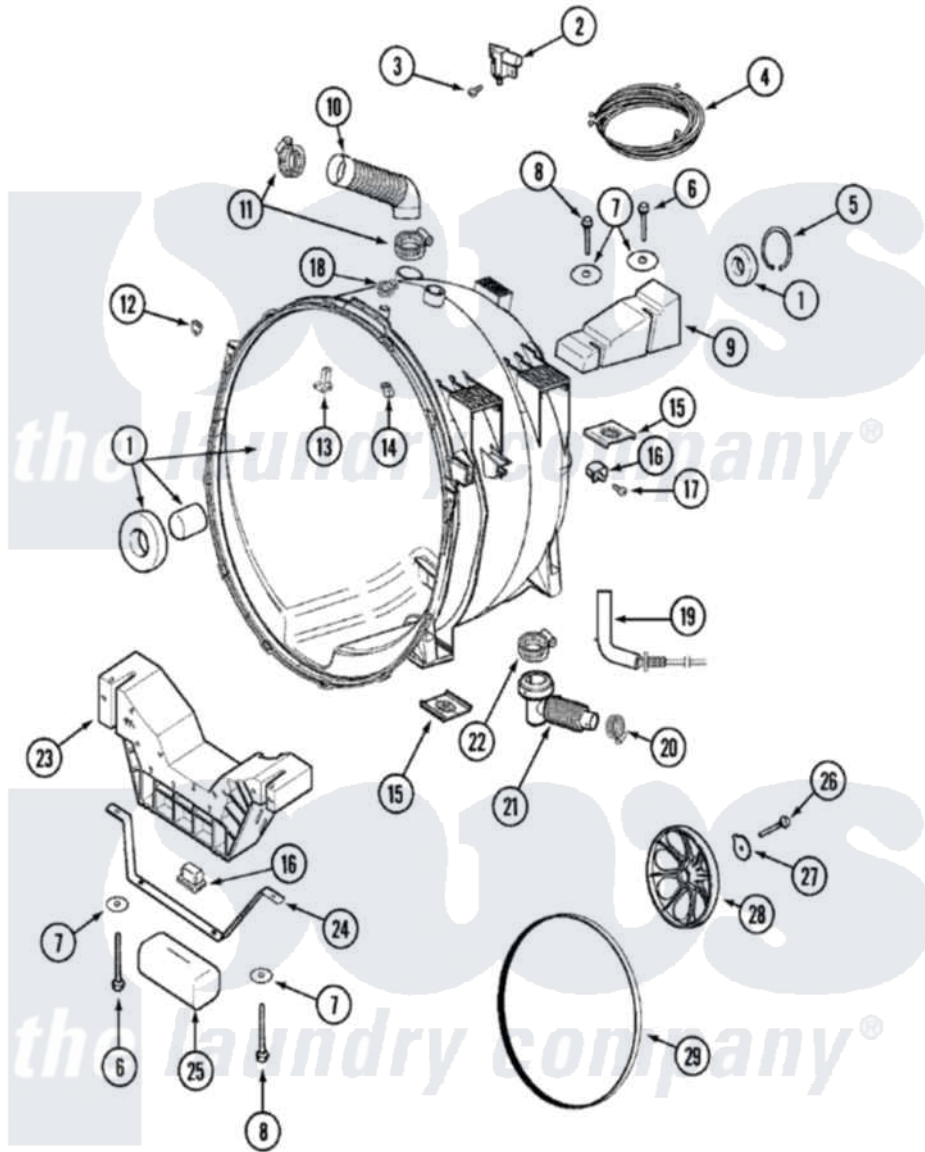

# Maytag MLE2000AZW 13 - OUTER TUB (WASHER)

Maytag Residential Maytag MLE2000AZW Stacked Washer and Dryer Parts Parts Diagram 13 - OUTER TUB (WASHER)

Click on the part number to view part

Item	Original Part Number	Replaced By	Status	Part Description
1	<a href="#">22002006</a>			Clip, Unbalance Switch Harness
"	<a href="#">22004465</a>			Outer Tub Assembly, As Pack
"	22002154	<a href="#">22004465</a>		Outer Tub Assembly, As Pack
"	22003837	<a href="#">22002506</a>		Shroud And Dispenser Hose
2	22002045	<a href="#">22003302</a>		Switch, Internal Unbalance
"	<a href="#">22003302</a>			Switch, Internal Unbalance
3	22002300	<a href="#">9740848</a>		Screw, Mixing Valve Mounting
"	22002061	<a href="#">910187</a>		Screw
4	33002216	<a href="#">12001798</a>		Kit-Harnes
5	22001981		Not Available	RING, RETAINING
6	<a href="#">33002973</a>			Screw, No.9-15 X 1.00 Hx WS
"	22001991	<a href="#">22003615</a>		Bolt, Double Sems 5-3/8
"	22003828	<a href="#">33002973</a>		Screw, No.9-15 X 1.00 Hx WS
7	22002067		Not Available	WASHER, COUNTER BALANCE