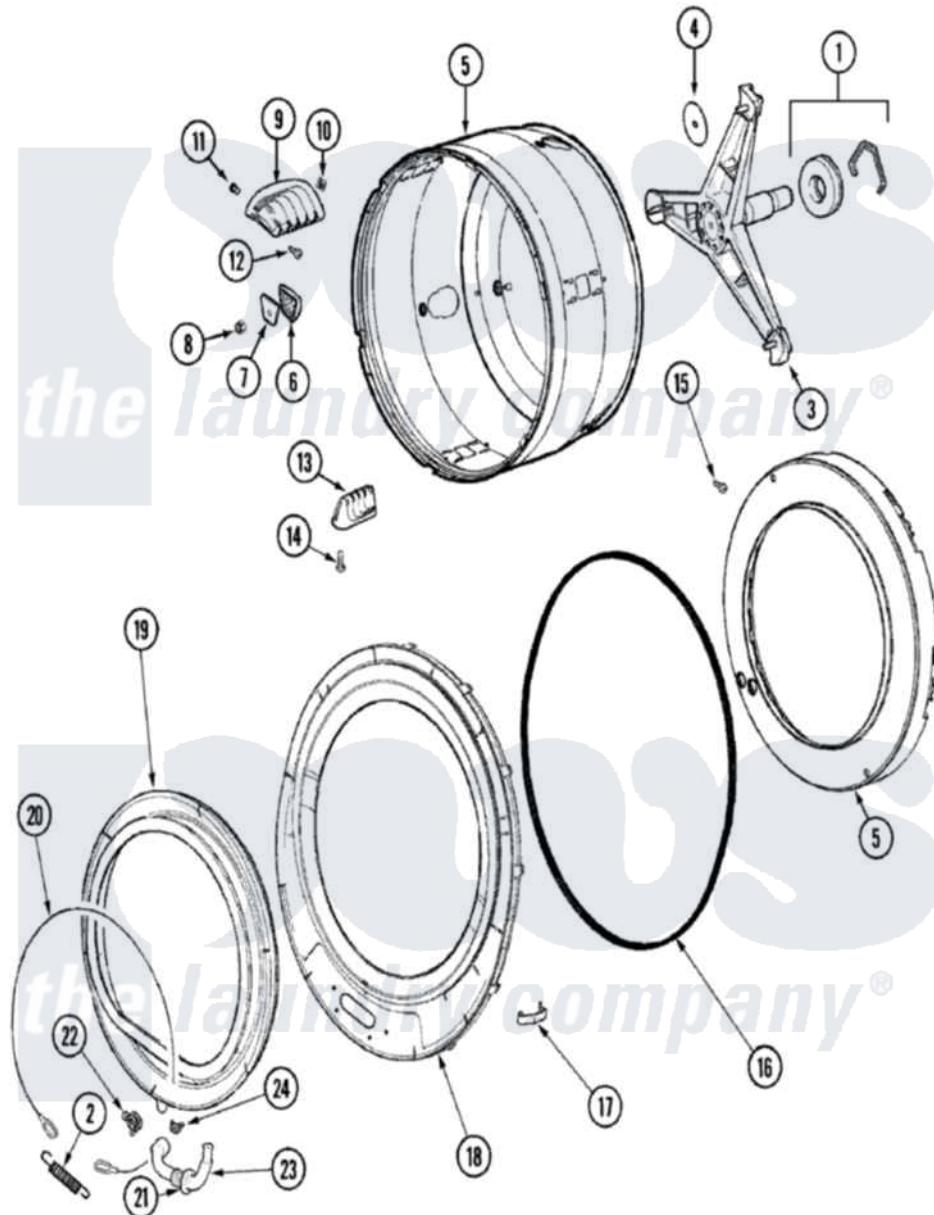

Maytag MLE2000AZW 14 - SPINNER ASSEMBLY & OUTER TUB COVER(WASH)

Maytag Residential Maytag MLE2000AZW Stacked Washer and Dryer Parts Parts Diagram 14 - SPINNER ASSEMBLY & OUTER TUB COVER(WASH)
 Click on the part number to view part

Item	Original Part Number	Replaced By	Status	Part Description
1	12002022			Lip Seal Kit
"	12001478	12002022		Lip Seal Kit
2	22002099			Spring, Tub
3	22002123			Tube, Molykote
"	22004108			O Ring
"	22003925	W10181639		Support
"	22002115	6-2717080		Spinner As
"	22002897	W10181639		Support
4	22002023			Washer, Plastic
5	22002115	6-2717080		Spinner As
"	22003263			Screw, Sump Cap
6	22002482			Washer, Profile
7	22002020			Washer, Spinner Support
8	22002122	2207454		Nut, Hex
9	22001985			Baffle, Drip

10	22002009		Grommet, Baffle
11	22001999		Grommet, Baffle
12	22002325	22003556	Screw, Baffle
13	22001986		Baffle, Drip
14	22002059		Screw, Baffle
15	22002028	Not Available	PART NEVER USED IN PRODUCTION
16	22002077		Seal, Tub Cover
17	22002050		Clip, Tub To Cover
18	22003212		Cover, Tub --W
"	33002217	22003212	Cover, Tub --W
"	22004254		Cover, Tub W/Sealandcaps Aspk
"	22002979	22003212	Cover, Tub --W
19	22001978	12002533	Boot Kit
"	12001772	12002533	Boot Kit
20	22002327		Wire, Boot Clamp
21	22003074		Guard, Hose
22	22003072		CLAMP, HOSE DOUBLE WIRE
23	22003071	22004477	Drain Hose, Door Boot
24	22003073	596669	Clamp, Manifold