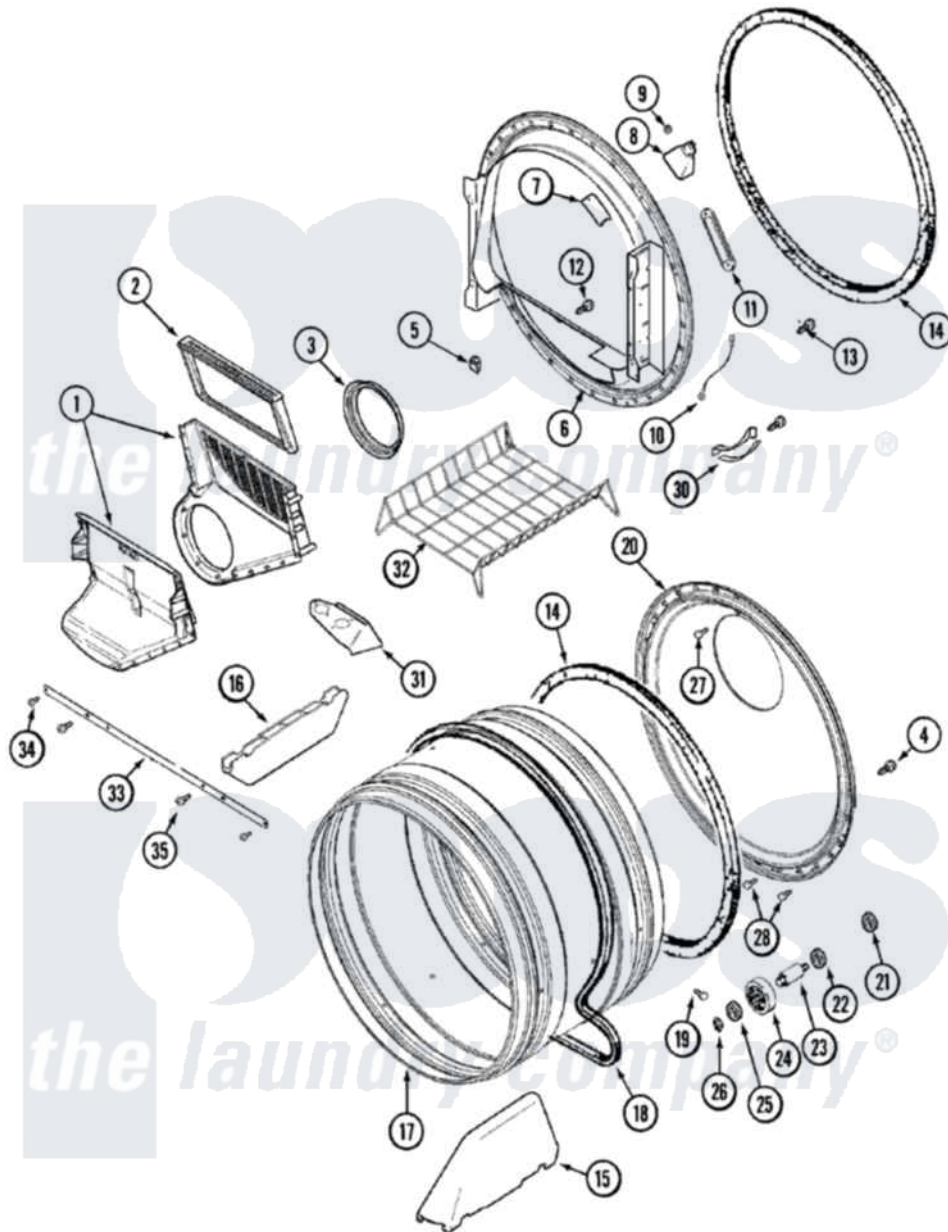

Maytag MLE2000AZW 15 - TUMBLER

Maytag Residential Maytag MLE2000AZW Stacked Washer and Dryer Parts Diagram 15 - TUMBLER
 Click on the part number to view part

Item	Original Part Number	Replaced By	Status	Part Description
1	33002228		Not Available	LABEL, POWER CORD WARNING
"	33001799			Outlet Duct Assembly Note: Outlet Duct Assembly
2	33001808			Filter, Lint
3	33001758	33002560		Seal, Blower
4	33002190			SCrew, C BraCe, BraCket, Cabinet
5	Y310376			Clip, Door Switch Harness
6	33001868			Front, Tumbler Front W/Sensor Note: Front, Tumbler
7	33001871			Screw Note: Screw, Drum Light
"	33001869			Lens, Drum Light
8	22002263			Lamp
"	33001870		Not Available	HOLDER, LAMP (W/HOUSING) NOTE: LAMP (W/HOUSING & HOLDER)
9	214872			Palnut, End Cap Note: Nut,

9	214072		Lamp Holder
10	Y303711		Sensor Ground Wire
"	211294	90767	Screw, 8A X 3/8 HeX Washer Head Tapping
11	33001809		Sensor Bar Assembly
"	22001078	3177991	Screw
12	312311	312311MAY	Screw
13	33001855	33002917	Screw, No.10-16
14	33001807		Seal, Tumbler
15	33001756	33002032	Baffle
16	33001755		Baffle
17	33001889		Tumbler
18	33001777	33002535	V-Belt
19	33001788	33002973	Screw, No.9-15 X 1.00 Hx WS
20	33001801		Back, Tumbler
"	33003037		Tumbler Back And Seal
21	33001443		Nut, Hex
22	Y313347	312535	Washer, Vault Mounting Brk.
23	Y312948	6-3129480	Shaft- Tumbler
24	Y303373	12001541	Drum Roller/Washer Assembly--W
25	312535		Washer, Vault Mounting Brk.
26	410233	9703438	Ring-Retrn
27	210932		Screw, No.8 X 9/16 Ctsk Note: Screw, Inlet Duct
28	22001996	3370225	Screw
29	210720		Rivet, Bearing To Tumbler Fmt
30	306508		Tumbler Bearing Kit ----W
31	33001837		Cover, Thermostat
32	33001917	33001917A	Rack- Dryi
33	33002039		Brace, Tumbler Front
34	22001995		Screw Note: Screw, Tumbler Front And Shroud
35	33001768		Screw, Shroud Note: Screw, Shroud And Outlet Duct