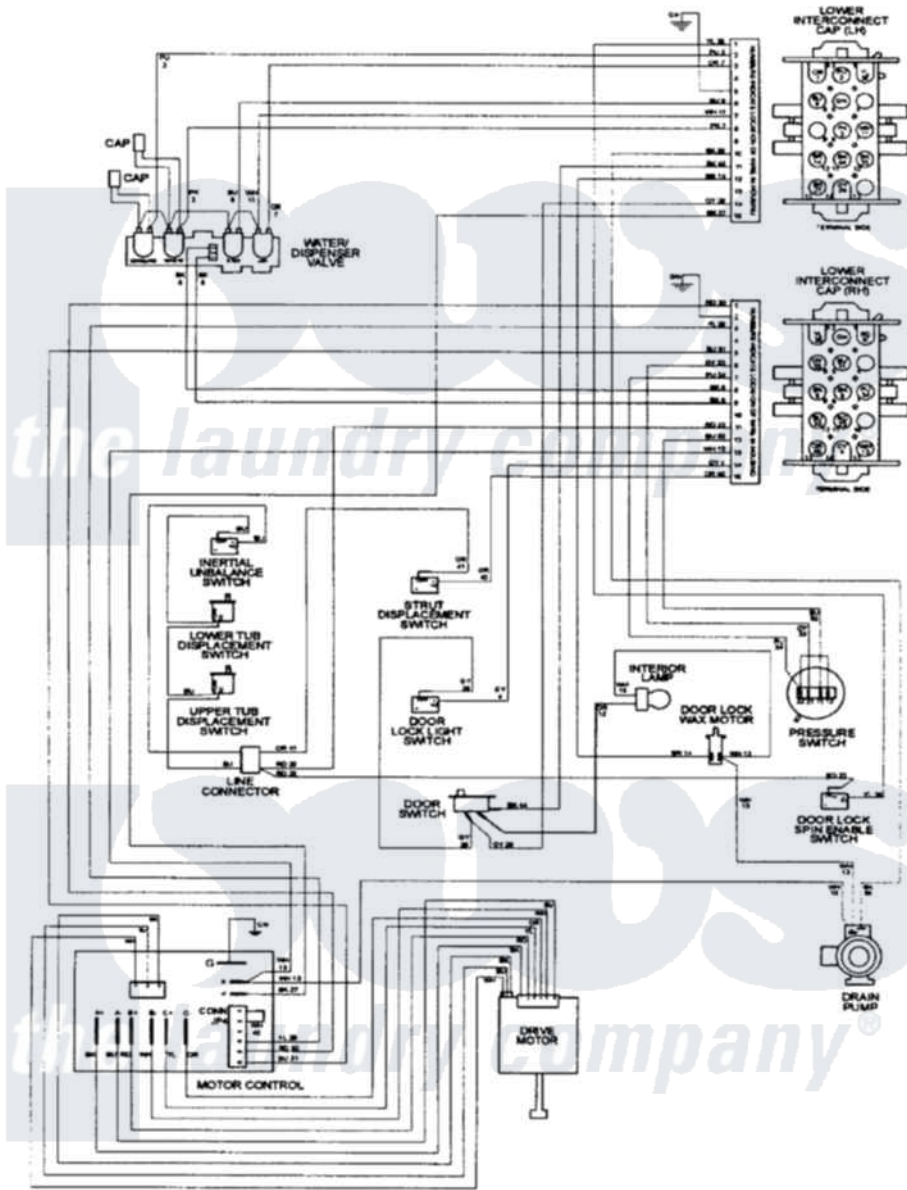

Maytag MLE2000AZW 16 - WIRING INFORMATION

Maytag Residential Maytag MLE2000AZW Stacked Washer and Dryer Parts Parts Diagram 16 - WIRING INFORMATION

[Click on the part number to view part](#)

Item	Original Part Number	Replaced By	Status	Part Description
NI	15002476		Not Available	WIRING INFORMATION