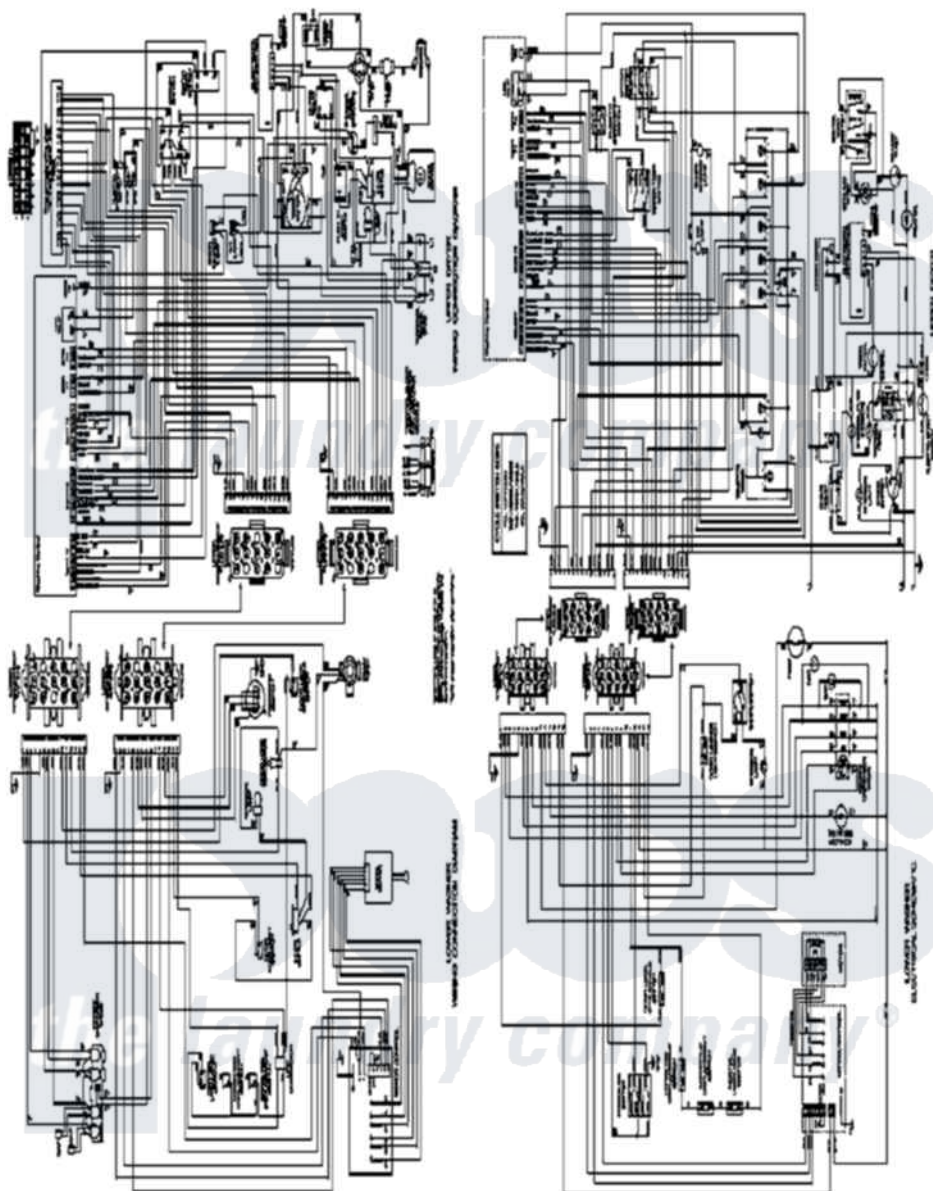

Maytag MLE2000AZW 18 - WIRING INFORMATION

Maytag [Residential Maytag MLE2000AZW Stacked Washer and Dryer Parts](#) Parts Diagram 18 - WIRING INFORMATION

[Click on the part number to view part](#)

Item	Original Part Number	Replaced By	Status	Part Description
NI	15002942		Not Available	WIRING INFORMATION