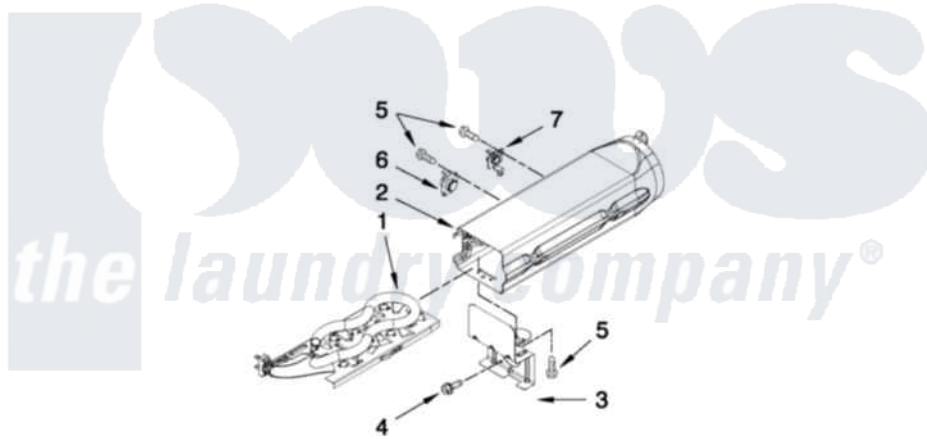

DRYER HEATING PARTS – ELECTRIC

For Models: MLE20PDAZW0, MLG20PDAWW0, MLG20PRAWW0, MLE20PRAZW0
 (White) (White) (White) (White)

FOR ORDERING INFORMATION REFER TO PARTS PRICE LIST

W10372247

8

Maytag Residential Maytag MLE20PDAZW0 Washer/Dryer Parts Diagram 04 - DRYER HEATING PARTS - ELECTRIC

[Click on the part number to view part](#)

Item	Original Part Number	Replaced By	Status	Part Description
1	3387748			Element, Heater
2	3392537			Box, Heater
3	8066099			Bracket, Heater Box
"	W10198340			Bracket, Heater Box
4	693995			Screw, Hex Head
5	90767			Screw, 8A X 3/8 HeX Washer Head Tapping
6	3391914			Thermostat 295 F
7	8318314	279973		Kit, Thermal Cut-Off