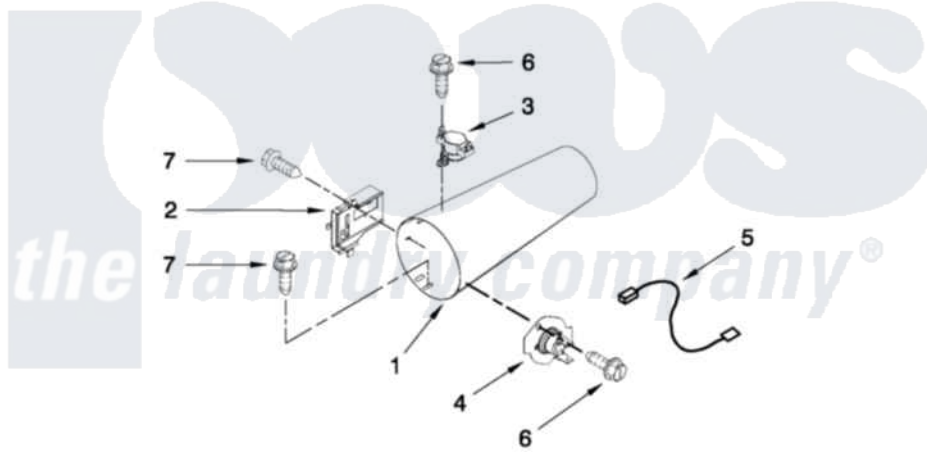

Maytag MLE20PDAZW0 05 - DRYER HEATING PARTS - GAS

DRYER HEATING PARTS - GAS

For Models: MLE20PDAZW0, MLG20PDAWW0, MLG20PRAWW0, MLE20PRAZW0
 (White) (White) (White) (White)

FOR ORDERING INFORMATION REFER TO PARTS PRICE LIST

9

W10372247

Maytag [Residential Maytag MLE20PDAZW0 Washer/Dryer Parts](#) Parts Diagram 05 - DRYER HEATING PARTS - GAS
 Click on the part number to view part

Item	Original Part Number	Replaced By	Status	Part Description
1	8573824			Funnel, Burner
2	338906			Radiant, Sensor
3	3391912			Thermostat, High-Limit 255 F
4	8573713			Thermal-Cutoff
5	3401707			Jumper, Tco-High Limit
6	90767			Screw, 8A X 3/8 HeX Washer Head Tapping
7	3390647	488729		Screw