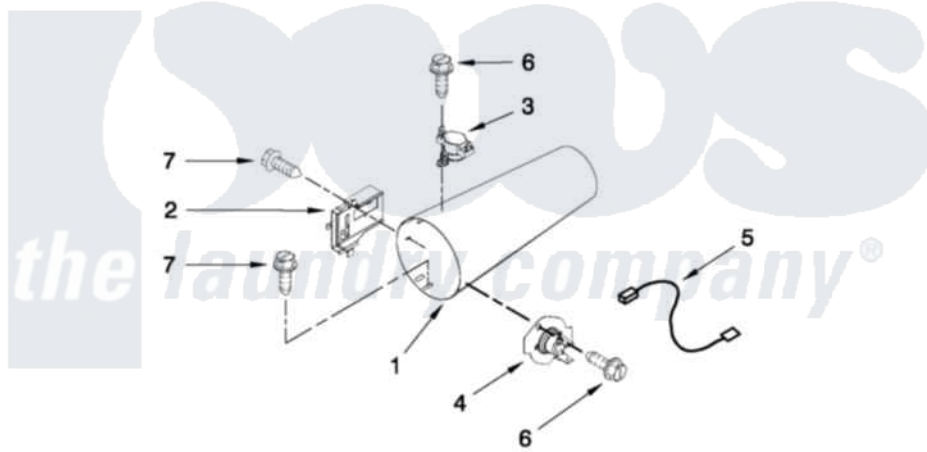

Maytag MLE20PRAZW0 05 - DRYER HEATING PARTS - GAS

DRYER HEATING PARTS - GAS

For Models: MLE20PDAZW0, MLG20PDAWW0, MLG20PRAWW0, MLE20PRAZW0
 (White) (White) (White) (White)

FOR ORDERING INFORMATION REFER TO PARTS PRICE LIST

9

W10372247

Maytag [Residential Maytag MLE20PRAZW0 Washer/Dryer Parts](#) Parts Diagram 05 - DRYER HEATING PARTS - GAS
 Click on the part number to view part

Item	Original Part Number	Replaced By	Status	Part Description
1	8573824			Funnel, Burner
2	338906			Radiant, Sensor
3	3391912			Thermostat, High-Limit 255 F
4	8573713			Thermal-Cutoff
5	3401707			Jumper, Tco-High Limit
6	90767			Screw, 8A X 3/8 HeX Washer Head Tapping
7	3390647	488729		Screw