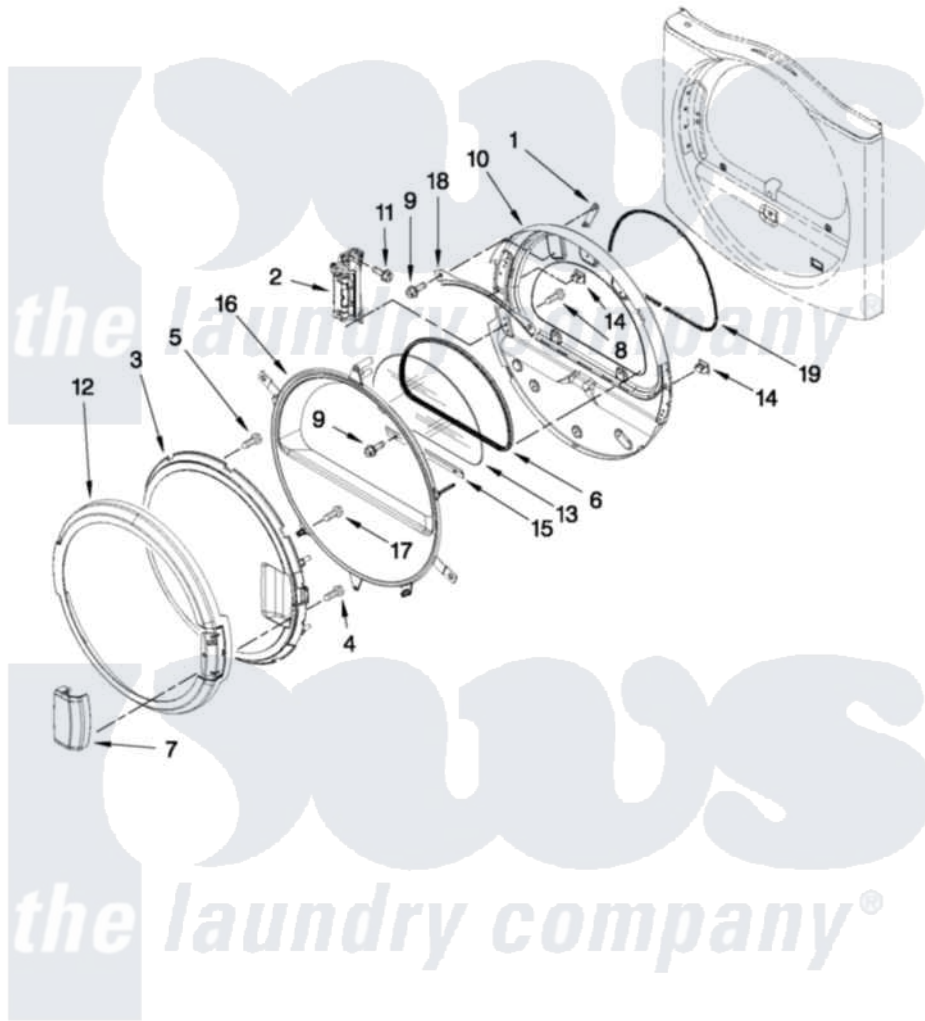

Maytag MLE20PRAZW0 07 - DRYER DOOR PARTS

DRYER DOOR PARTS

For Models: MLE20PDAZW0, MLG20PDAWW0, MLG20PRAWW0, MLE20PRAZW0
(White) (White) (White) (White)

FOR ORDERING INFORMATION REFER TO PARTS PRICE LIST

W10372247

12

Maytag [Residential Maytag MLE20PRAZW0 Washer/Dryer Parts](#) Parts Diagram 07 - DRYER DOOR PARTS
Click on the part number to view part

Item	Original Part Number	Replaced By	Status	Part Description
1	8565119			Label, Hinge Hole Cover
2	W10198424			Door Hinge Assembly
3	W10137467			Assembly, Door Intermediate
4	9742177			Screw, 8-18 X .625
5	3400618			Screw, 6-19 X 3/8
6	8579663			Seal, Window
7	W10112976			Handle, Door
8	W10159996			Screw, 10-24 X 25/64
9	3393258	3373329D		Screw
10	W10164062			Door Assembly
11	355515			Screw, 8-18 X 11/16
12	W10198431			Door, Outer Ring
13	W10286878			Window
14	690081	279570		Latch
15	8519354			Retainer-Window
16	8580059			Door, Intermediate