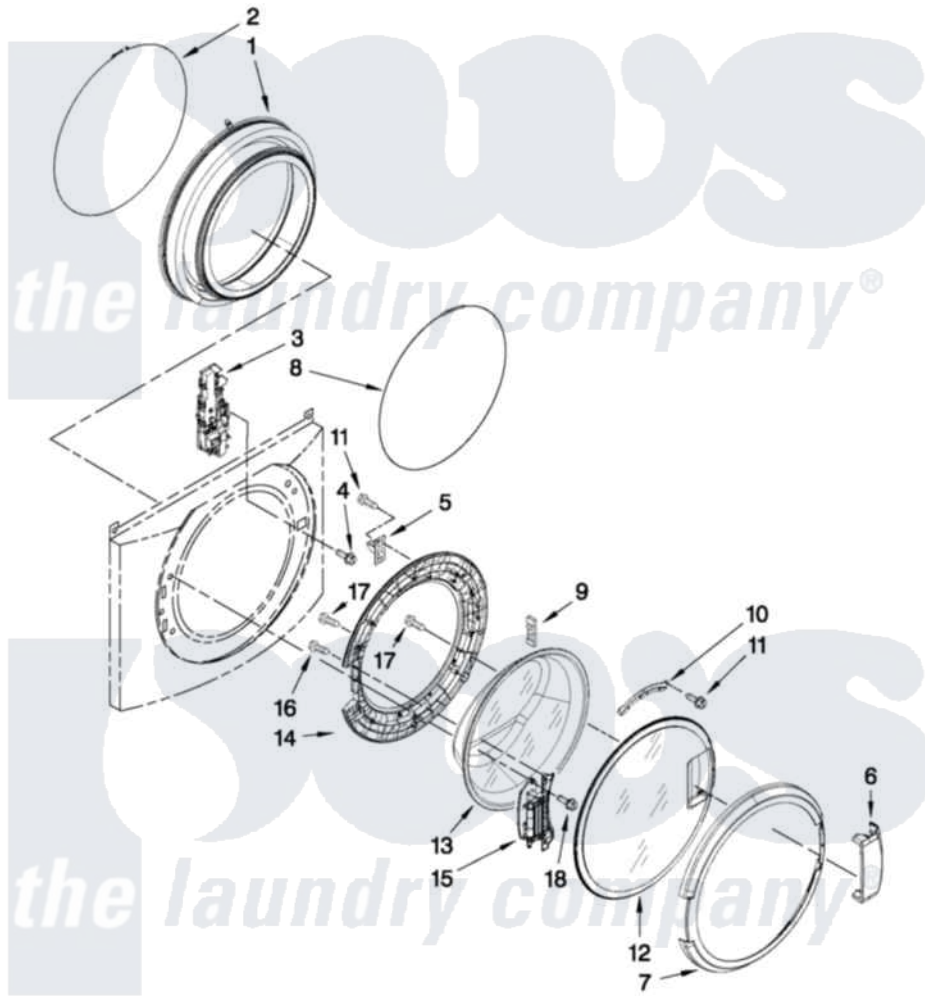

Maytag MLE20PRAZW0 08 - WASHER DOOR PARTS

WASHER DOOR PARTS

For Models: MLE20PDAZW0, MLG20PDAWW0, MLG20PRAWW0, MLE20PRAZW0
(White) (White) (White) (White)

FOR ORDERING INFORMATION REFER TO PARTS PRICE LIST

13

W10372247

Maytag [Residential Maytag MLE20PRAZW0 Washer/Dryer Parts](#) Parts Diagram 08 - WASHER DOOR PARTS
Click on the part number to view part

Item	Original Part Number	Replaced By	Status	Part Description
1	W10311051			Bellow
2	8540108			Clamp, Bellow To Tub
3	W10375379			Lock, Door
4	8540725			Screw
5	8540221	W10111148		Strike
6	W10112925	W10117474		Handle, Door
7	W10198440			Trim Ring, Outer Door
8	W10217563			Clamp, Bellow To Front Panel
9	8540115			Clamp, Support
10	8540114			Clamp, Glass
11	8540513	8182214		Screw
12	W10137404			Frame, Door Front Assembly
13	W10205548	W10387885		Glass, Door
14	W10198442			Frame, Door Back Support
15	W10198417			Hinge, Door
16	8540284	8181660		Screw