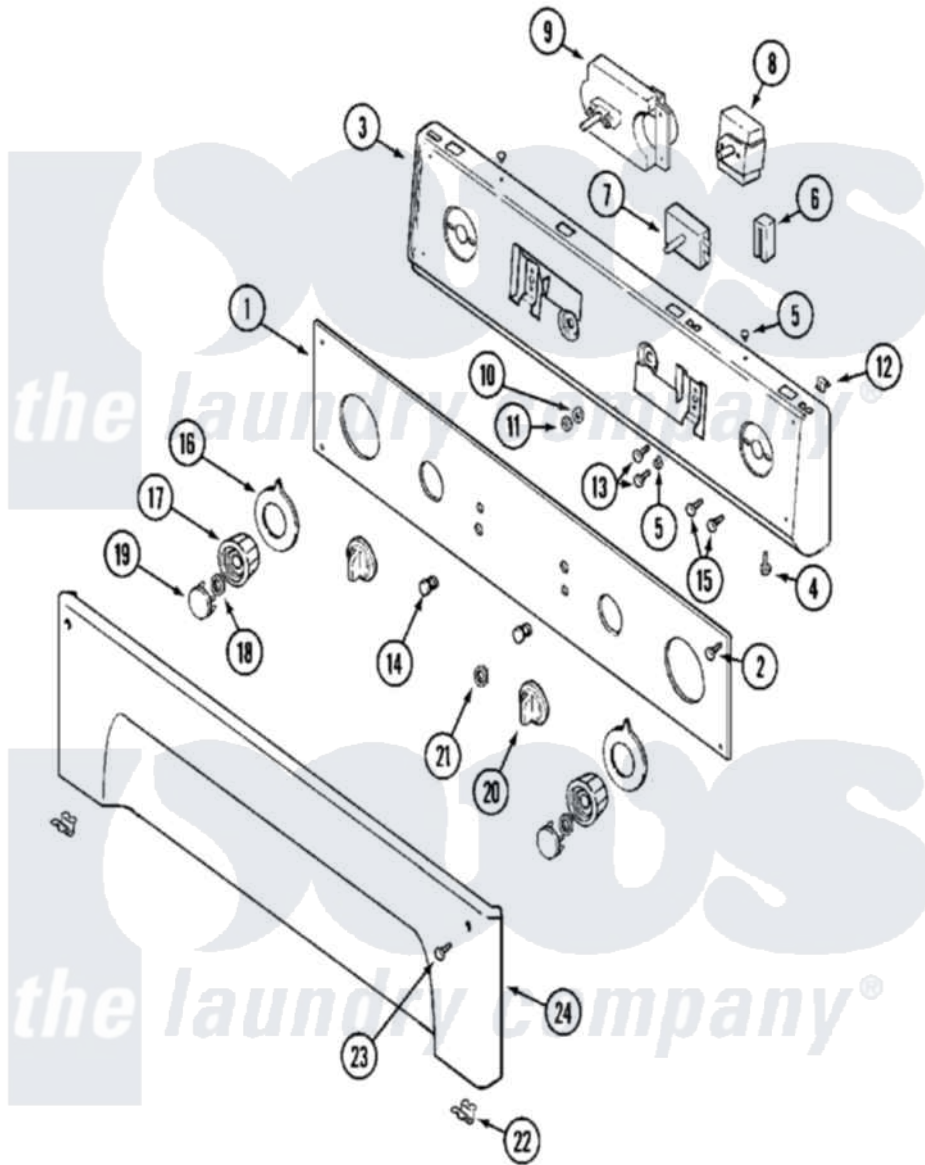

Maytag MLE23MNAUW 01 - CONTROL PANEL (UPPER)

Maytag Residential Maytag MLE23MNAUW Dryer Parts Parts Diagram 01 - CONTROL PANEL (UPPER)
 Click on the part number to view part

Item	Original Part Number	Replaced By	Status	Part Description
001	33002070			Overlay, Control Panel
002	215506			Screw, Control Panel Overlay
003	33002003			Fastener Clip, Control Panel
"	33002071			Panel, Control
004	215506			Screw, Control Panel Overlay
005	33001132	33002342		Plug, Sifht Hole
006	204075		Not Available	PILOT LAMP (DG MODELS ONLY)
007	306940	W10149462		Switch, Push-To-Start
008	307253			Switch, Cycle Selector
009	Y307296			Timer RPR
010	312751			Lockwasher, Start Switch
011	Y312706	422617		Nut
012	33001977			Fastener, Control Panel
013	Y313588	488234		Screw 8-32 X 1/4
014	215564			Lens, Indicator Light
015	Y313588	488234		Screw 8-32 X 1/4

016	33001500		Dial, Timer Indicator
017	314724		Knob For Timer
018	312273		Nut, Control Knob
019	314723	W10133501	Cap, Knob
020	205663		Knob For Selector Switch
021	Y312702		Knurled Nut, Start Switch
022	33001980		Fastener, Access Panel
023	215506		Screw, Control Panel Overlay
024	33002072		Panel, Access
025	33002076		Wire Harness, Main
"	NLA	Not Available	WIRE HARNESS, MAIN (UPR)