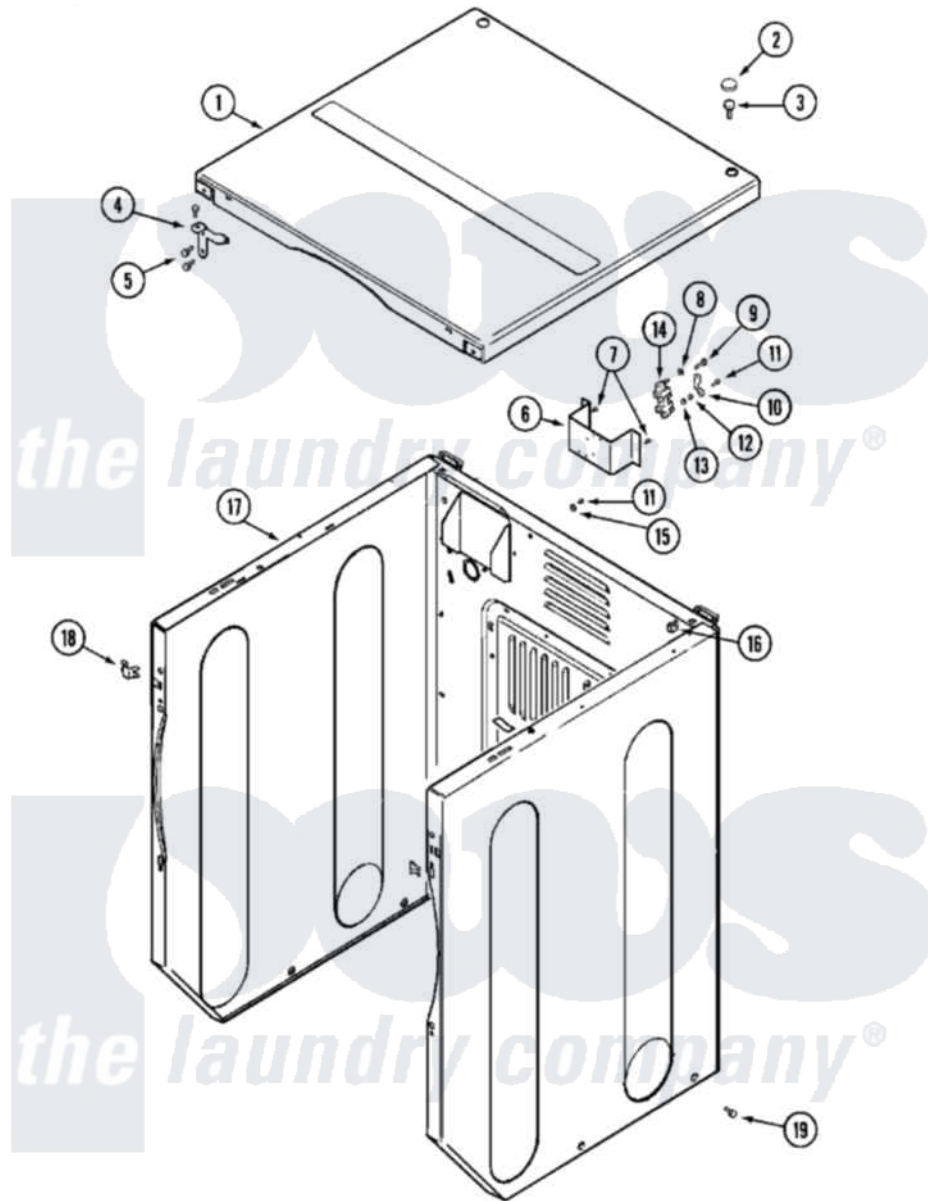

Maytag MLE23MNAUW 02 - CABINET-FRONT (UPPER)

Maytag Residential Maytag MLE23MNAUW Dryer Parts Parts Diagram 02 - CABINET-FRONT (UPPER)
 Click on the part number to view part

Item	Original Part Number	Replaced By	Status	Part Description
001	22001995			Screw Note: Screw, Tumbler Front And Shroud
"	22001996	3370225		Screw
"	33001995	33002124		Cover, Top
"	33002058		Not Available	COVER, TOP (WHT)
"	33002062		Not Available	BACKUP, STRAIN RELIEF
"	Y314174			Terminal Cover - Canada
002	33001997			Plug, Hole
003	22001883	214354		Screw, Top Cover To Cabnt.
004	33001998			Bracket, Top Cover
"	33001999			Bracket, Top Cover
005	22001995			Screw Note: Screw, Tumbler Front And Shroud
006	33002059			Bracket, Terminal Block
"	NLA		Not Available	BRACKET, TERMINAL BLOCK---NA
007	22001995			Screw Note: Screw, Tumbler Front And Shroud

008	Y311270		Washer, Terminal Block
009	Y312209	W10001200	Screw
010	Y312184		Strap, Grounding
011	NLA	Not Available	SCREW, GROUND STRAP
012	311484	112432	Nut
013	311093		Washer, Terminal Connection
014	33001244		Block, Terminal
015	NLA	Not Available	WASHER, GROUND LUG
016	22001502		Fastener, U-NUt
017	NLA	Not Available	CABINET ASSY (WHT-AS PK)
018	33001980		Fastener, Access Panel
019	213007		Xfor Cabinet See Cabinet, Back
"	22003409	213007	Xfor Cabinet See Cabinet, Back