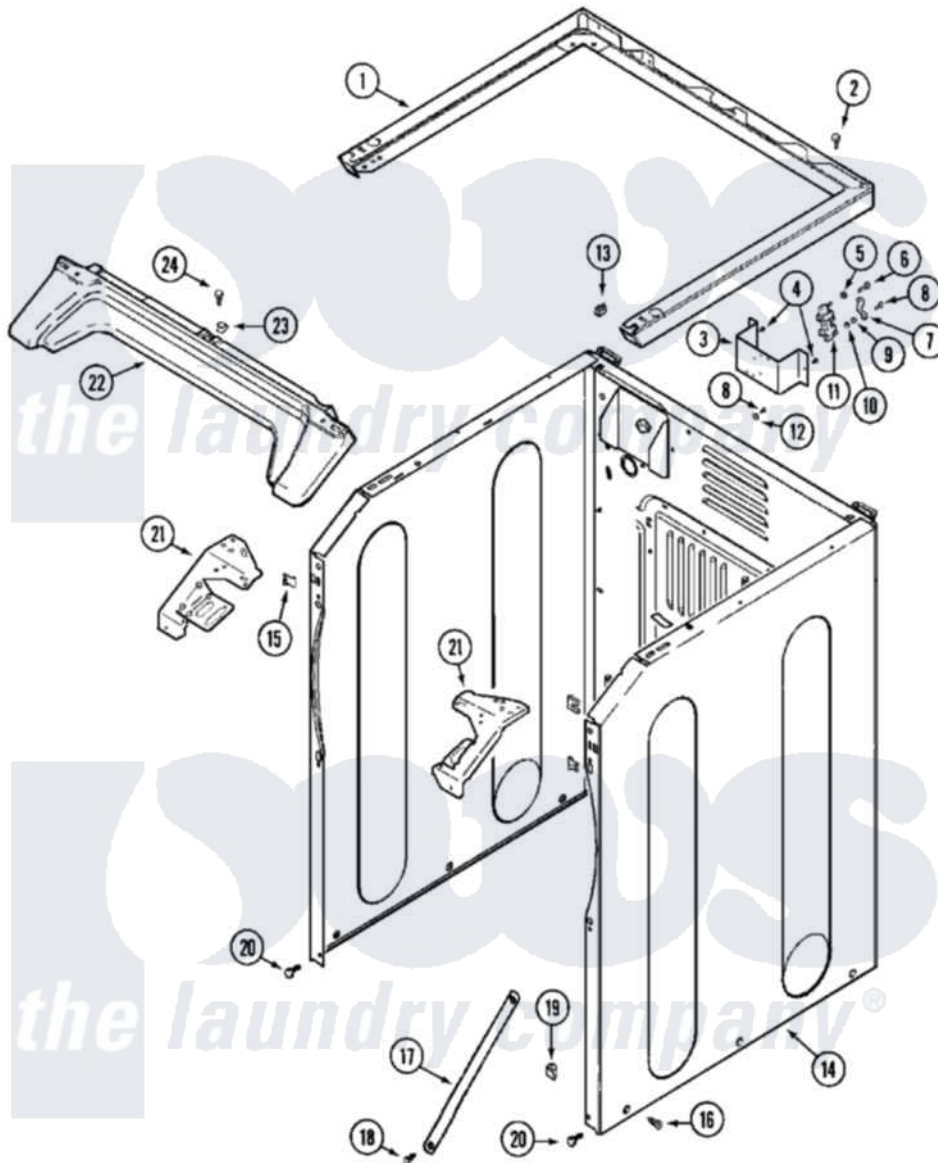

Maytag MLE23MNAUW 03 - CABINET-FRONT (LOWER)

Maytag Residential Maytag MLE23MNAUW Dryer Parts Parts Diagram 03 - CABINET-FRONT (LOWER)
 Click on the part number to view part

Item	Original Part Number	Replaced By	Status	Part Description
001	33002005	33002963		Support, Weld Assembly
002	22001883	214354		Screw, Top Cover To Cabnt.
003	NLA		Not Available	BRACKET, TERMINAL BLOCK---NA
004	22001995			Screw Note: Screw, Tumbler Front And Shroud
005	Y311270			Washer, Terminal Block
006	Y312209	W10001200		Screw
007	Y312184			Strap, Grounding
008	NLA		Not Available	SCREW, GROUND STRAP
009	311484	112432		Nut
010	311093			Washer, Terminal Connection
011	33001244			Block, Terminal
012	NLA		Not Available	WASHER, GROUND LUG
013	22001502			Fastener, U-NUt
014	22003639			Cabinet Assembly
"	33002626			Cabinet, Assembly

"	NLA	Not Available	CABINET (WHT)
015	22002049		Clip Note: Clip, Front Panel
016	213007		Xfor Cabinet See Cabinet, Back
"	22003409	213007	Xfor Cabinet See Cabinet, Back
017	22002259	22002767	Brace, Cross
018	22001995		Screw Note: Screw, Tumbler Front And Shroud
019	Y310376		Clip, Door Switch Harness
020	22001995		Screw Note: Screw, Tumbler Front And Shroud
021	33002009		Bracket, Corner
"	33002010	33002473	Bracket, Corner
"	33002095	33002474	Bracket, Corner
"	33002096		Bracket, Corner
022	33002011		Cover, Access
023	33002013		Fastener Clip, Access Cover
024	22001995		Screw Note: Screw, Tumbler Front And Shroud
025	33002078		Wire Harness, Main
"	NLA	Not Available	WIRE HARNESS, MAIN (LWR)
026	33001989		Retainer, Vault Switch