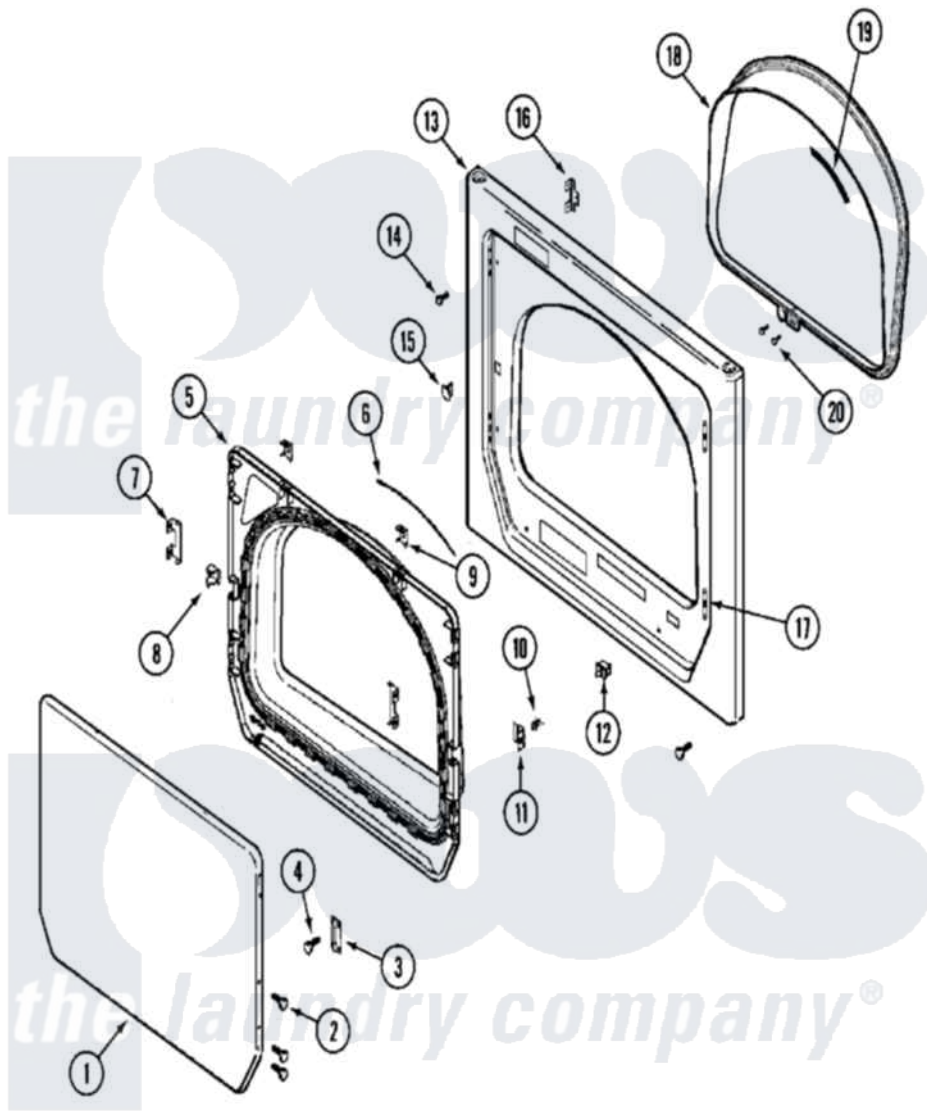

Maytag MLE23MNAUW 04 - DOOR (UPPER)

Maytag Residential Maytag MLE23MNAUW Dryer Parts Parts Diagram 04 - DOOR (UPPER)
 Click on the part number to view part

| Item | Original Part Number | Replaced By | Status | Part Description |
|------|--------------------------|---------------------------|---------------|----------------------------|
| 001 | 33002079 | 33002128 | | Panel- Out |
| 002 | 22002063 | | | Screw No.8-18AB Wafer Head |
| 003 | 33002017 | | | Hinge, Door |
| 004 | 22002062 | 98006631 | | Screw |
| 005 | 33002080 | 33002020 | | Door, Inner W/Seal |
| 006 | 33002094 | | | Seal, Door |
| 007 | 22002038 | | | Clip, Door |
| 008 | 33001763 | | | Plug, Inner Door |
| 009 | 22002039 | | | Clip, Door |
| 010 | 33001761 | | | Strike, Door |
| 011 | 33001793 | | | Bracket, Strike |
| 012 | 33001509 | W10169313 | | Switch-Dor |
| 013 | 33001711 | 33002936 | | Medallion- |
| " | 33002051 | | Not Available | SCREW, FRONT PANEL |
| " | 33002081 | | | Panel, Front |
| 014 | 33001486 | 98008544 | | Screw |

| | | | |
|-----|--------------------------|--------------------------|--------------------------|
| 015 | 33001791 | 306436 | Door Latch Kit--W |
| 016 | 33002025 | | Twin Speednut |
| 017 | 33001175 | | Cover, Hinge Hole |
| 018 | 33002026 | | Extension, Tumbler Front |
| 019 | 33001767 | | Seal, Shroud |
| 020 | 33001855 | 33002917 | Screw, No.10-16 |