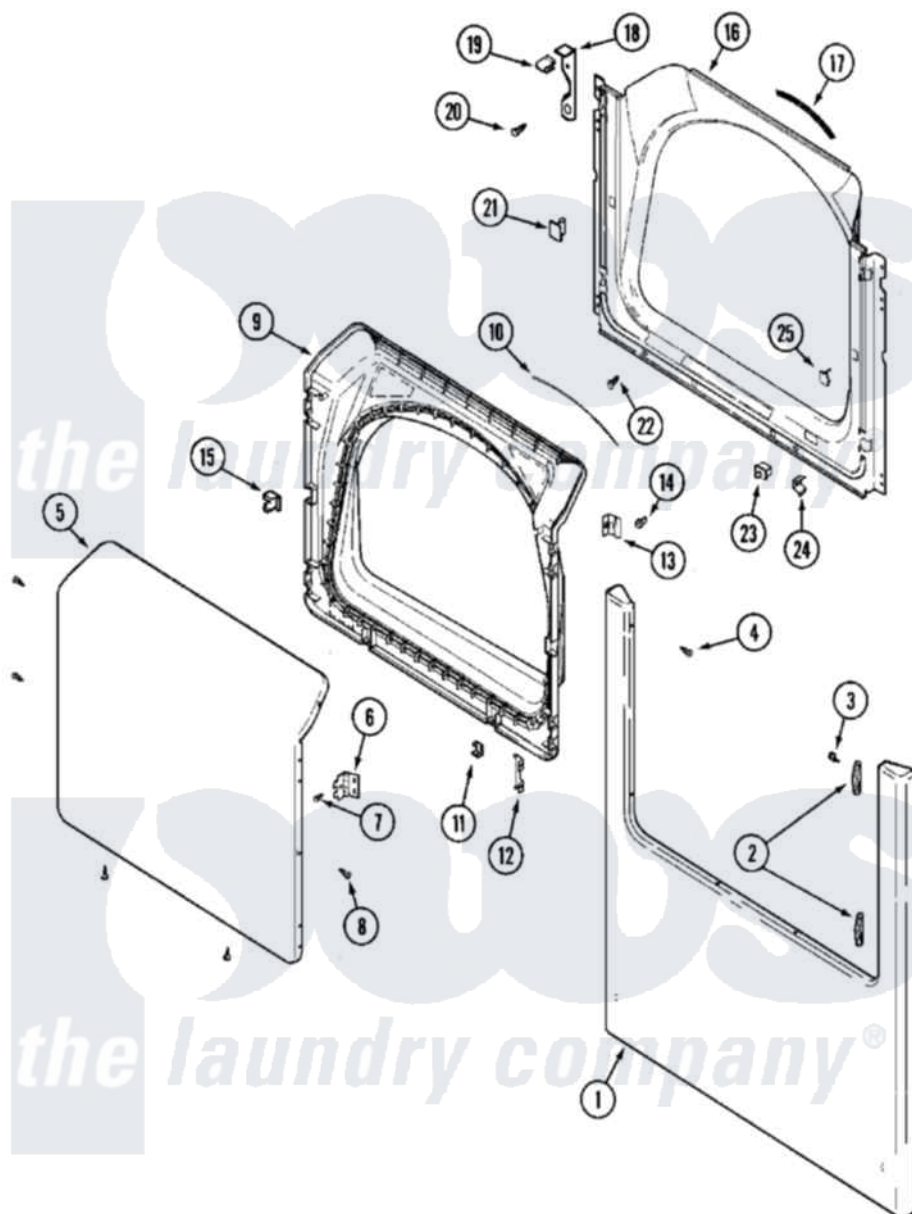

Maytag MLE23MNAUW 05 - DOOR (LOWER)

Maytag Residential Maytag MLE23MNAUW Dryer Parts Parts Diagram 05 - DOOR (LOWER)
 Click on the part number to view part

Item	Original Part Number	Replaced By	Status	Part Description
001	22002241	22002836		Panel, Front
002	33001764			Cover, Hinge Hole
003	33001846			Screw, Hinge Hole Cover
004	22002243			Screw, Front Panel And Hinge
005	22001979			Door, Outer
"	22003785			Door, Outer
006	33001759			Hinge, Door
007	22002062	98006631		Screw
008	22002063			Screw No.8-18AB Wafer Head
009	33001750			Door, Inner/ W Seal
"	33002544			Door, Inner W/Seal
010	33002094			Seal, Door
011	22002039			Clip, Door
012	22002038			Clip, Door
013	33001793			Bracket, Strike
014	33001761			Strike, Door

015	33001763		Plug, Inner Door
016	33001778		Shroud
017	33001767		Seal, Shroud
018	22002991		Kit, Access Cover Hook
019	33002037		Fastener, Access Cover Hook
020	22001995		Screw Note: Screw, Tumbler Front And Shroud
021	33001791	306436	Door Latch Kit--W
022	33001768		Screw, Shroud Note: Screw, Shroud And Outlet Duct
023	33001509	W10169313	Switch-Dor
024	33001760		Bracket, Hinge
025	Y304578	LA-1003	Door Catch Kit