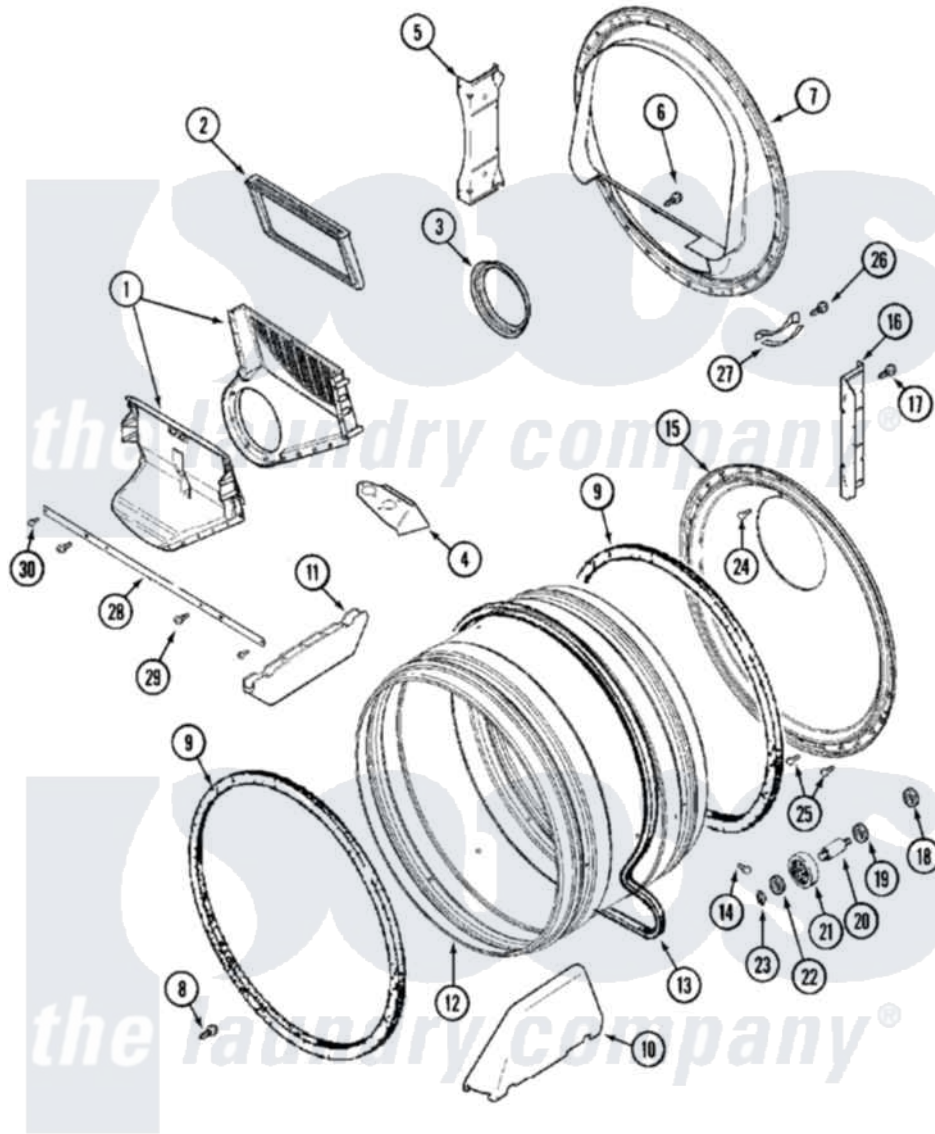

Maytag MLE23MNAUW 07 - TUMBLER

Maytag [Residential Maytag MLE23MNAUW Dryer Parts](#) Parts Diagram 07 - TUMBLER
 Click on the part number to view part

Item	Original Part Number	Replaced By	Status	Part Description
001	33001799			Outlet Duct Assembly Note: Outlet Duct Assembly
002	33001804	33002790		Lint Filter
003	33001758	33002560		Seal, Blower
"	33002082	33002560		Seal, Blower
004	33001837			Cover, Thermostat
005	NLA		Not Available	SUPPORT, TUMBLER FRONT
006	NLA		Not Available	SCREW, OUTLET DUCT
007	33001802			Front, Tumbler
008	33001855	33002917		Screw, No.10-16
009	33001807			Seal, Tumbler
010	33002032			Baffle
011	33001755			Baffle
012	33001794	33001889		Tumbler
013	33001777	33002535		V-Belt
014	33001788	33002973		Screw, No.9-15 X 1.00 Hx WS

015	33001801		Back, Tumbler
016	NLA	Not Available	SUPPORT, BACK
017	22001995		Screw Note: Screw, Tumbler Front And Shroud
018	33001443		Nut, Hex
019	Y313347	312535	Washer, Vault Mounting Brk.
020	Y312948	6-3129480	Shaft- Tumbler
021	Y303373	12001541	Drum Roller/Washer Assembly--W
022	312535		Washer, Vault Mounting Brk.
023	410233	9703438	Ring-Retr
024	210932		Screw, No.8 X 9/16 Ctsk Note: Screw, Inlet Duct
025	22001996	3370225	Screw
026	210720		Rivet, Bearing To Tumbler Fmt
027	306508		Tumbler Bearing Kit ---W
028	33002039		Brace, Tumbler Front
029	33001768		Screw, Shroud Note: Screw, Shroud And Outlet Duct
030	22001995		Screw Note: Screw, Tumbler Front And Shroud