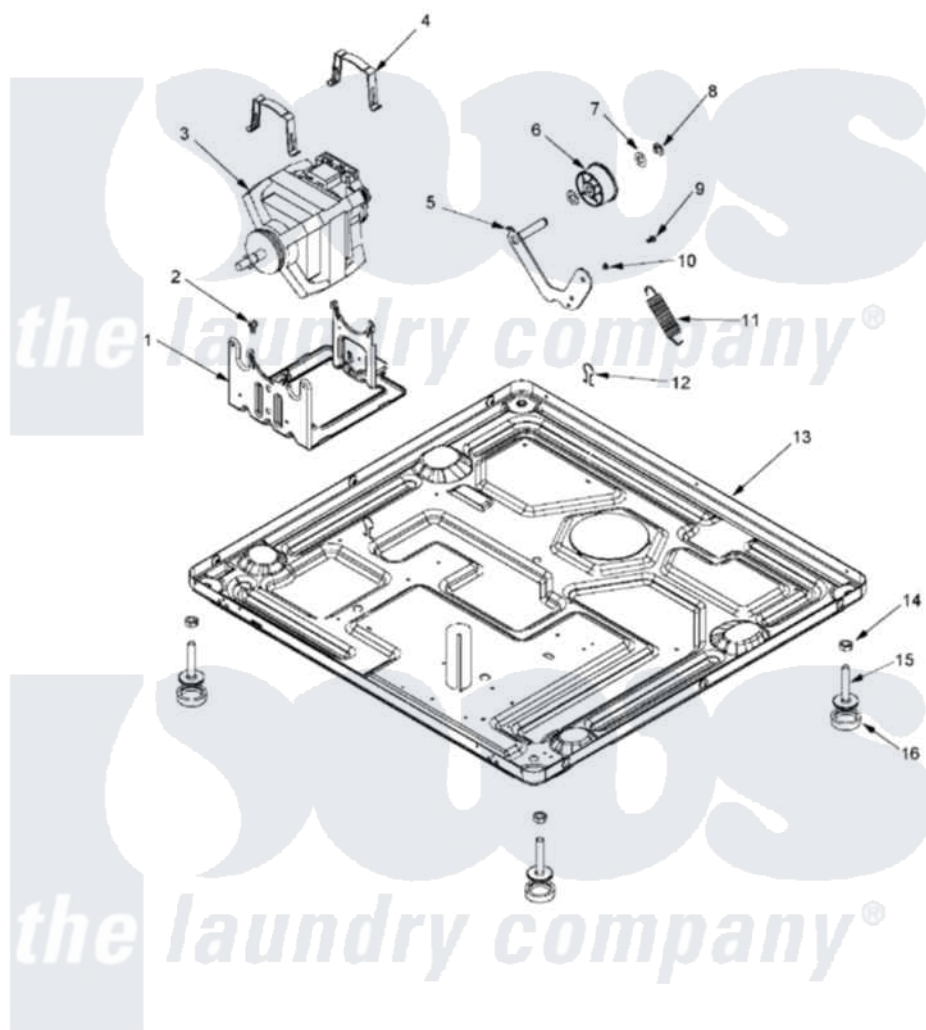

Maytag MLE23MNFYW 09 - BASE

Maytag [Residential Maytag MLE23MNFYW Dryer Parts](#) Parts Diagram 09 - BASE

[Click on the part number to view part](#)

Item	Original Part Number	Replaced By	Status	Part Description
001	33002466	33002817		Motor Support, Offset
002	Y313561			Screw----NA
003	33002795			Motor, Drive 60Hz
004	33002221	Y015825		Clip, Motor To Motor Support
005	33001840	6-3705180		Idler Arm
006	33001783	6-3700340		Bearing- I
007	Y312527			Washer, Idler Shaft
008	312958	354987		Ring, Retaining
009	Y014874			Screw, Idler Arm And Sleeve
010	33002218			Grommet, Idler Arm
011	33002460	33002459		Assembly, Spring And Plug
012	410490			Spring, Retainer Wire Harness
013	33002816			Base
"	NLA		Not Available	BASE, (LWR)----NA
014	Y052740	62739		Nut, Lock
015	22003544			Adjustable Leg W/Foot And Nut