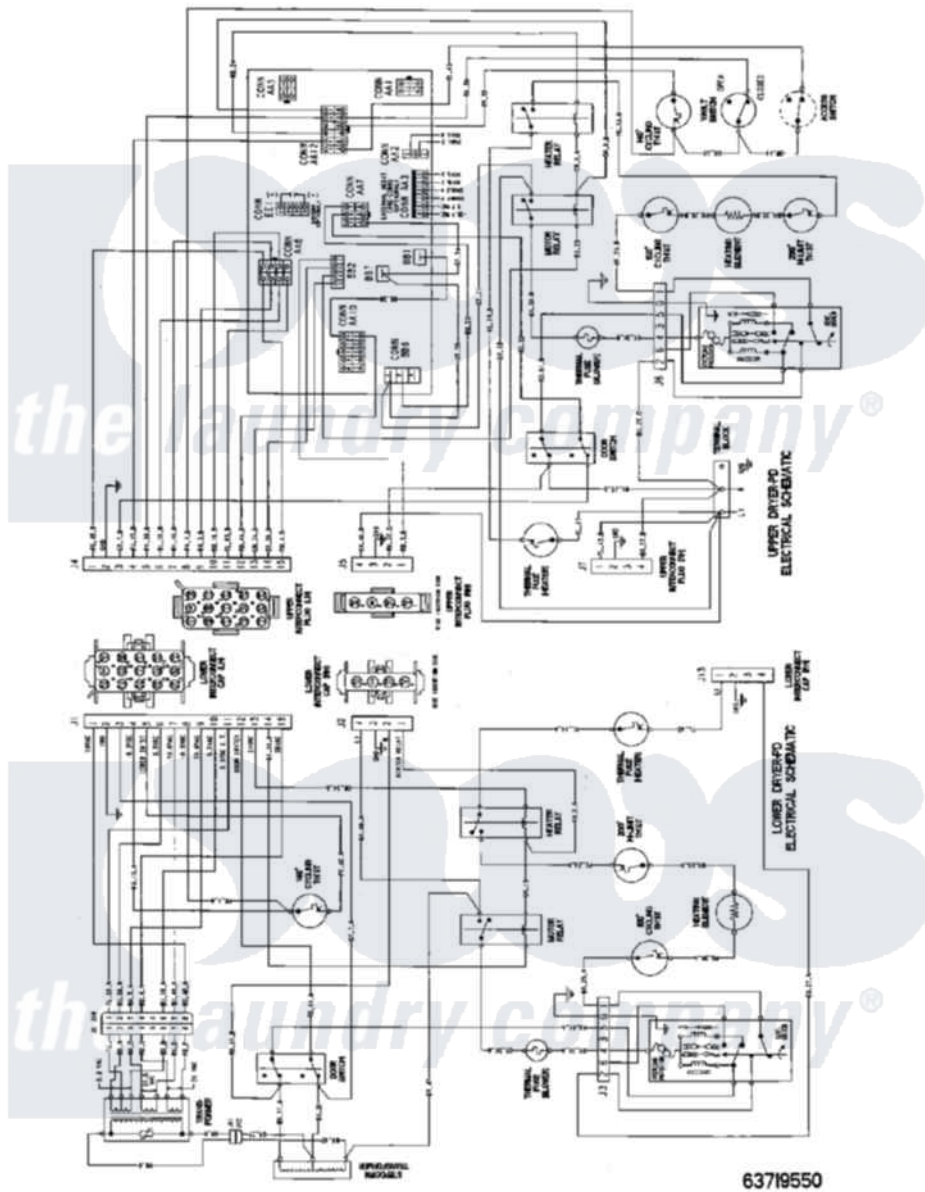

# Maytag MLE23PDAGW 11 - WIRING INFORMATION

Maytag Residential Maytag MLE23PDAGW Dryer Parts Parts Diagram 11 - WIRING INFORMATION  
 Click on the part number to view part

Item	Original Part Number	Replaced By	Status	Part Description
001	NLA		Not Available	WIRING INFORMATION