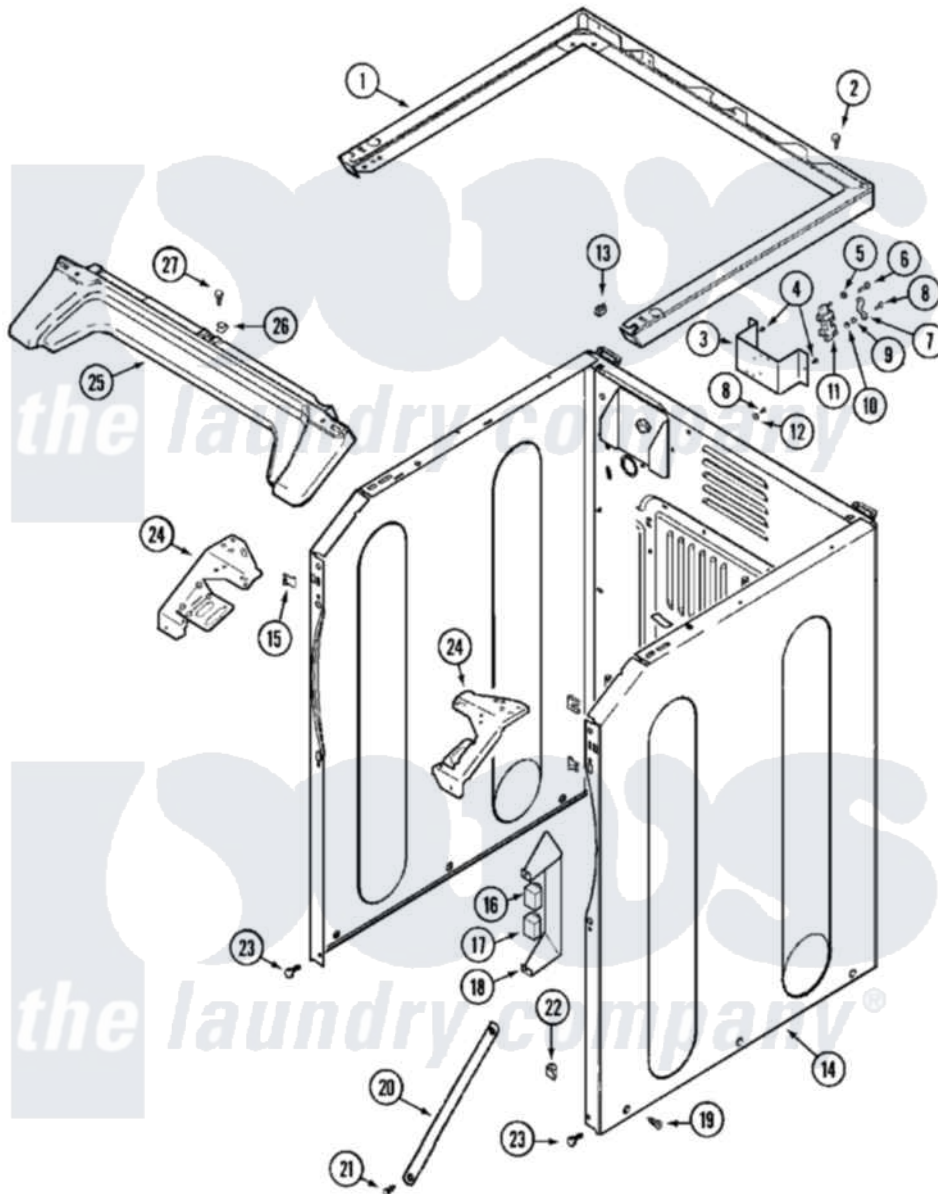

Maytag MLE23PDAUW 04 - CABINET-FRONT (LOWER)

Maytag Residential Maytag MLE23PDAUW Dryer Parts Parts Diagram 04 - CABINET-FRONT (LOWER)
 Click on the part number to view part

Item	Original Part Number	Replaced By	Status	Part Description
001	33002005	33002963		Support, Weld Assembly
002	22001883	214354		Screw, Top Cover To Cabnt.
003	NLA		Not Available	BRACKET, TERMINAL BLOCK---NA
004	22001995			Screw Note: Screw, Tumbler Front And Shroud
005	Y311270			Washer, Terminal Block
006	Y312209	W10001200		Screw
007	Y312184			Strap, Grounding
008	NLA		Not Available	SCREW, GROUND STRAP
009	311484	112432		Nut
010	311093			Washer, Terminal Connection
011	33001244			Block, Terminal
012	NLA		Not Available	WASHER, GROUND LUG
013	22001502			Fastener, U-NUt
014	NLA		Not Available	CABINET ASSY. (WHT)
015	22002049			Clip Note: Clip, Front Panel

016	206824	W10133335	Relay, Motor
"	Y251119	3177991	Screw
017	306398		Relay, Heater
"	Y251119	3177991	Screw
018	Y313561		Screw----NA
"	314627		Bracket, Relays
"	Y310632	1163839	Screw
019	213007		Xfor Cabinet See Cabinet, Back
"	22003409	213007	Xfor Cabinet See Cabinet, Back
020	22002259	22002767	Brace, Cross
021	22001995		Screw Note: Screw, Tumbler Front And Shroud
022	Y310376		Clip, Door Switch Harness
023	22001995		Screw Note: Screw, Tumbler Front And Shroud
024	33002009		Bracket, Corner
"	33002010	33002473	Bracket, Corner
025	33002011		Cover, Access
026	33002013		Fastener Clip, Access Cover
027	22001995		Screw Note: Screw, Tumbler Front And Shroud
030	33001989		Retainer, Vault Switch