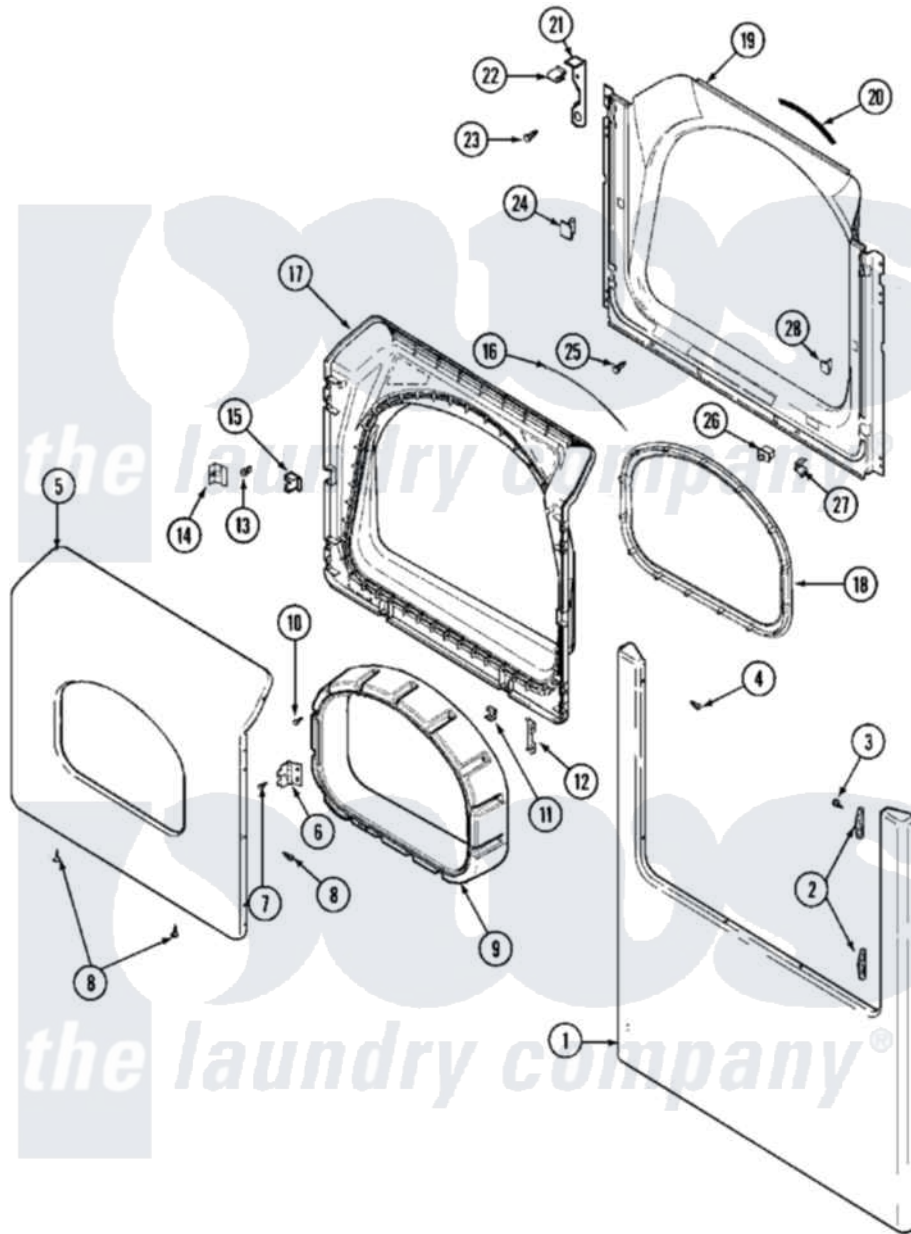

# Maytag MLE23PDAUW 06 - DOOR (LOWER)

Maytag Residential Maytag MLE23PDAUW Dryer Parts Parts Diagram 06 - DOOR (LOWER)  
 Click on the part number to view part

Item	Original Part Number	Replaced By	Status	Part Description
001	22002241	<a href="#">22002836</a>		Panel, Front
002	<a href="#">33001764</a>			Cover, Hinge Hole
003	<a href="#">33001846</a>			Screw, Hinge Hole Cover
004	<a href="#">22002243</a>			Screw, Front Panel And Hinge
005	<a href="#">33002673</a>			Door, Outer
006	<a href="#">33001759</a>			Hinge, Door
007	22002062	<a href="#">98006631</a>		Screw
008	<a href="#">22002063</a>			Screw No.8-18AB Wafer Head
009	33002018	<a href="#">33002780</a>		Door Tunnel W` Handle
010	22002300	<a href="#">9740848</a>		Screw, Mixing Valve Mounting
011	<a href="#">22002039</a>			Clip, Door
012	<a href="#">22002038</a>			Clip, Door
013	<a href="#">33001761</a>			Strike, Door
014	<a href="#">33001793</a>			Bracket, Strike
015	<a href="#">33001763</a>			Plug, Inner Door
016	<a href="#">33002094</a>			Seal, Door

017	33002949		Not Available	DOOR, INNER W/SEAL COMMERCIAL
018	33002022	<a href="#">33002607</a>		Lens, Door
019	<a href="#">33002033</a>			Shroud
020	<a href="#">33001767</a>			Seal, Shroud
021	<a href="#">22002991</a>			Kit, Access Cover Hook
022	<a href="#">33002037</a>			Fastener, Access Cover Hook
023	<a href="#">22001995</a>			Screw Note: Screw, Tumbler Front And Shroud
024	33001791	<a href="#">306436</a>		Door Latch Kit--W
025	<a href="#">33001768</a>			Screw, Shroud Note: Screw, Shroud And Outlet Duct
026	<a href="#">33002038</a>			Switch, Door
027	<a href="#">33001760</a>			Bracket, Hinge
028	Y304578	<a href="#">LA-1003</a>		Door Catch Kit