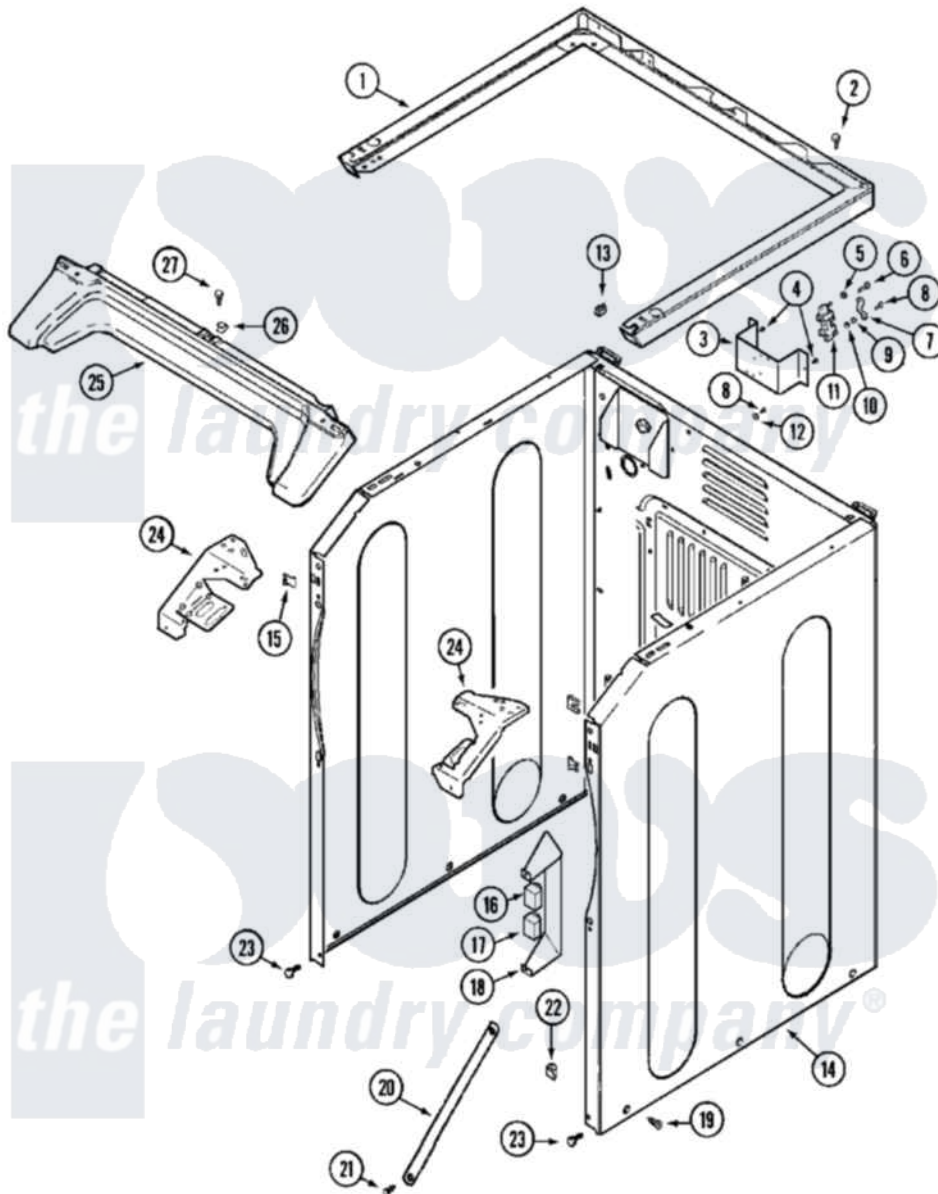

Maytag MLE23PDAYQ 04 - CABINET-FRONT (LOWER)

Maytag Residential Maytag MLE23PDAYQ Dryer Parts Parts Diagram 04 - CABINET-FRONT (LOWER)
 Click on the part number to view part

Item	Original Part Number	Replaced By	Status	Part Description
001	33002446	22004153		Support We
"	33002472	33002963		Support, Weld Assembly
002	22001883	214354		Screw, Top Cover To Cabnt.
003	NLA		Not Available	BRACKET, TERMINAL BLOCK---NA
004	22001995			Screw Note: Screw, Tumbler Front And Shroud
005	Y311270			Washer, Terminal Block
006	Y312209	W10001200		Screw
007	Y312184			Strap, Grounding
008	NLA		Not Available	SCREW, GROUND STRAP
009	311484	112432		Nut
010	311093			Washer, Terminal Connection
011	33001244			Block, Terminal
012	NLA		Not Available	WASHER, GROUND LUG
013	22001502			Fastener, U-NUT
014	NLA		Not Available	CABINET ASSY (WHT-AS

014	NLA	Not Available	PK)
015	22002049		Clip Note: Clip, Front Panel
016	206824	W10133335	Relay, Motor
"	Y251119	3177991	Screw
017	306398		Relay, Heater
"	Y251119	3177991	Screw
018	Y313561		Screw---NA
"	314627		Bracket, Relays
019	213007		Xfor Cabinet See Cabinet, Back
"	22003409	213007	Xfor Cabinet See Cabinet, Back
020	33002014		Brace, Top Cross
021	22001995		Screw Note: Screw, Tumbler Front And Shroud
022	Y310376		Clip, Door Switch Harness
023	22001995		Screw Note: Screw, Tumbler Front And Shroud
024	33002813		Corner Bracket - LH Cabinet
"	33002814		Corner Bracket - RH Cabinet
025	22002664		COVER, ACCESS (BSQ)
"	33002011		Cover, Access
026	33002037		Fastener, Access Cover Hook
027	22001995		Screw Note: Screw, Tumbler Front And Shroud
028	33002047		Wire Harness, Main
029	33001989		Retainer, Vault Switch