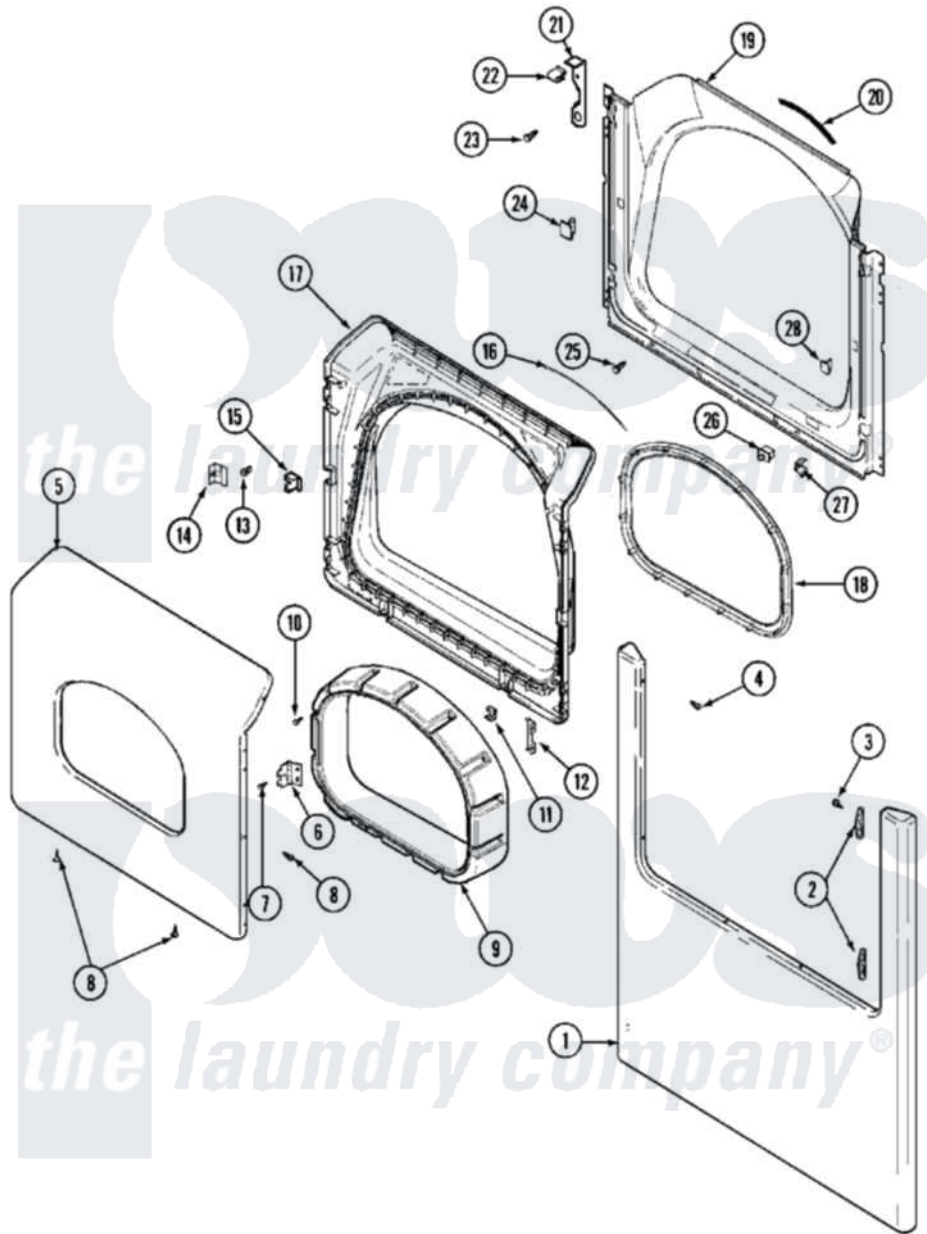

Maytag MLE23PDAYQ 06 - DOOR (LOWER)

Maytag Residential Maytag MLE23PDAYQ Dryer Parts Parts Diagram 06 - DOOR (LOWER)
 Click on the part number to view part

Item	Original Part Number	Replaced By	Status	Part Description
001	22002241	22002836		Panel, Front
"	33002396		Not Available	PANEL, FRONT (BSQ)
002	33001764			Cover, Hinge Hole
"	33002349			Cover, Hinge Hole
003	33001846			Screw, Hinge Hole Cover
004	22002243			Screw, Front Panel And Hinge
005	33002673			Door, Outer
"	NLA		Not Available	DOOR, OUTER (BSQ)
006	33001759			Hinge, Door
007	22002062	98006631		Screw
008	22002063			Screw No.8-18AB Wafer Head
"	33002351			Screw
009	33002018	33002780		Door Tunnel W` Handle
010	22002300	9740848		Screw, Mixing Valve Mounting
011	22002039			Clip, Door
012	22002038			Clip, Door

013	33001761		Strike, Door
014	33001793		Bracket, Strike
015	33001763		Plug, Inner Door
016	33002094		Seal, Door
017	33002949	Not Available	DOOR, INNER W/SEAL COMMERCIAL
018	33002607		Lens, Door
019	33002033		Shroud
020	33001767		Seal, Shroud
021	22002991		Kit, Access Cover Hook
022	33002037		Fastener, Access Cover Hook
023	22001995		Screw Note: Screw, Tumbler Front And Shroud
024	Y304578	LA-1003	Door Catch Kit
025	33001768		Screw, Shroud Note: Screw, Shroud And Outlet Duct
026	33002038		Switch, Door
027	33001760		Bracket, Hinge
028	Y304578	LA-1003	Door Catch Kit