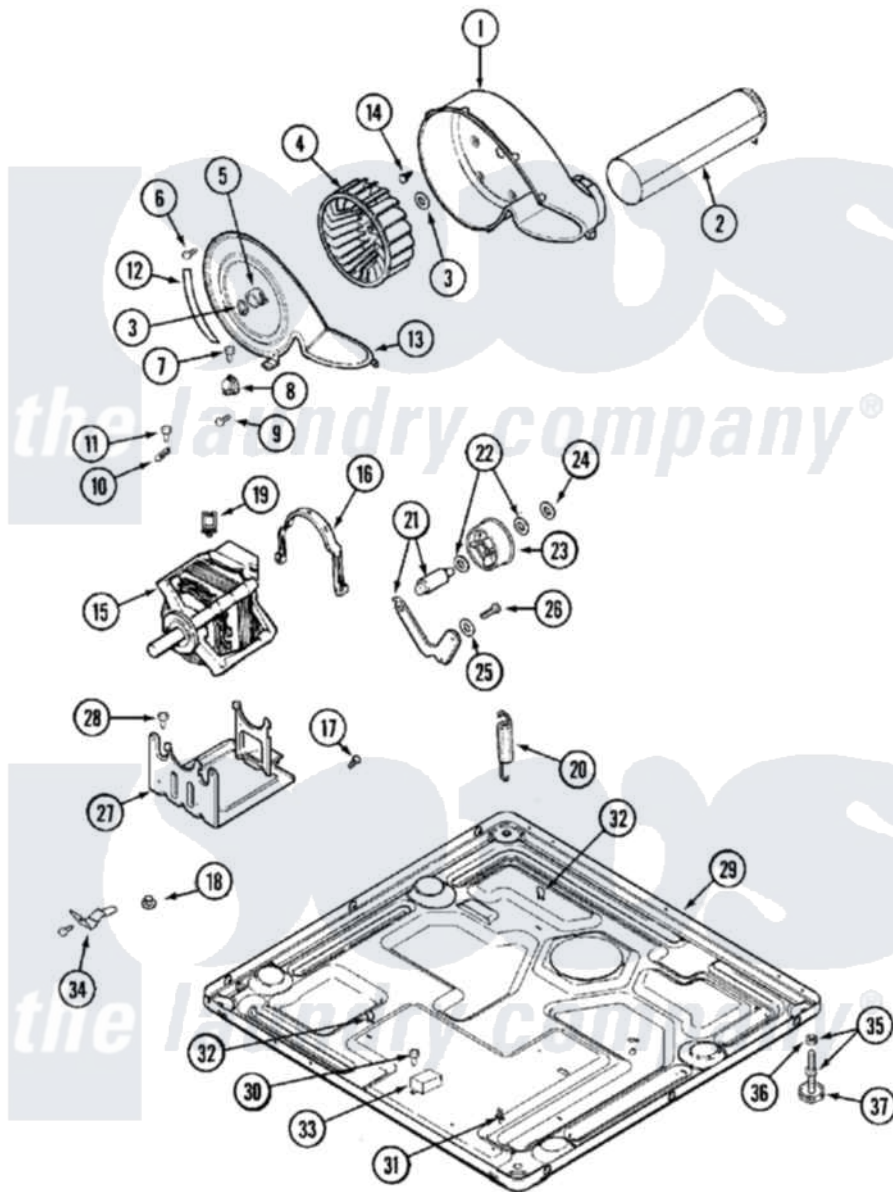

# Maytag MLE23PDAYQ 10 - MOTOR DRIVE

Maytag [Residential Maytag MLE23PDAYQ Dryer Parts](#) Parts Diagram 10 - MOTOR DRIVE  
 Click on the part number to view part

Item	Original Part Number	Replaced By	Status	Part Description
001	<a href="#">33001789</a>			Housing, Blower
002	<a href="#">22001995</a>			Screw Note: Screw, Tumbler Front And Shroud
"	<a href="#">33001800</a>			Duct Assembly, Exhaust
003	410233	<a href="#">9703438</a>		Ring-Retrn
004	<a href="#">33001790</a>			Wheel, Blower
"	<a href="#">33002797</a>			Wheel, Blower
005	<a href="#">312967</a>			Clamp, Blower Housing
006	33001855	<a href="#">33002917</a>		Screw, No.10-16
007	<a href="#">Y313561</a>			Screw----NA
008	<a href="#">307208</a>			Thermistor, Temp. Control
"	<a href="#">33303391</a>			Thermostat, Cycling
009	22001996	<a href="#">3370225</a>		Screw
010	<a href="#">307473</a>			Fuse, Thermal
011	22002925	<a href="#">3370225</a>		Screw
012	<a href="#">33002560</a>			Seal, Blower
013	<a href="#">33002711</a>			Cover, Blower Housing