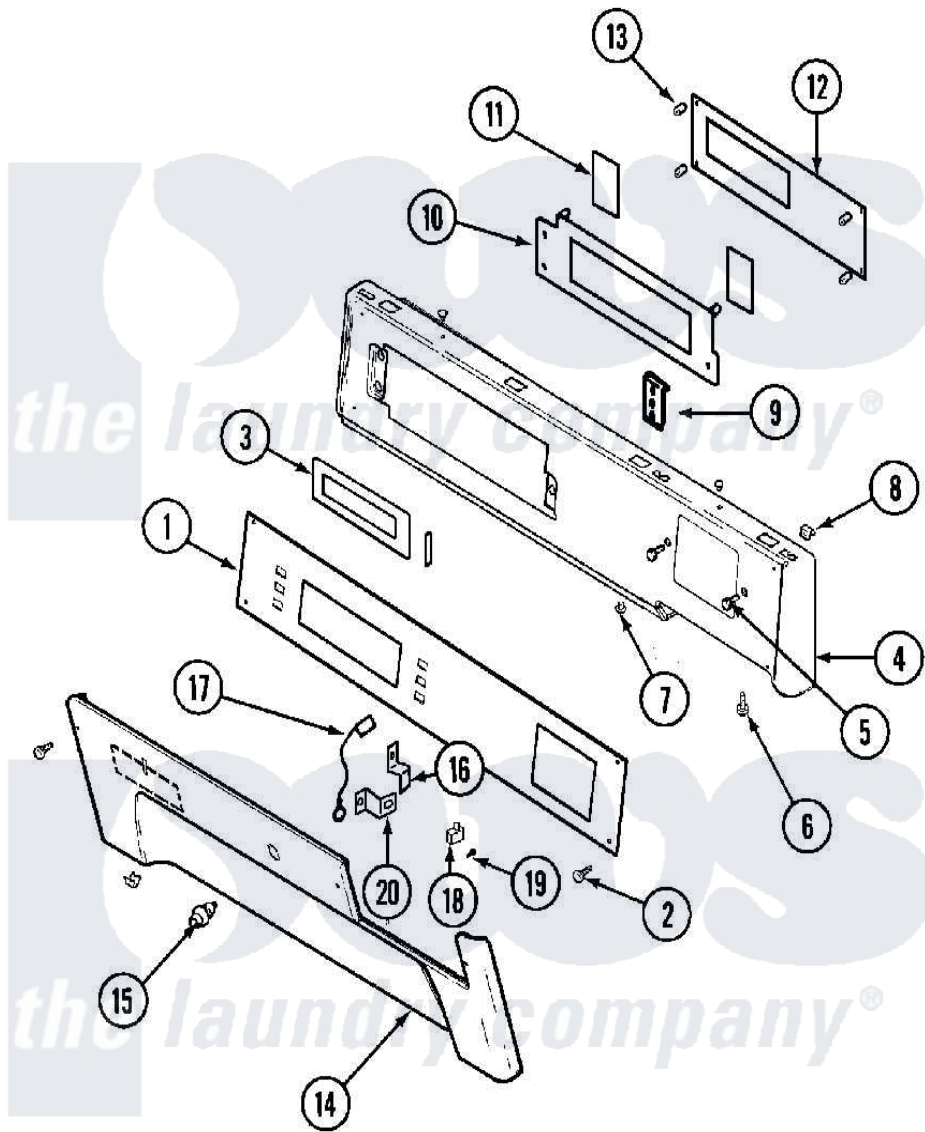

Maytag MLE23PDAYW 01 - CONTROL PANEL (UPPER)

Maytag Residential Maytag MLE23PDAYW Dryer Parts Parts Diagram 01 - CONTROL PANEL (UPPER)
 Click on the part number to view part

Item	Original Part Number	Replaced By	Status	Part Description
001	33001974		Not Available	OVERLAY, CONTROL PANEL
"	33002686		Not Available	COMMERCIAL FACIA,
002	215506			Screw, Control Panel Overlay
003	33001209			Cover, Display
004	33001975	22002457		Panel- Con
"	33002003			Fastener Clip, Control Panel
"	33002377			Panel, Control
005	215506			Screw, Control Panel Overlay
"	Y314062			Screw, Door Hinge And Panel
006	215506			Screw, Control Panel Overlay
007	33001132	33002342		Plug, Sifht Hole
"	33002342			Plug, Sifht Hole
008	33001977			Fastener, Control Panel
009	33001156			Button, Control
010	33001201			Plate, Control Mounting
011	33002449			Switch, Membrane

012	33002605		Circuit Board Assembly
013	33001204		Stand-Off, Ccontrol Board
"	912077		Locknut, Reader Harness
014	215506		Screw, Control Panel Overlay
"	33001978		Panel, Access
"	33001980		Fastener, Access Panel
"	33002004		Clip, Fastener
"	NLA	Not Available	PANEL, ACCESS (BSQ)
015	Y206081	W10116737	Lock
016	213750	W10133266	Cam-Lock
017	33001981		Wire, Ground
018	33002117	208042	Switch, Sensor
019	314665		Screw, Switch Assembly
020	33001982		Bracket, Switch Mounting
021	33001994		Wire Harness, Main
022	33002060		Bracket, Security