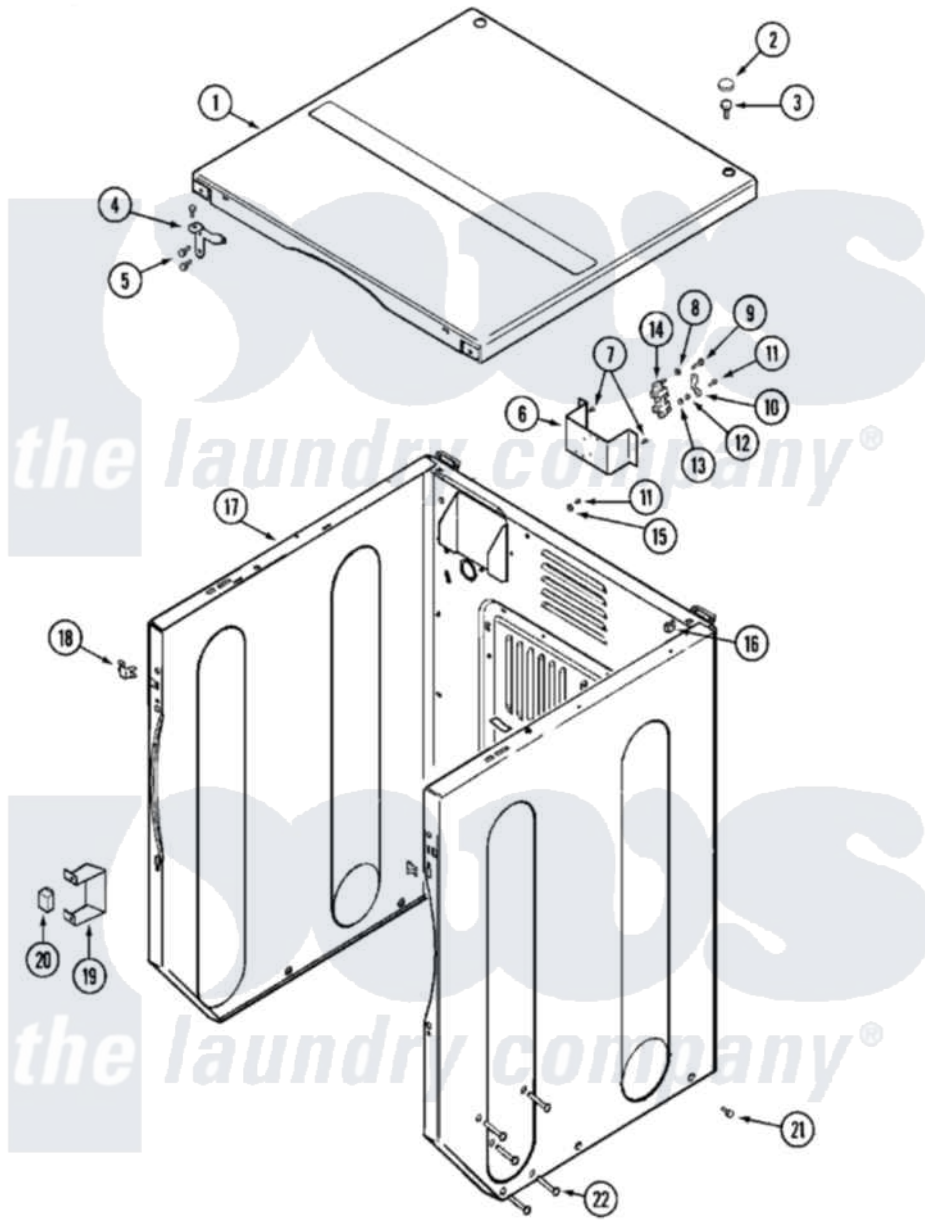

Maytag MLE23PDAYW 03 - CABINET-FRONT (UPPER)

Maytag Residential Maytag MLE23PDAYW Dryer Parts Parts Diagram 03 - CABINET-FRONT (UPPER)
 Click on the part number to view part

Item	Original Part Number	Replaced By	Status	Part Description
001	33002124			Cover, Top
"	NLA		Not Available	COVER, TOP (BSQ)
002	33001997			Plug, Hole
003	22001883	214354		Screw, Top Cover To Cabnt.
004	33001998			Bracket, Top Cover
"	33001999			Bracket, Top Cover
005	22001995			Screw Note: Screw, Tumbler Front And Shroud
006	NLA		Not Available	BRACKET, TERMINAL BLOCK---NA
007	22001995			Screw Note: Screw, Tumbler Front And Shroud
008	Y311270			Washer, Terminal Block
009	Y312209	W10001200		Screw
010	Y312184			Strap, Grounding
011	NLA		Not Available	SCREW, GROUND STRAP
012	311484	112432		Nut

013	311093		Washer, Terminal Connection
014	33001244		Block, Terminal
015	NLA	Not Available	WASHER, GROUND LUG
016	22001502		Fastener, U-NUt
017	33002811		Cabinet Upper As Pack--NA
"	33002812		Cabinet Upper As Pack
018	33001980		Fastener, Access Panel
019	Y313561		Screw---NA
"	33002002		Bracket, Switch
"	Y310632	1163839	Screw
020	206824	W10133335	Relay, Motor
"	Y251119	3177991	Screw
021	213007		Xfor Cabinet See Cabinet, Back
"	22003409	213007	Xfor Cabinet See Cabinet, Back
022	33001991		Bolt, Carriage