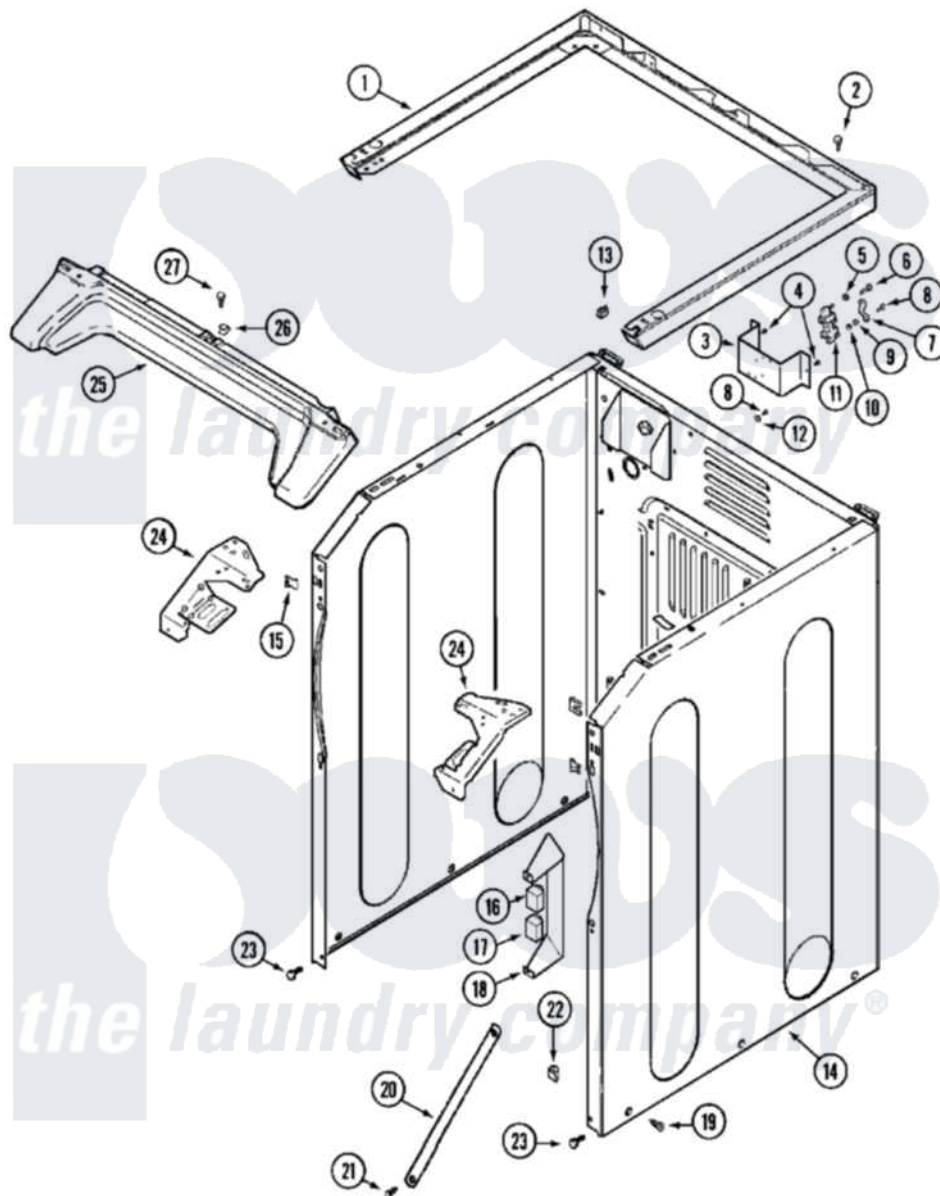

Maytag MLE23PDAYW 04 - CABINET-FRONT (LOWER)

Maytag Residential Maytag MLE23PDAYW Dryer Parts Parts Diagram 04 - CABINET-FRONT (LOWER)
 Click on the part number to view part

Item	Original Part Number	Replaced By	Status	Part Description
001	33002446	22004153		Support We
"	33002472	33002963		Support, Weld Assembly
002	22001883	214354		Screw, Top Cover To Cabnt.
003	NLA		Not Available	BRACKET, TERMINAL BLOCK---NA
004	22001995			Screw Note: Screw, Tumbler Front And Shroud
005	Y311270			Washer, Terminal Block
006	Y312209	W10001200		Screw
007	Y312184			Strap, Grounding
008	NLA		Not Available	SCREW, GROUND STRAP
009	311484	112432		Nut
010	311093			Washer, Terminal Connection
011	33001244			Block, Terminal
012	NLA		Not Available	WASHER, GROUND LUG
013	22001502			Fastener, U-NUt
014	NLA		Not Available	CABINET ASSY (WHT-AS

014	NLA	Not Available	PK)
015	22002049		Clip Note: Clip, Front Panel
016	206824	W10133335	Relay, Motor
"	Y251119	3177991	Screw
017	306398		Relay, Heater
"	Y251119	3177991	Screw
018	Y313561		Screw---NA
"	314627		Bracket, Relays
019	213007		Xfor Cabinet See Cabinet, Back
"	22003409	213007	Xfor Cabinet See Cabinet, Back
020	33002014		Brace, Top Cross
021	22001995		Screw Note: Screw, Tumbler Front And Shroud
022	Y310376		Clip, Door Switch Harness
023	22001995		Screw Note: Screw, Tumbler Front And Shroud
024	33002813		Corner Bracket - LH Cabinet
"	33002814		Corner Bracket - RH Cabinet
025	22002664		COVER, ACCESS (BSQ)
"	33002011		Cover, Access
026	33002037		Fastener, Access Cover Hook
027	22001995		Screw Note: Screw, Tumbler Front And Shroud
028	33002047		Wire Harness, Main
029	33001989		Retainer, Vault Switch