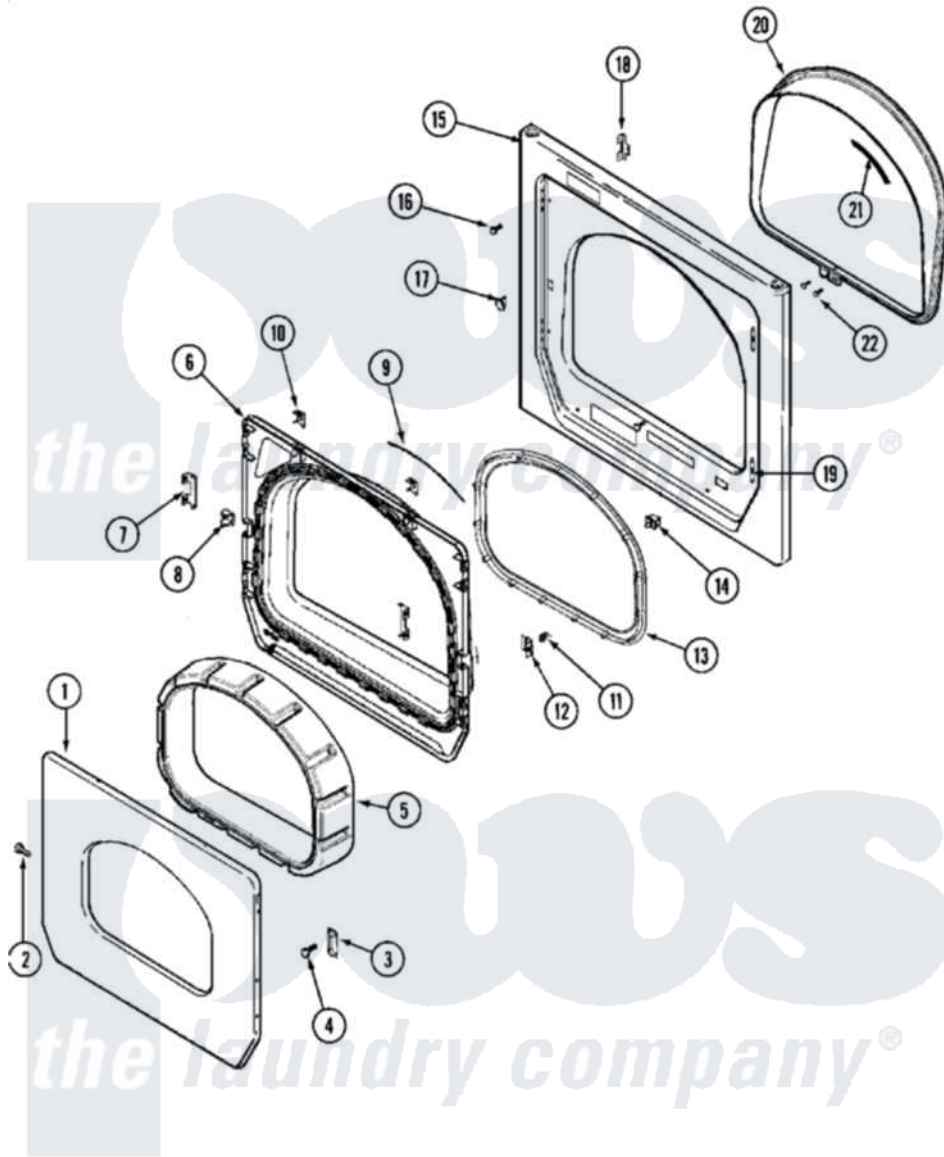

Maytag MLE23PDAYW 05 - DOOR (UPPER)

Maytag Residential Maytag MLE23PDAYW Dryer Parts Parts Diagram 05 - DOOR (UPPER)
 Click on the part number to view part

Item	Original Part Number	Replaced By	Status	Part Description
001	33002015			Door, Outer
"	NLA		Not Available	DOOR, OUTER (BSQ)
002	22002063			Screw No.8-18AB Wafer Head
"	33002351			Screw
003	33002017			Hinge, Door
004	22002062	98006631		Screw
005	22002300	9740848		Screw, Mixing Valve Mounting
"	33002018	33002780		Door Tunnel W` Handle
006	33002080	33002020		Door, Inner W/Seal
007	22002038			Clip, Door
008	33001763			Plug, Inner Door
009	33002094			Seal, Door
010	22002039			Clip, Door
011	33001761			Strike, Door
012	33001793			Bracket, Strike
013	33002607			Lens, Door

014	33002038		Switch, Door
015	33002051	Not Available	SCREW, FRONT PANEL
"	33002130	33002081	Panel, Front
"	33002381	Not Available	PANEL, FRONT (BSQ)
016	33001486	98008544	Screw
017	Y304578	LA-1003	Door Catch Kit
018	33002025		Twin Speednut
019	33001175		Cover, Hinge Hole
"	33002349		Cover, Hinge Hole
020	33002026		Extension, Tumbler Front
021	33001767		Seal, Shroud
022	33001855	33002917	Screw, No.10-16