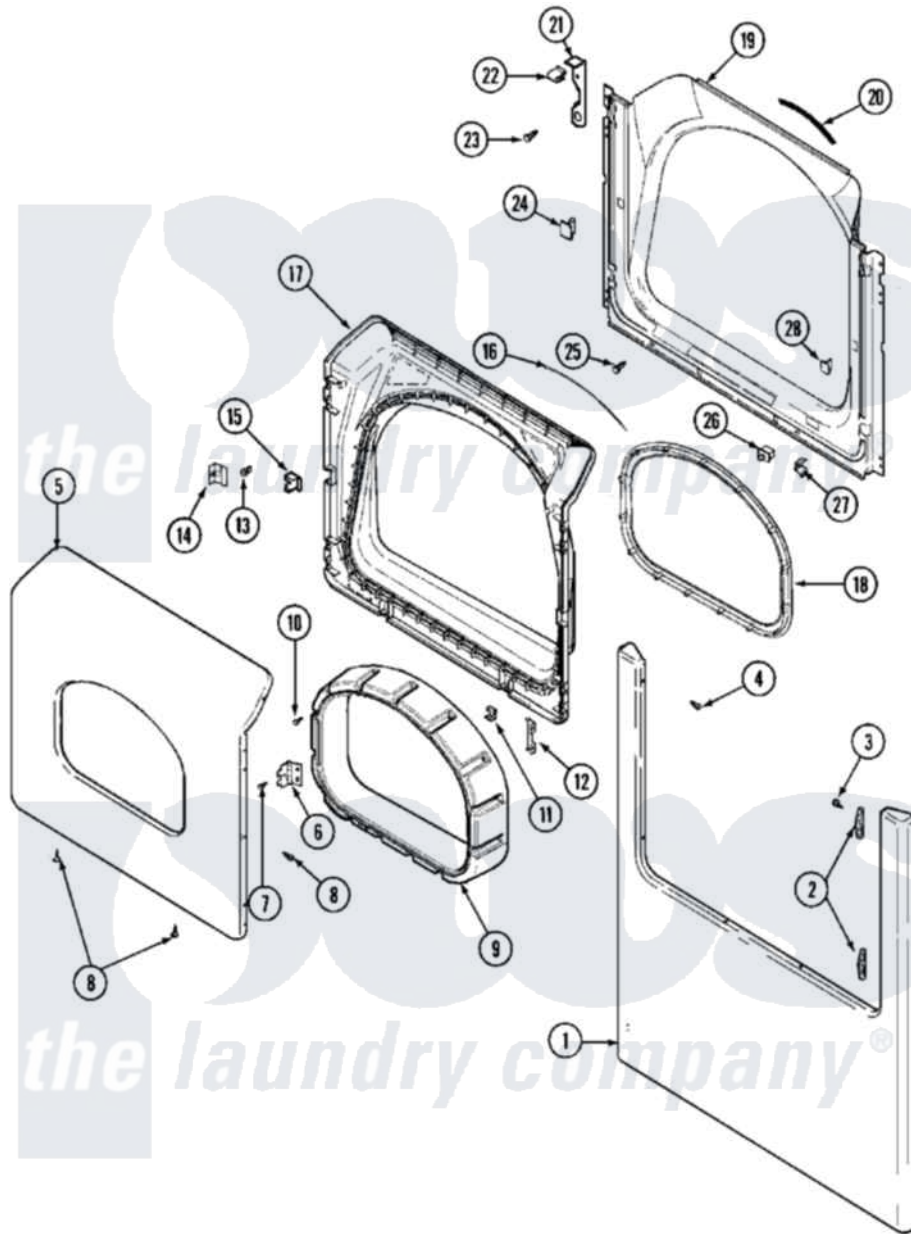

# Maytag MLE23PDAYW 06 - DOOR (LOWER)

Maytag Residential Maytag MLE23PDAYW Dryer Parts Parts Diagram 06 - DOOR (LOWER)  
 Click on the part number to view part

Item	Original Part Number	Replaced By	Status	Part Description
001	22002241	<a href="#">22002836</a>		Panel, Front
"	33002396		Not Available	PANEL, FRONT (BSQ)
002	<a href="#">33001764</a>			Cover, Hinge Hole
"	<a href="#">33002349</a>			Cover, Hinge Hole
003	<a href="#">33001846</a>			Screw, Hinge Hole Cover
004	<a href="#">22002243</a>			Screw, Front Panel And Hinge
005	<a href="#">33002673</a>			Door, Outer
"	NLA		Not Available	DOOR, OUTER (BSQ)
006	<a href="#">33001759</a>			Hinge, Door
007	22002062	<a href="#">98006631</a>		Screw
008	<a href="#">22002063</a>			Screw No.8-18AB Wafer Head
"	<a href="#">33002351</a>			Screw
009	33002018	<a href="#">33002780</a>		Door Tunnel W` Handle
010	22002300	<a href="#">9740848</a>		Screw, Mixing Valve Mounting
011	<a href="#">22002039</a>			Clip, Door
012	<a href="#">22002038</a>			Clip, Door

013	<a href="#">33001761</a>		Strike, Door
014	<a href="#">33001793</a>		Bracket, Strike
015	<a href="#">33001763</a>		Plug, Inner Door
016	<a href="#">33002094</a>		Seal, Door
017	33002949	Not Available	DOOR, INNER W/SEAL COMMERCIAL
018	<a href="#">33002607</a>		Lens, Door
019	<a href="#">33002033</a>		Shroud
020	<a href="#">33001767</a>		Seal, Shroud
021	<a href="#">22002991</a>		Kit, Access Cover Hook
022	<a href="#">33002037</a>		Fastener, Access Cover Hook
023	<a href="#">22001995</a>		Screw Note: Screw, Tumbler Front And Shroud
024	Y304578	<a href="#">LA-1003</a>	Door Catch Kit
025	<a href="#">33001768</a>		Screw, Shroud Note: Screw, Shroud And Outlet Duct
026	<a href="#">33002038</a>		Switch, Door
027	<a href="#">33001760</a>		Bracket, Hinge
028	Y304578	<a href="#">LA-1003</a>	Door Catch Kit