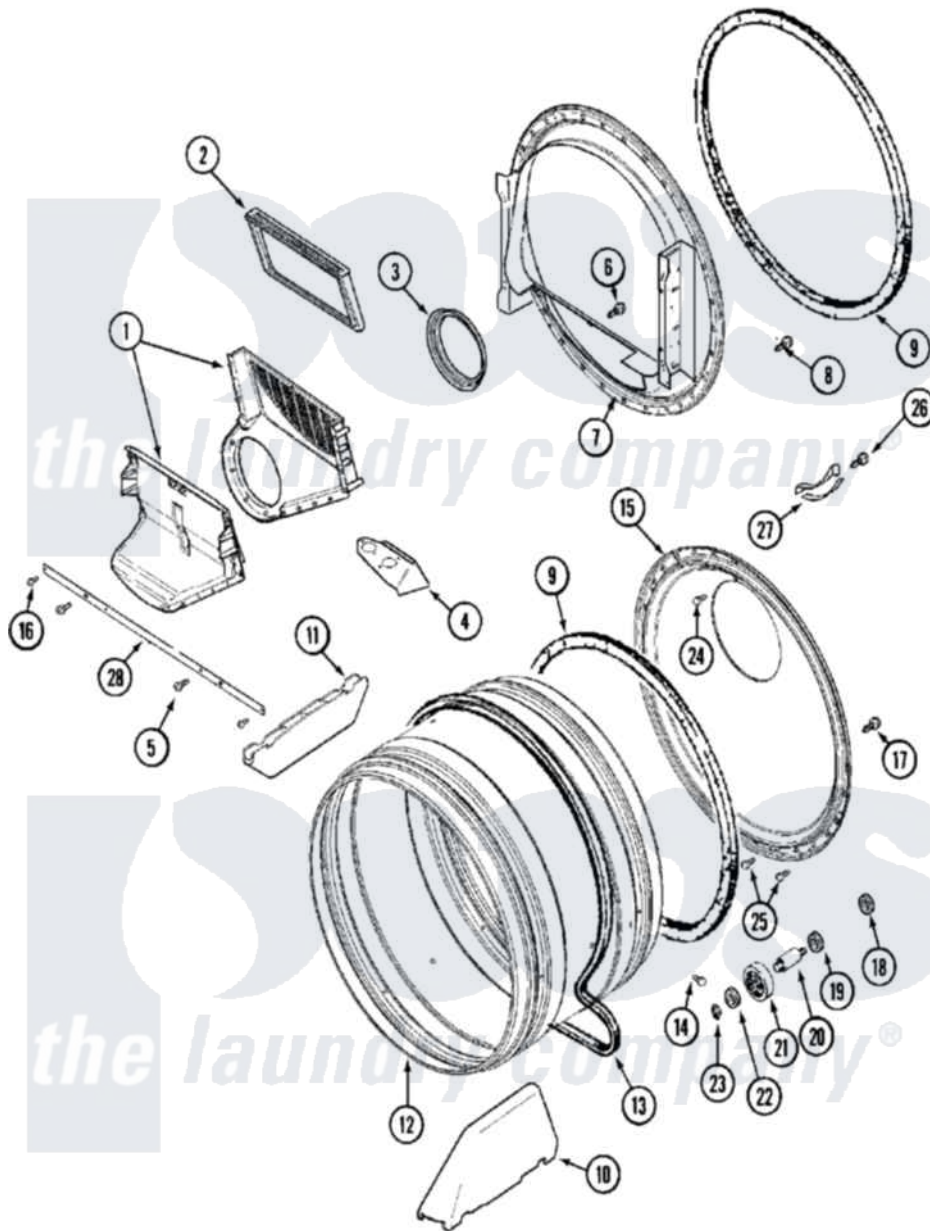

Maytag MLE23PDAYW 08 - TUMBLER

Maytag Residential Maytag MLE23PDAYW Dryer Parts Parts Diagram 08 - TUMBLER
 Click on the part number to view part

Item	Original Part Number	Replaced By	Status	Part Description
001	33001799			Outlet Duct Assembly Note: Outlet Duct Assembly
002	33001804	33002790		Lint Filter
003	33002560			Seal, Blower
004	33001837			Cover, Thermostat
005	33001768			Screw, Shroud Note: Screw, Shroud And Outlet Duct
006	NLA		Not Available	SCREW, OUTLET DUCT
007	33001802			Front, Tumbler
008	33001855	33002917		Screw, No.10-16
009	33001807			Seal, Tumbler
010	33002032			Baffle
011	33001755			Baffle
012	33001794	33001889		Tumbler
013	33002535			V-Belt
014	33001788	33002973		Screw, No.9-15 X 1.00 Hx WS
015	33001801			Back, Tumbler

016	22001995		Screw Note: Screw, Tumbler Front And Shroud
017	22001995		Screw Note: Screw, Tumbler Front And Shroud
018	33001443		Nut, Hex
019	312535		Washer, Vault Mounting Brk.
020	Y312948	6-3129480	Shaft- Tumbler
021	Y303373	12001541	Drum Roller/Washer Assembly--W
022	312535		Washer, Vault Mounting Brk.
023	410233	9703438	Ring-Retr
024	210932		Screw, No.8 X 9/16 Ctsk Note: Screw, Inlet Duct
025	22001996	3370225	Screw
026	210720		Rivet, Bearing To Tumbler Frnt
027	306508		Tumbler Bearing Kit ---W
028	33002039		Brace, Tumbler Front