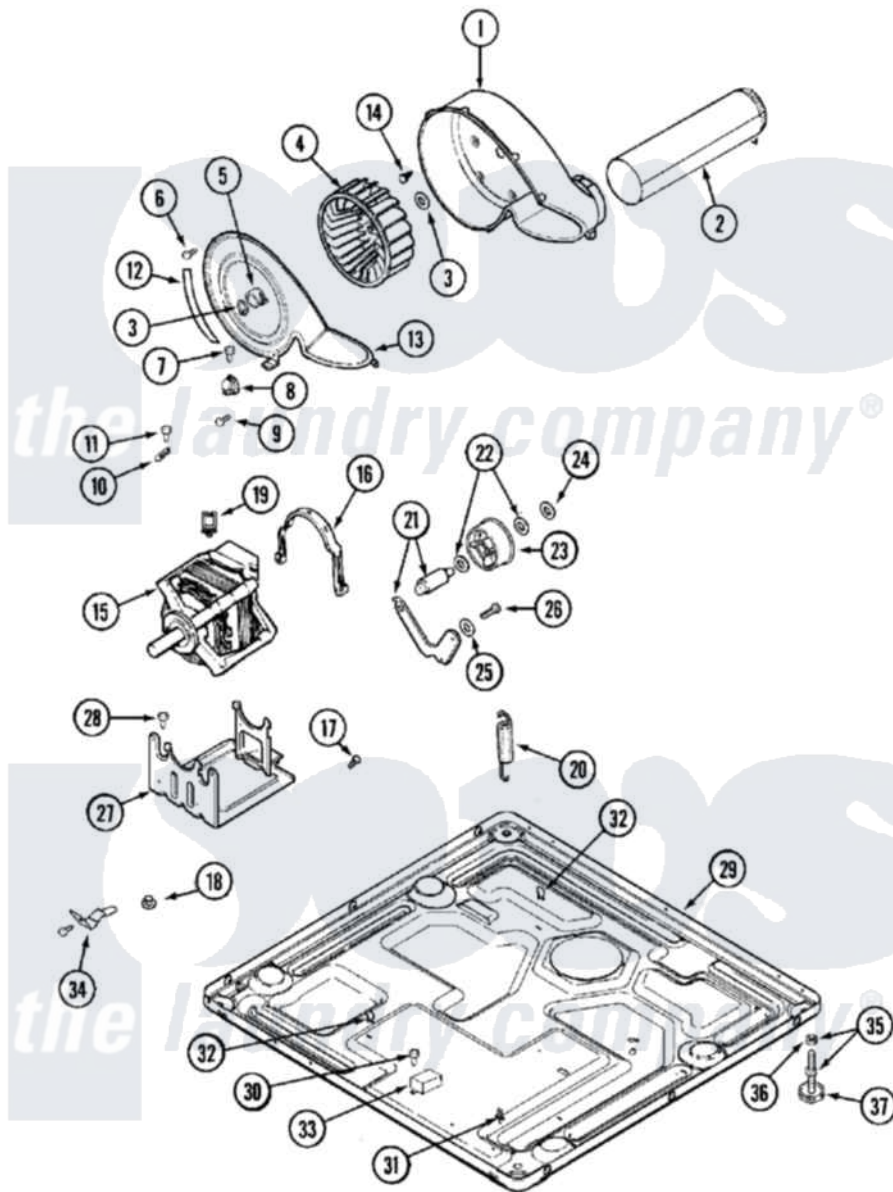

Maytag MLE23PDAYW 10 - MOTOR DRIVE

Maytag [Residential Maytag MLE23PDAYW Dryer Parts](#) Parts Diagram 10 - MOTOR DRIVE
 Click on the part number to view part

Item	Original Part Number	Replaced By	Status	Part Description
001	33001789			Housing, Blower
002	22001995			Screw Note: Screw, Tumbler Front And Shroud
"	33001800			Duct Assembly, Exhaust
003	410233	9703438		Ring-Retrn
004	33001790			Wheel, Blower
"	33002797			Wheel, Blower
005	312967			Clamp, Blower Housing
006	33001855	33002917		Screw, No.10-16
007	Y313561			Screw----NA
008	307208			Thermistor, Temp. Control
"	33303391			Thermostat, Cycling
009	22001996	3370225		Screw
010	307473			Fuse, Thermal
011	22002925	3370225		Screw
012	33002560			Seal, Blower
013	33002711			Cover, Blower Housing