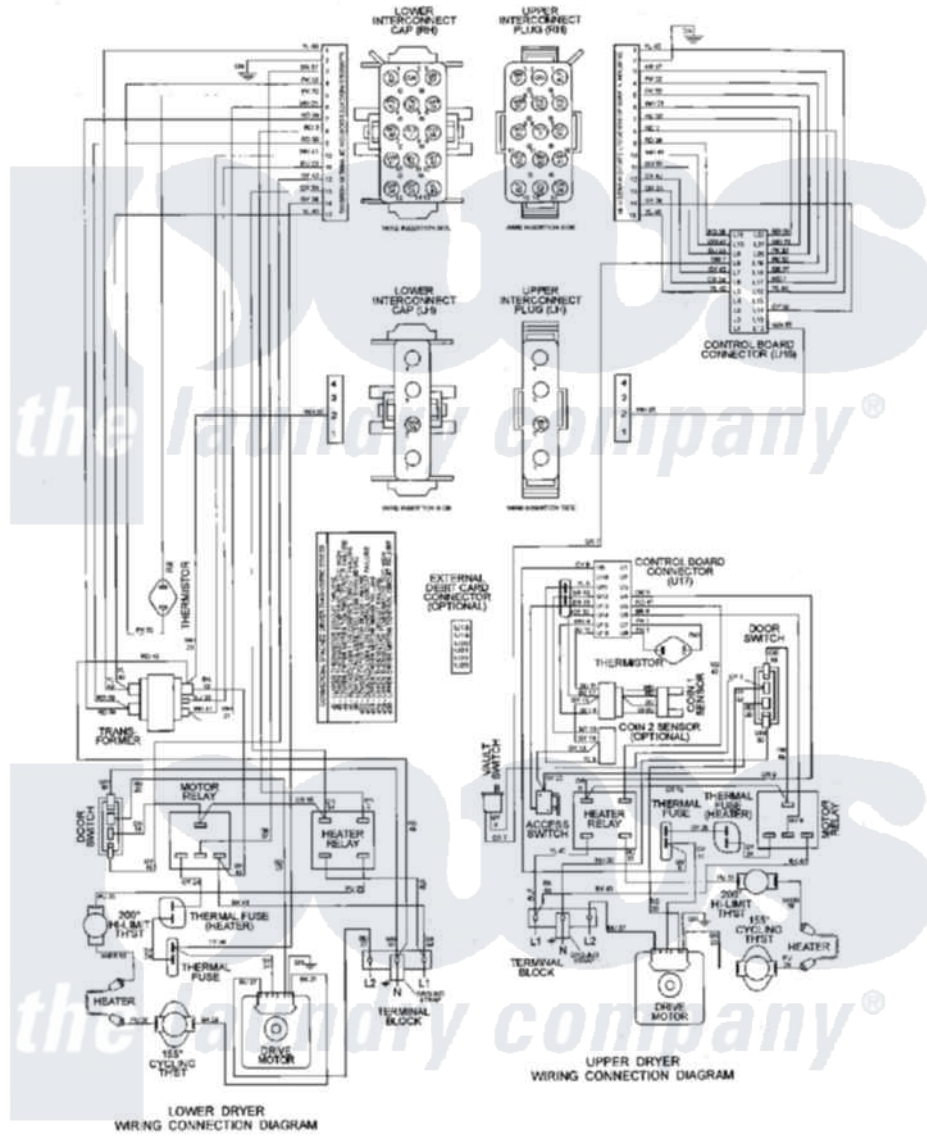

# Maytag MLE23PDAYW 11 - WIRING INFORMATION

Maytag Residential Maytag MLE23PDAYW Dryer Parts Parts Diagram 11 - WIRING INFORMATION  
 Click on the part number to view part

Item	Original Part Number	Replaced By	Status	Part Description
001	NLA		Not Available	WIRING INFORMATION