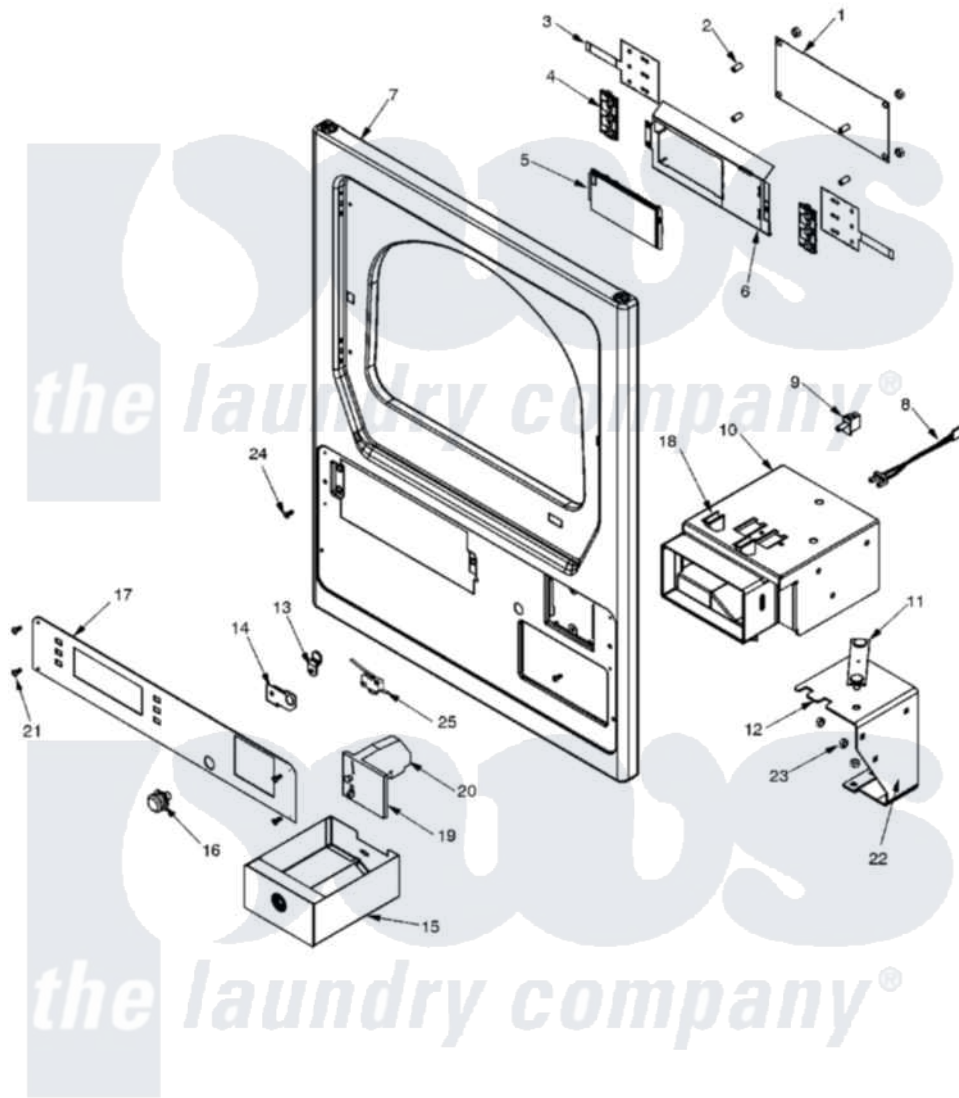

Maytag MLE23PDFGW 01 - CONTROL PANEL

Maytag [Residential Maytag MLE23PDFGW Dryer Parts](#) Parts Diagram 01 - CONTROL PANEL
 Click on the part number to view part

Item	Original Part Number	Replaced By	Status	Part Description
001	33002608	33003008		Control Board
"	33002951	33003008		Control Board
"	912077			Locknut, Reader Harness
002	33001204			Stand-Off, Ccontrol Board
003	33002507	W10133278		Membrane Switch Assembly
004	33002863	W10131113		Push Button
005	33002150	W10133268		Cover, Display
006	33002155			Plate, Control Mounting
007	33002909			Panel, Front Upper Export PD
008	22001965			Optic Switch Assembly
"	314665			Screw, Switch Assembly
009	22003064			Switch, Sensor - Export
010	22004157			Assembly, Coin Vault----NA
011	22001810		Not Available	STRAP, MOUNTING
"	910181			Lockwasher, Terminal Block
012	33002763			Vault Mounting Bracket

013	213750	W10133266	Cam-Lock
014	33001982		Bracket, Switch Mounting
015	22004158		Assembly, Coin Box
016	22002349	W10116737	Lock
017	33002828		Facia, Comm. - PD D/D
018	314635		Chute, Coin
019	33002644		Dual Faceplate Assembly
"	33002647		Single Faceplate Assembly
020	22004113	W10133245	Dual Coin Drop Assembly
"	22004114		Coin Drop Greenwald .25
"	33002646		Coin Drop-Canada
021	215506		Screw, Control Panel Overlay
022	33001991		Bolt, Carriage
023	Y052734		Nut, Carrage Bolts And Bracket
024	33002051	Not Available	SCREW, FRONT PANEL
025	22002536		Switch, Sensor