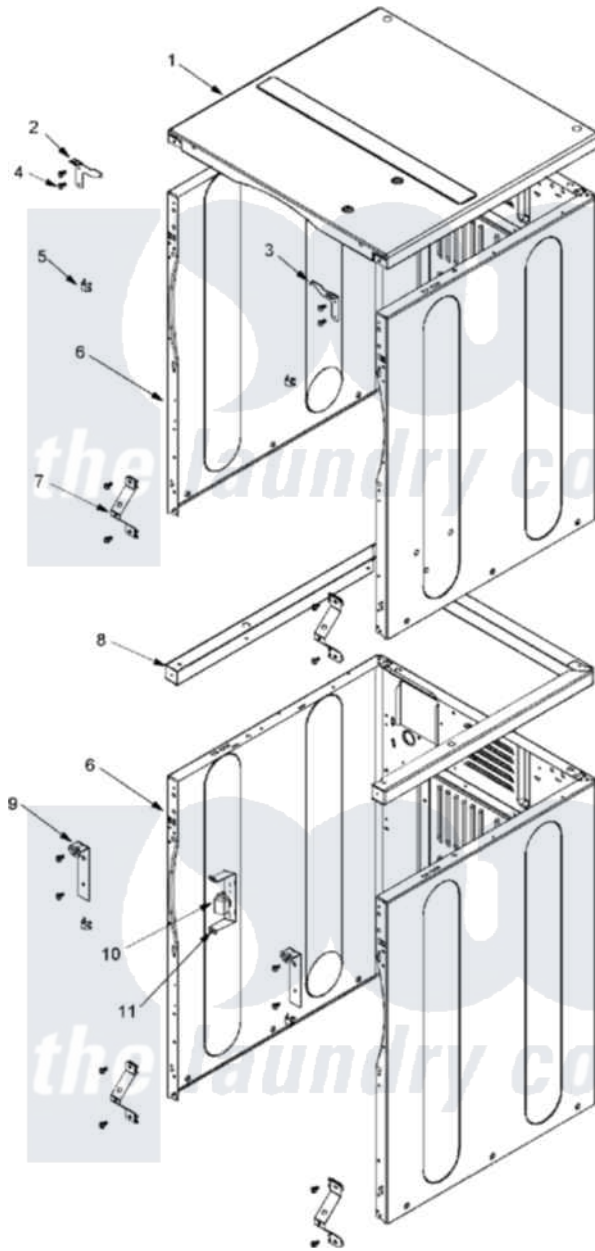

Maytag MLE23PDFGW 02 - CABINET FRONT

Maytag [Residential Maytag MLE23PDFGW Dryer Parts](#) Parts Diagram 02 - CABINET FRONT
 Click on the part number to view part

Item	Original Part Number	Replaced By	Status	Part Description
001	22001402	214354		Screw, Top Cover To Cabnt.
"	33002124			Cover, Top
002	33002818			Bracket, LH Upper Front Panel
003	33002819			Bracket, RH Upper Front Panel
004	22001995			Screw Note: Screw, Tumbler Front And Shroud
005	33001980			Fastener, Access Panel
006	33002839			CABINET ASSY. (WHT AS PK)
"	NLA		Not Available	CABINET ASSY (WHT-AS PK)
007	22001995			Screw Note: Screw, Tumbler Front And Shroud
"	22002425			Bracket, "V"
008	22001402	214354		Screw, Top Cover To Cabnt.
"	33002820			Support Weld Assembly
009	22001995			Screw Note: Screw, Tumbler Front And Shroud

"	33002821	33002861	Bracket- L
010	206824	W10133335	Relay, Motor
"	22001078	3177991	Screw
"	306398		Relay, Heater
011	22001078	3177991	Screw
"	NLA		Not Available BRACKET, RELAY