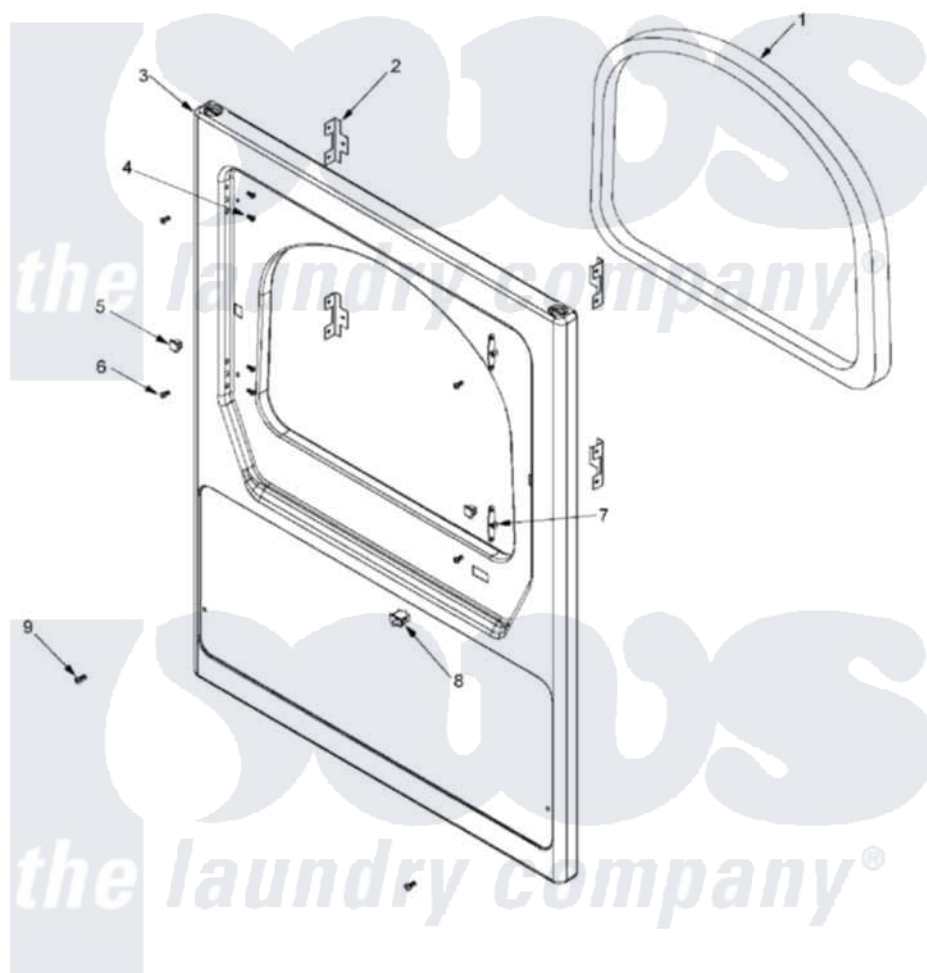

Maytag MLE23PDFGW 04 - FRONT PANEL

Maytag Residential Maytag MLE23PDFGW Dryer Parts Parts Diagram 04 - FRONT PANEL
 Click on the part number to view part

Item	Original Part Number	Replaced By	Status	Part Description
001	33001767			Seal, Shroud
002	33002025			Twin Speednut
003	33002909			Panel, Front Upper Export PD
"	33002910			Panel, Front Lower Export
004	22002062	98006631		Screw
005	Y304578	LA-1003		Door Catch Kit
006	33001486	98008544		Screw
007	33001175			Cover, Hinge Hole
008	33002166			Switch, Door
009	33002881			Screw, Security No.10-16 x 1/2