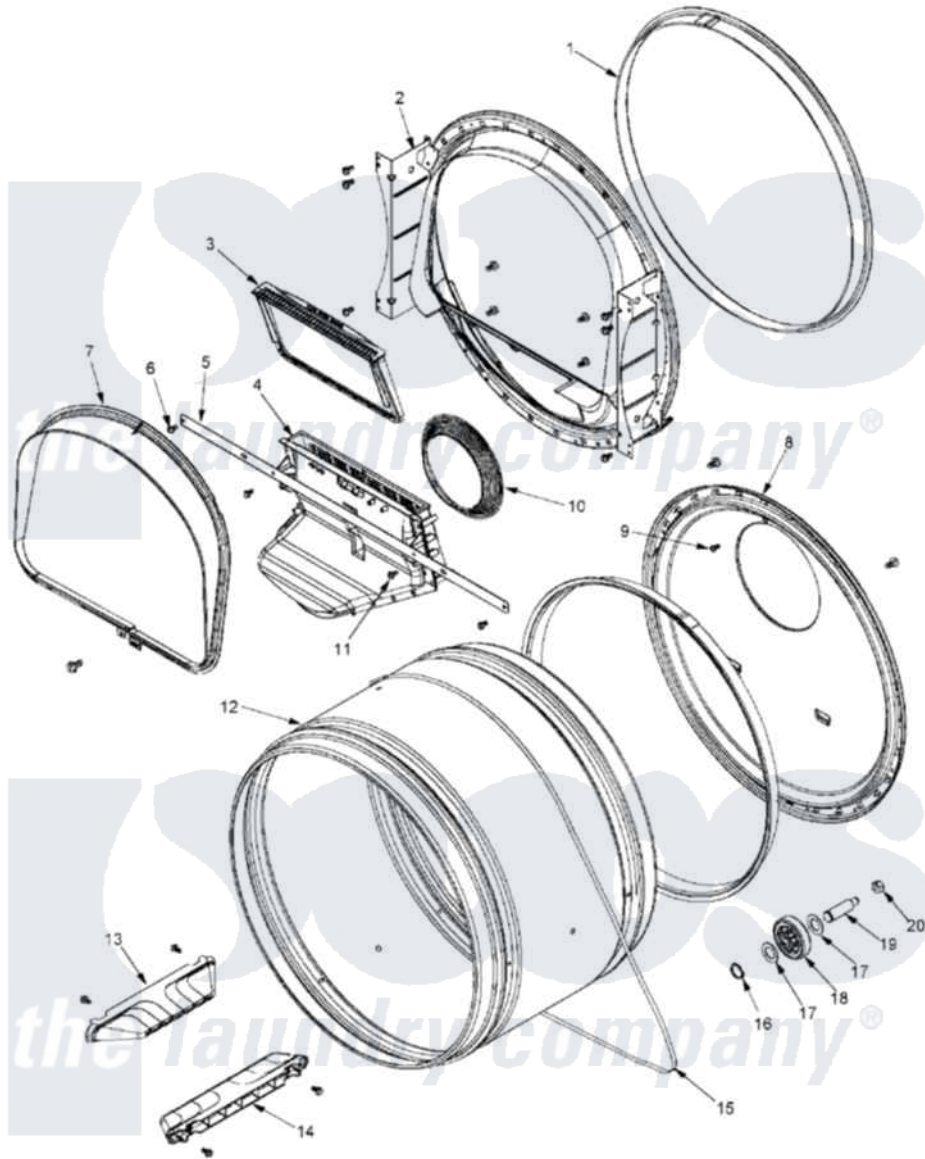

Maytag MLE23PDFGW 06 - TUMBLER

Maytag Residential Maytag MLE23PDFGW Dryer Parts Parts Diagram 06 - TUMBLER
 Click on the part number to view part

| Item | Original Part Number | Replaced By | Status | Part Description |
|------|--------------------------|--------------------------|--------|---|
| 001 | 33001807 | | | Seal, Tumbler |
| 002 | 22001995 | | | Screw Note: Screw, Tumbler Front And Shroud |
| " | 33001802 | | | Front, Tumbler |
| 003 | 33001804 | 33002790 | | Lint Filter |
| 004 | 22001995 | | | Screw Note: Screw, Tumbler Front And Shroud |
| " | 33001799 | | | Outlet Duct Assembly Note: Outlet Duct Assembly |
| 005 | 33002039 | | | Brace, Tumbler Front |
| 006 | 22001995 | | | Screw Note: Screw, Tumbler Front And Shroud |
| 007 | 22001995 | | | Screw Note: Screw, Tumbler Front And Shroud |
| " | 33002026 | | | Extension, Tumbler Front |
| 008 | 22001995 | | | Screw Note: Screw, Tumbler Front And Shroud |
| " | 33002779 | | | Tumbler Back And Seal As-Pack |

| | | | |
|-----|--------------------------|---------------------------|--|
| 009 | NLA | Not Available | SCREW---NA |
| 010 | 33002560 | | Seal, Blower |
| 011 | 33001768 | | Screw, Shroud Note: Screw, Shroud And Outlet Duct |
| 012 | 33001794 | 33001889 | Tumbler |
| 013 | 33001756 | 33002032 | Baffle |
| " | 33001788 | 33002973 | Screw, No.9-15 X 1.00 Hx WS |
| 014 | 33001755 | | Baffle |
| " | 33001788 | 33002973 | Screw, No.9-15 X 1.00 Hx WS |
| 015 | 33002535 | | V-Belt |
| 016 | 410233 | 9703438 | Ring-Retrn |
| 017 | 312535 | | Washer, Vault Mounting Brk. |
| 018 | Y303373 | 12001541 | Drum Roller/Washer Assembly--W |
| 019 | Y312948 | 6-3129480 | Shaft- Tumbler |
| 020 | 33001443 | | Nut, Hex |