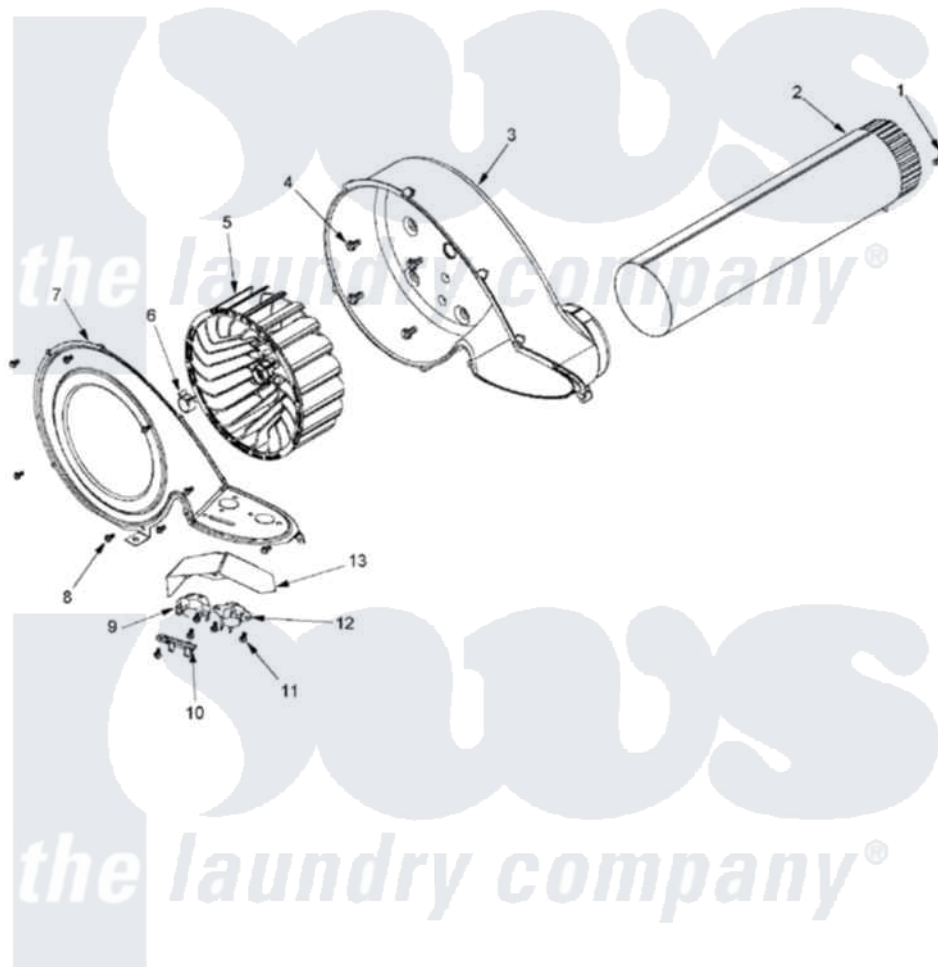

Maytag MLE23PDFGW 08 - BLOWER

Maytag Residential Maytag MLE23PDFGW Dryer Parts Parts Diagram 08 - BLOWER

Click on the part number to view part

| Item | Original Part Number | Replaced By | Status | Part Description |
|------|--------------------------|--------------------------|--------|---|
| 001 | 22001995 | | | Screw Note: Screw, Tumbler Front And Shroud |
| 002 | 33001799 | | | Outlet Duct Assembly Note: Outlet Duct Assembly |
| 003 | 33001789 | | | Housing, Blower |
| 004 | Y310632 | 1163839 | | Screw |
| 005 | 33002797 | | | Wheel, Blower |
| 006 | 312967 | | | Clamp, Blower Housing |
| 007 | 33002711 | | | Cover, Blower Housing |
| 008 | 33001855 | 33002917 | | Screw, No.10-16 |
| 009 | 303392 | | | Thermostat, Cycling |
| 010 | 33001762 | | | Fuse, Thermal |
| 011 | 22002925 | 3370225 | | Screw |
| 012 | 33303391 | | | Thermostat, Cycling |
| 013 | 33001837 | | | Cover, Thermostat |