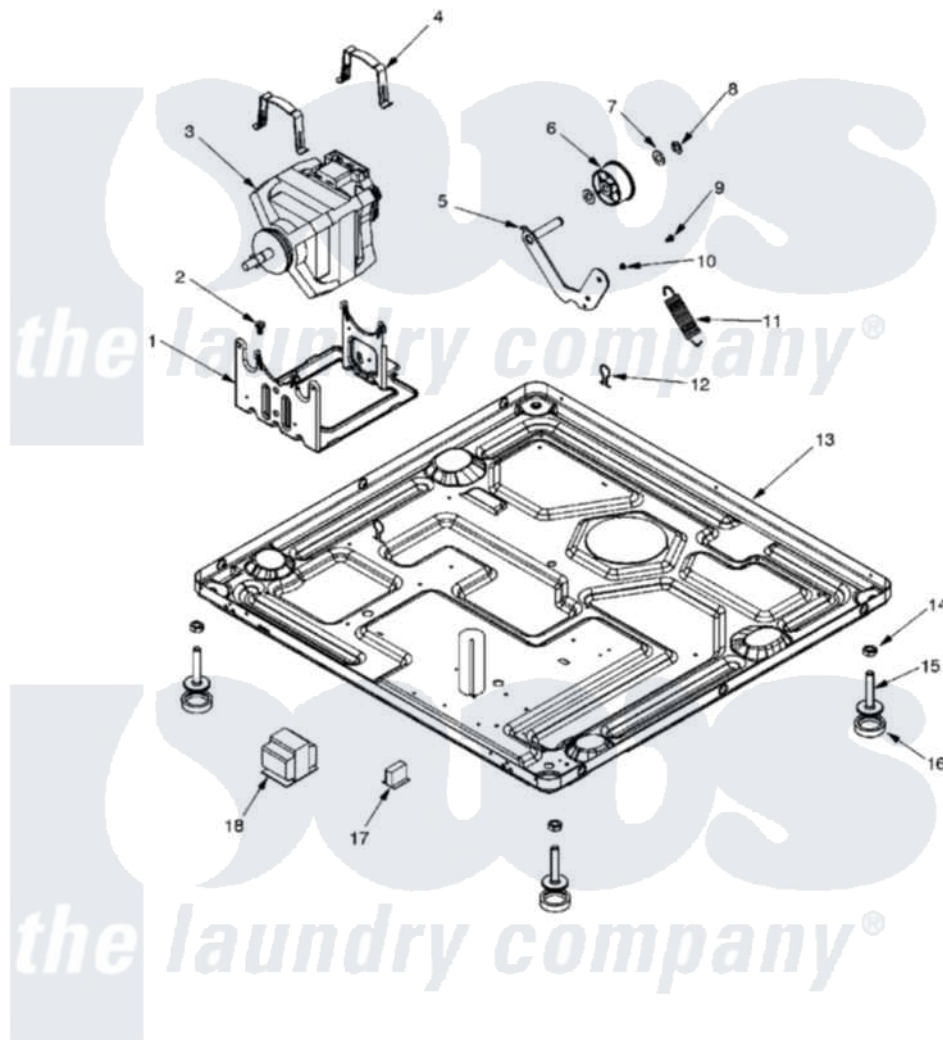

# Maytag MLE23PDFGW 09 - BASE

Maytag [Residential Maytag MLE23PDFGW Dryer Parts](#) Parts Diagram 09 - BASE  
 Click on the part number to view part

Item	Original Part Number	Replaced By	Status	Part Description
001	<a href="#">33002817</a>			Motor Support, Offset
002	<a href="#">Y313561</a>			Screw----NA
003	33002796	<a href="#">W10197708</a>		Motor-Drive
004	33002221	<a href="#">Y015825</a>		Clip, Motor To Motor Support
005	33001840	<a href="#">6-3705180</a>		Idler Arm
006	33001783	<a href="#">6-3700340</a>		BearIng- I
007	<a href="#">Y312527</a>			Washer, Idler Shaft
008	312958	<a href="#">354987</a>		Ring, Retaining
009	<a href="#">Y014874</a>			Screw, Idler Arm And Sleeve
010	<a href="#">33002218</a>			Grommet, Idler Arm
011	33002460	<a href="#">33002459</a>		Assembly, Spring And Plug
012	<a href="#">410490</a>			Spring, Retainer Wire Harness
013	<a href="#">33002816</a>			Base
"	NLA		Not Available	BASE, (LWR)----NA
014	Y052740	<a href="#">62739</a>		Nut, Lock
015	<a href="#">22003544</a>			Adjustable Leg W/Foot And Nut

016	<a href="#">210684</a>	Foot, Adjustable Leg
017	33002508	<a href="#">W10133285</a> Transformer 120V To 22.5vac
018	<a href="#">33001821</a>	Transformer
"	<a href="#">33001948</a>	Transformer Lower