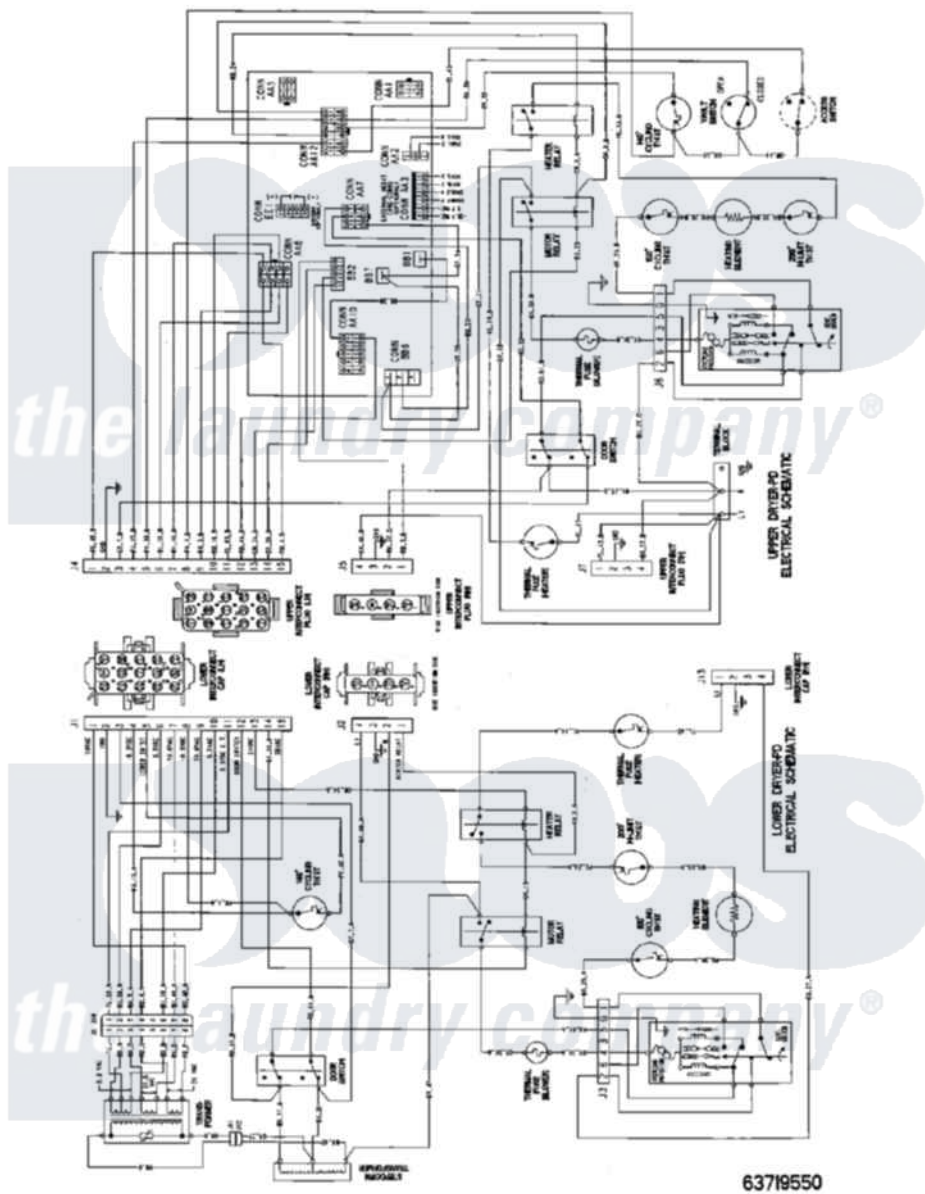

Maytag MLE23PDFGW 11 - WIRING INFORMATION(ELEC)

Maytag Residential Maytag MLE23PDFGW Dryer Parts Parts Diagram 11 - WIRING INFORMATION(ELEC)
 Click on the part number to view part

Item	Original Part Number	Replaced By	Status	Part Description
001	NLA		Not Available	WIRING INFORMATION