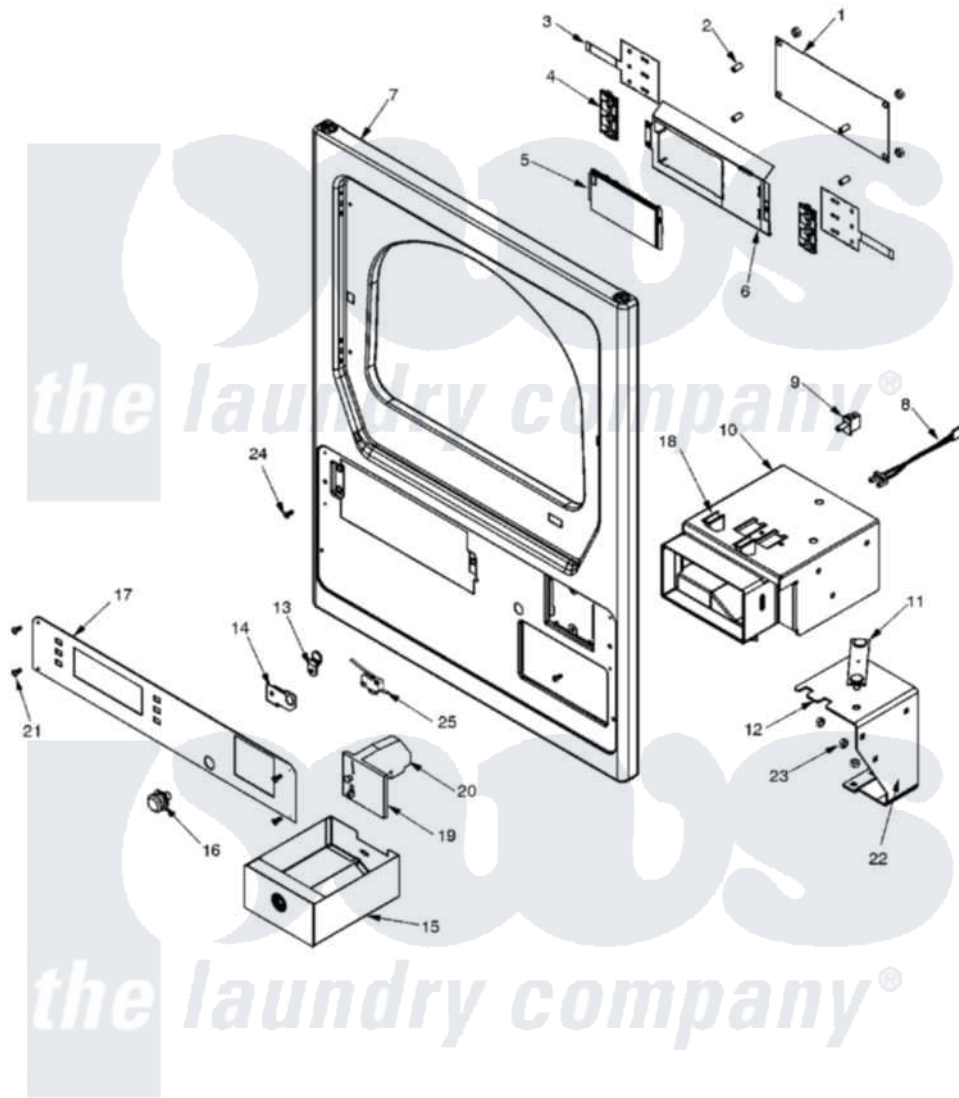

# Maytag MLE23PDFUW 01 - CONTROL PANEL

Maytag [Residential Maytag MLE23PDFUW Dryer Parts](#) Parts Diagram 01 - CONTROL PANEL  
 Click on the part number to view part

Item	Original Part Number	Replaced By	Status	Part Description
001	33002608	<a href="#">33003008</a>		Control Board
"	<a href="#">912077</a>			Locknut, Reader Harness
002	<a href="#">33001204</a>			Stand-Off, Ccontrol Board
003	33002152	<a href="#">W10133277</a>		Membrane Switch Assembly
004	215517	<a href="#">W10131113</a>		Push Button
005	33002150	<a href="#">W10133268</a>		Cover, Display
006	<a href="#">33002155</a>			Plate, Control Mounting
007	<a href="#">33002823</a>			Panel, PD Flat Front
008	<a href="#">22001965</a>			Optic Switch Assembly
"	<a href="#">314665</a>			Screw, Switch Assembly
009	<a href="#">33001250</a>			Switch, Vault And Service Door
010	<a href="#">22004157</a>			Assembly, Coin Vault---NA
011	22001810		Not Available	STRAP, MOUNTING
"	<a href="#">910181</a>			Lockwasher, Terminal Block
012	<a href="#">33002763</a>			Vault Mounting Bracket
013	213750	<a href="#">W10133266</a>		Cam-Lock