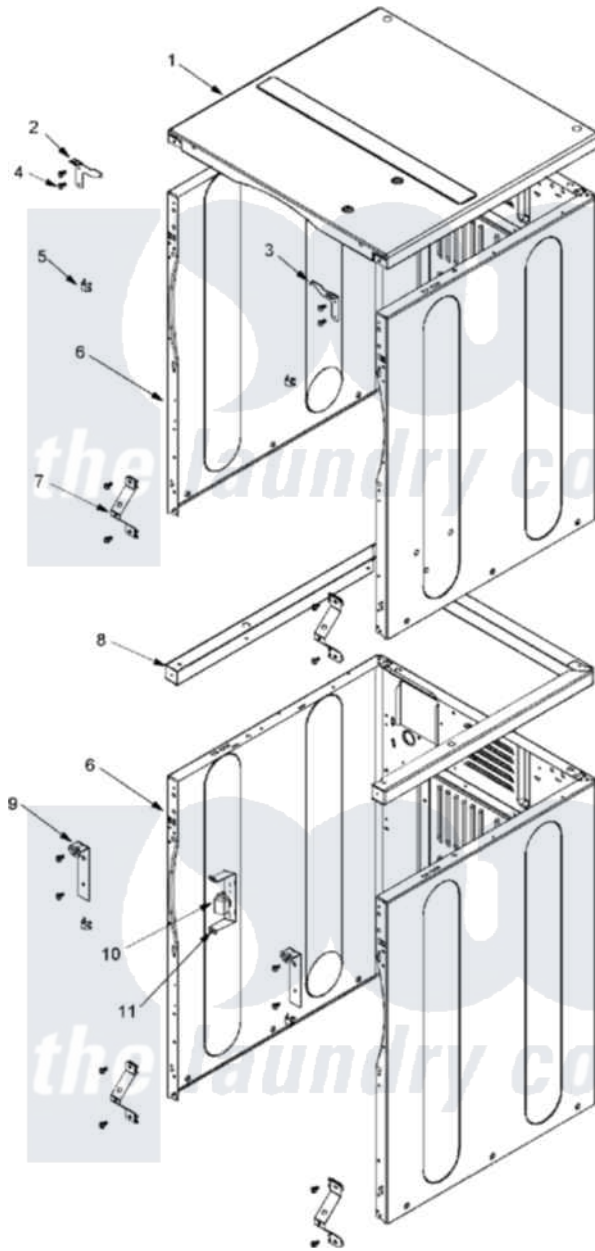

Maytag MLE23PDFUW 02 - CABINET FRONT

Maytag Residential Maytag MLE23PDFUW Dryer Parts Parts Diagram 02 - CABINET FRONT
 Click on the part number to view part

Item	Original Part Number	Replaced By	Status	Part Description
001	22001402	214354		Screw, Top Cover To Cabnt.
"	33002124			Cover, Top
002	33002818			Bracket, LH Upper Front Panel
003	33002819			Bracket, RH Upper Front Panel
004	22001995			Screw Note: Screw, Tumbler Front And Shroud
005	33001980			Fastener, Access Panel
006	33002839			CABINET ASSY. (WHT AS PK)
"	NLA		Not Available	CABINET ASSY (WHT-AS PK)
007	22001995			Screw Note: Screw, Tumbler Front And Shroud
"	22002425			Bracket, "V"
008	22001402	214354		Screw, Top Cover To Cabnt.
"	33002820			Support Weld Assembly
009	22001995			Screw Note: Screw, Tumbler Front And Shroud

"	33002821	33002861	Bracket- L
010	206824	W10133335	Relay, Motor
"	22004151	W10133335	Relay, Motor
"	Y251119	3177991	Screw
011	22001078	3177991	Screw
"	22001995		Screw Note: Screw, Tumbler Front And Shroud
"	314627		Bracket, Relays
"	NLA	Not Available	BRACKET, RELAY