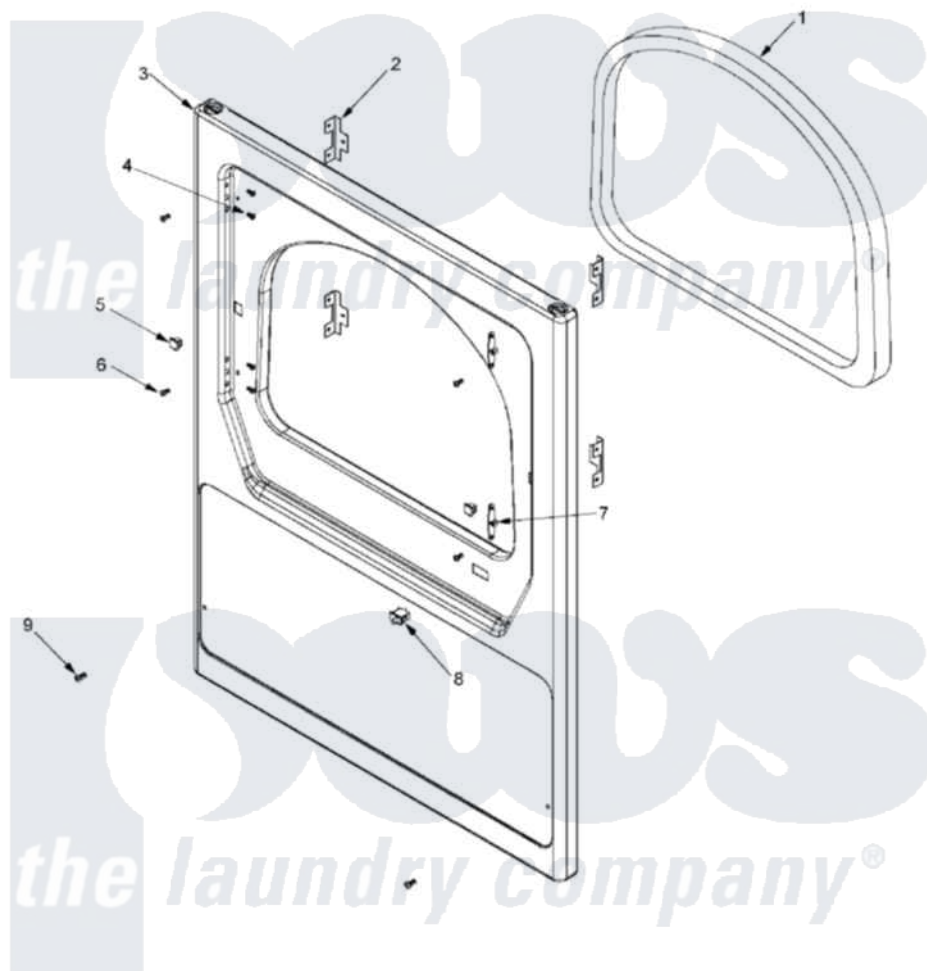

# Maytag MLE23PDFUW 04 - FRONT PANEL

Maytag [Residential Maytag MLE23PDFUW Dryer Parts](#) Parts Diagram 04 - FRONT PANEL  
 Click on the part number to view part

Item	Original Part Number	Replaced By	Status	Part Description
001	<a href="#">33001767</a>			Seal, Shroud
002	<a href="#">33002025</a>			Twin Speednut
003	<a href="#">33002823</a>			Panel, PD Flat Front
"	<a href="#">33002825</a>			Panel, Flat Front Lower
004	22002062	<a href="#">98006631</a>		Screw
005	Y304578	<a href="#">LA-1003</a>		Door Catch Kit
006	33001486	<a href="#">98008544</a>		Screw
007	<a href="#">33001175</a>			Cover, Hinge Hole
008	33001509	<a href="#">W10169313</a>		Switch-Dor
009	<a href="#">33002881</a>			Screw, Security No.10-16 x 1/2