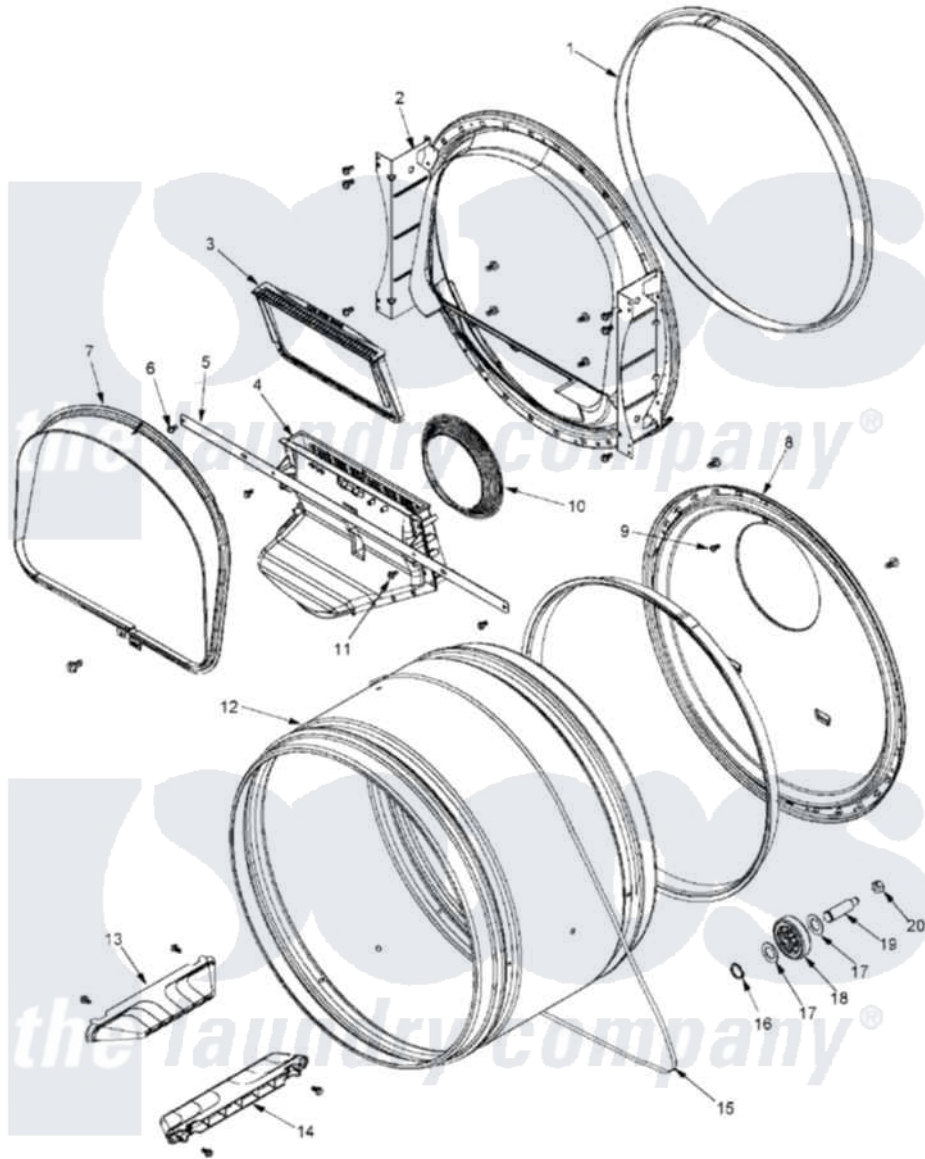

# Maytag MLE23PDFUW 06 - TUMBLER

Maytag Residential Maytag MLE23PDFUW Dryer Parts Parts Diagram 06 - TUMBLER  
 Click on the part number to view part

Item	Original Part Number	Replaced By	Status	Part Description
001	<a href="#">33001807</a>			Seal, Tumbler
002	<a href="#">22001995</a>			Screw Note: Screw, Tumbler Front And Shroud
"	<a href="#">33001802</a>			Front, Tumbler
003	33001804	<a href="#">33002790</a>		Lint Filter
004	<a href="#">22001995</a>			Screw Note: Screw, Tumbler Front And Shroud
"	<a href="#">33001799</a>			Outlet Duct Assembly Note: Outlet Duct Assembly
005	<a href="#">33002039</a>			Brace, Tumbler Front
006	<a href="#">22001995</a>			Screw Note: Screw, Tumbler Front And Shroud
007	<a href="#">22001995</a>			Screw Note: Screw, Tumbler Front And Shroud
"	<a href="#">33002026</a>			Extension, Tumbler Front
008	<a href="#">22001995</a>			Screw Note: Screw, Tumbler Front And Shroud
"	<a href="#">33002779</a>			Tumbler Back And Seal As-Pack

009	NLA	Not Available	SCREW---NA
010	<a href="#">33002560</a>		Seal, Blower
011	<a href="#">33001768</a>		Screw, Shroud Note: Screw, Shroud And Outlet Duct
012	33001794	<a href="#">33001889</a>	Tumbler
013	33001756	<a href="#">33002032</a>	Baffle
"	33001788	<a href="#">33002973</a>	Screw, No.9-15 X 1.00 Hx WS
014	<a href="#">33001755</a>		Baffle
"	33001788	<a href="#">33002973</a>	Screw, No.9-15 X 1.00 Hx WS
015	<a href="#">33002535</a>		V-Belt
016	410233	<a href="#">9703438</a>	Ring-Retrn
017	<a href="#">312535</a>		Washer, Vault Mounting Brk.
018	Y303373	<a href="#">12001541</a>	Drum Roller/Washer Assembly--W
019	Y312948	<a href="#">6-3129480</a>	Shaft- Tumbler
020	<a href="#">33001443</a>		Nut, Hex