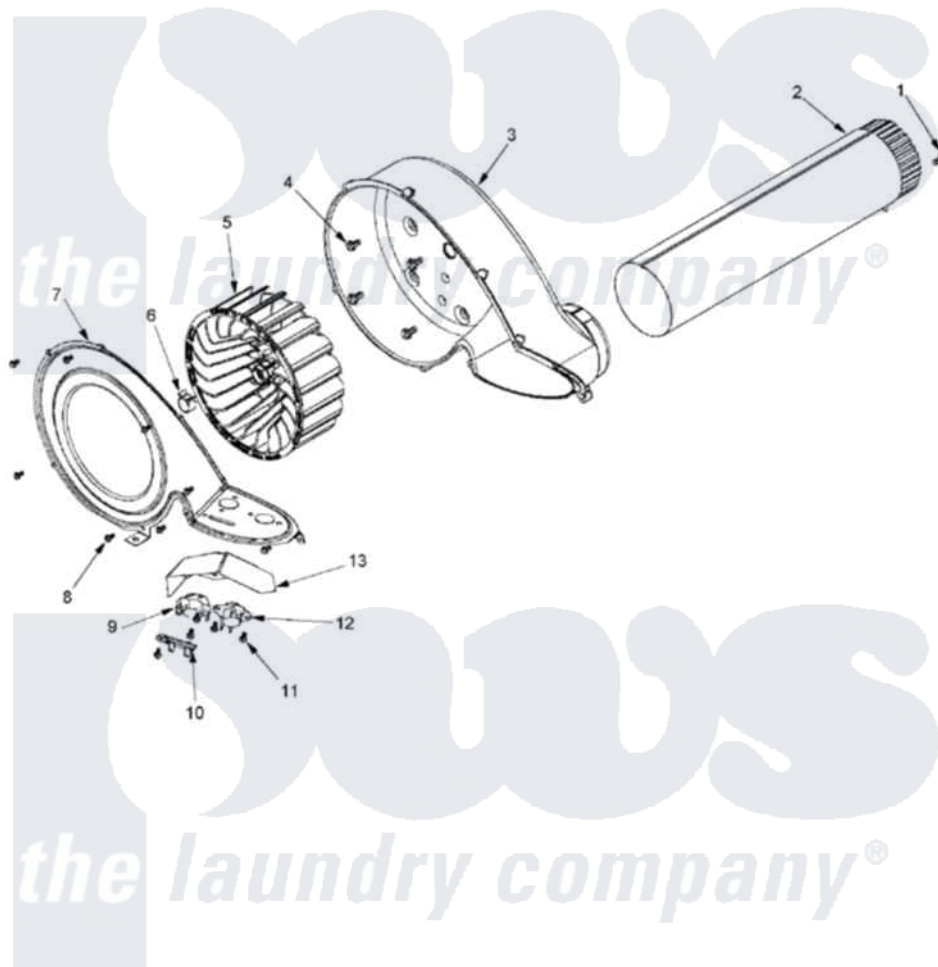

# Maytag MLE23PDFUW 08 - BLOWER

Maytag Residential Maytag MLE23PDFUW Dryer Parts Parts Diagram 08 - BLOWER

[Click on the part number to view part](#)

Item	Original Part Number	Replaced By	Status	Part Description
001	<a href="#">22001995</a>			Screw Note: Screw, Tumbler Front And Shroud
002	<a href="#">33001799</a>			Outlet Duct Assembly Note: Outlet Duct Assembly
003	<a href="#">33001789</a>			Housing, Blower
004	Y310632	<a href="#">1163839</a>		Screw
005	<a href="#">33002797</a>			Wheel, Blower
006	<a href="#">312967</a>			Clamp, Blower Housing
007	<a href="#">33002711</a>			Cover, Blower Housing
008	33001855	<a href="#">33002917</a>		Screw, No.10-16
009	<a href="#">303392</a>			Thermostat, Cycling
010	<a href="#">33001762</a>			Fuse, Thermal
011	22002925	<a href="#">3370225</a>		Screw
012	<a href="#">33303391</a>			Thermostat, Cycling
013	<a href="#">33001837</a>			Cover, Thermostat