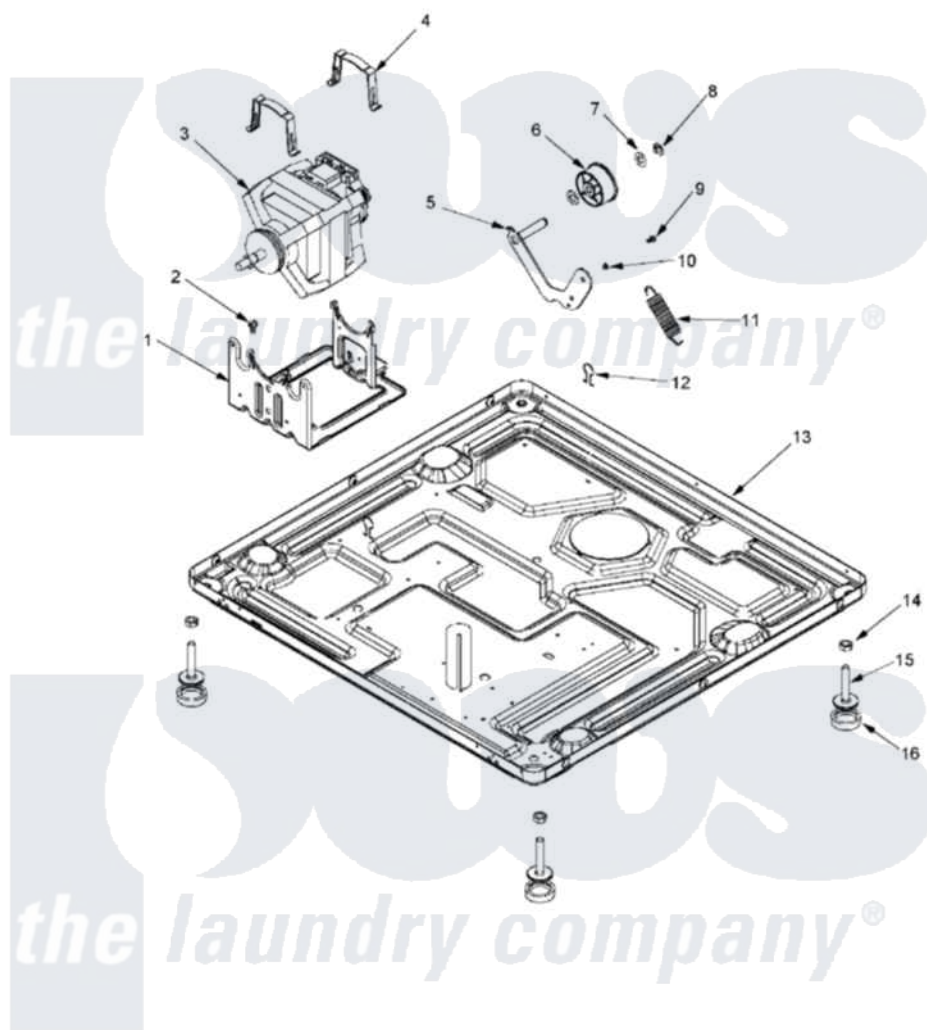

# Maytag MLE23PDFUW 09 - BASE

Maytag [Residential Maytag MLE23PDFUW Dryer Parts](#) Parts Diagram 09 - BASE  
 Click on the part number to view part

Item	Original Part Number	Replaced By	Status	Part Description
001	<a href="#">33002817</a>			Motor Support, Offset
002	<a href="#">Y313561</a>			Screw----NA
003	<a href="#">33002795</a>			Motor, Drive 60Hz
004	33002221	<a href="#">Y015825</a>		Clip, Motor To Motor Support
005	33001840	<a href="#">6-3705180</a>		Idler Arm
006	33001783	<a href="#">6-3700340</a>		Bearing- I
007	<a href="#">Y312527</a>			Washer, Idler Shaft
008	312958	<a href="#">354987</a>		Ring, Retaining
009	<a href="#">Y014874</a>			Screw, Idler Arm And Sleeve
010	<a href="#">33002218</a>			Grommet, Idler Arm
011	33002460	<a href="#">33002459</a>		Assembly, Spring And Plug
012	<a href="#">410490</a>			Spring, Retainer Wire Harness
013	33002186	<a href="#">W10133285</a>		Transformer 120V To 22.5vac
"	<a href="#">33002816</a>			Base
"	NLA		Not Available	BASE, (LWR)----NA
014	Y052740	<a href="#">62739</a>		Nut, Lock