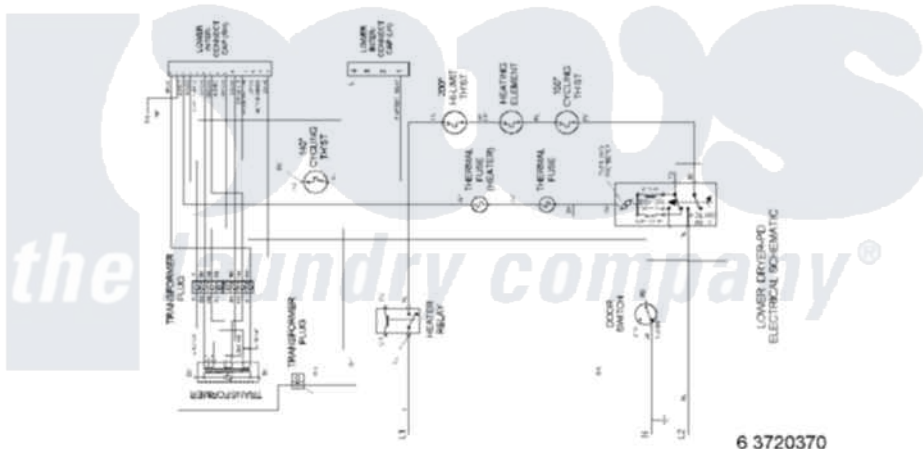

# Maytag MLE23PDFUW 11 - WIRING INFORMATION(ELEC)

6 3720370

Maytag Residential Maytag MLE23PDFUW Dryer Parts Parts Diagram 11 - WIRING INFORMATION(ELEC)  
 Click on the part number to view part

Item	Original Part Number	Replaced By	Status	Part Description
001	NLA		Not Available	WIRING INFORMATION