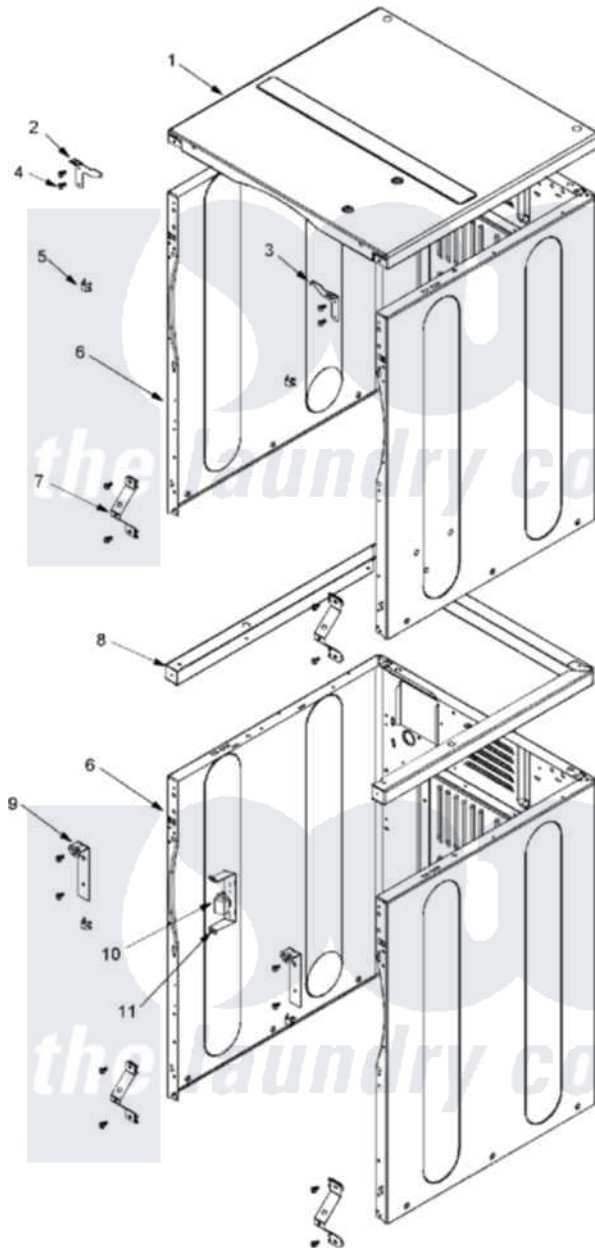

Maytag MLE23PDFYW 02 - CABINET FRONT

Maytag Residential Maytag MLE23PDFYW Dryer Parts Parts Diagram 02 - CABINET FRONT
 Click on the part number to view part

Item	Original Part Number	Replaced By	Status	Part Description
001	22001402	214354		Screw, Top Cover To Cabnt.
"	33002124			Cover, Top
002	33002818			Bracket, LH Upper Front Panel
003	33002819			Bracket, RH Upper Front Panel
004	22001995			Screw Note: Screw, Tumbler Front And Shroud
005	33001980			Fastener, Access Panel
006	33002839			CABINET ASSY. (WHT AS PK)
"	NLA		Not Available	CABINET ASSY (WHT-AS PK)
007	22001995			Screw Note: Screw, Tumbler Front And Shroud
"	22002425			Bracket, "V"
008	22001402	214354		Screw, Top Cover To Cabnt.
"	33002820			Support Weld Assembly
009	22001995			Screw Note: Screw, Tumbler Front And Shroud

"	33002821	33002861	Bracket- L
010	206824	W10133335	Relay, Motor
"	22004151	W10133335	Relay, Motor
"	Y251119	3177991	Screw
011	22001078	3177991	Screw
"	22001995		Screw Note: Screw, Tumbler Front And Shroud
"	314627		Bracket, Relays
"	NLA	Not Available	BRACKET, RELAY