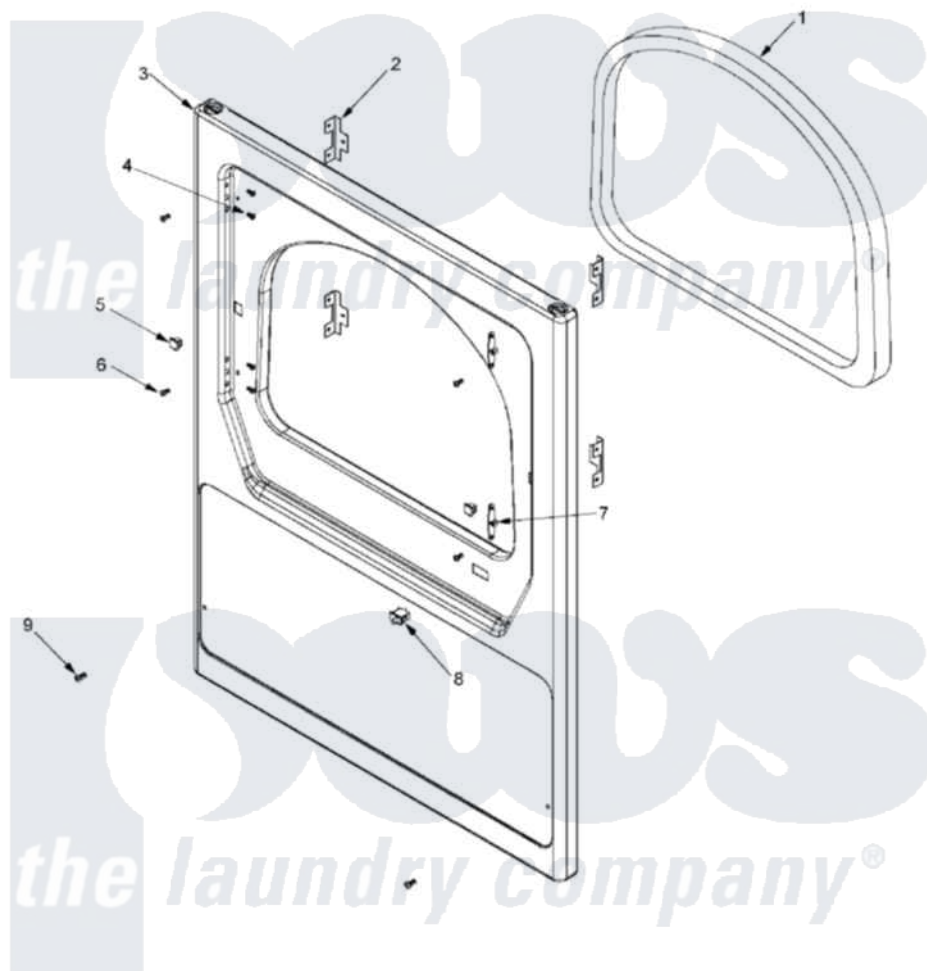

Maytag MLE23PDFYW 04 - FRONT PANEL

Maytag [Residential Maytag MLE23PDFYW Dryer Parts](#) Parts Diagram 04 - FRONT PANEL
 Click on the part number to view part

| Item | Original Part Number | Replaced By | Status | Part Description |
|------|--------------------------|---------------------------|--------|--------------------------------|
| 001 | 33001767 | | | Seal, Shroud |
| 002 | 33002025 | | | Twin Speednut |
| 003 | 33002823 | | | Panel, PD Flat Front |
| " | 33002825 | | | Panel, Flat Front Lower |
| 004 | 22002062 | 98006631 | | Screw |
| 005 | Y304578 | LA-1003 | | Door Catch Kit |
| 006 | 33001486 | 98008544 | | Screw |
| 007 | 33001175 | | | Cover, Hinge Hole |
| 008 | 33001509 | W10169313 | | Switch-Dor |
| 009 | 33002881 | | | Screw, Security No.10-16 x 1/2 |